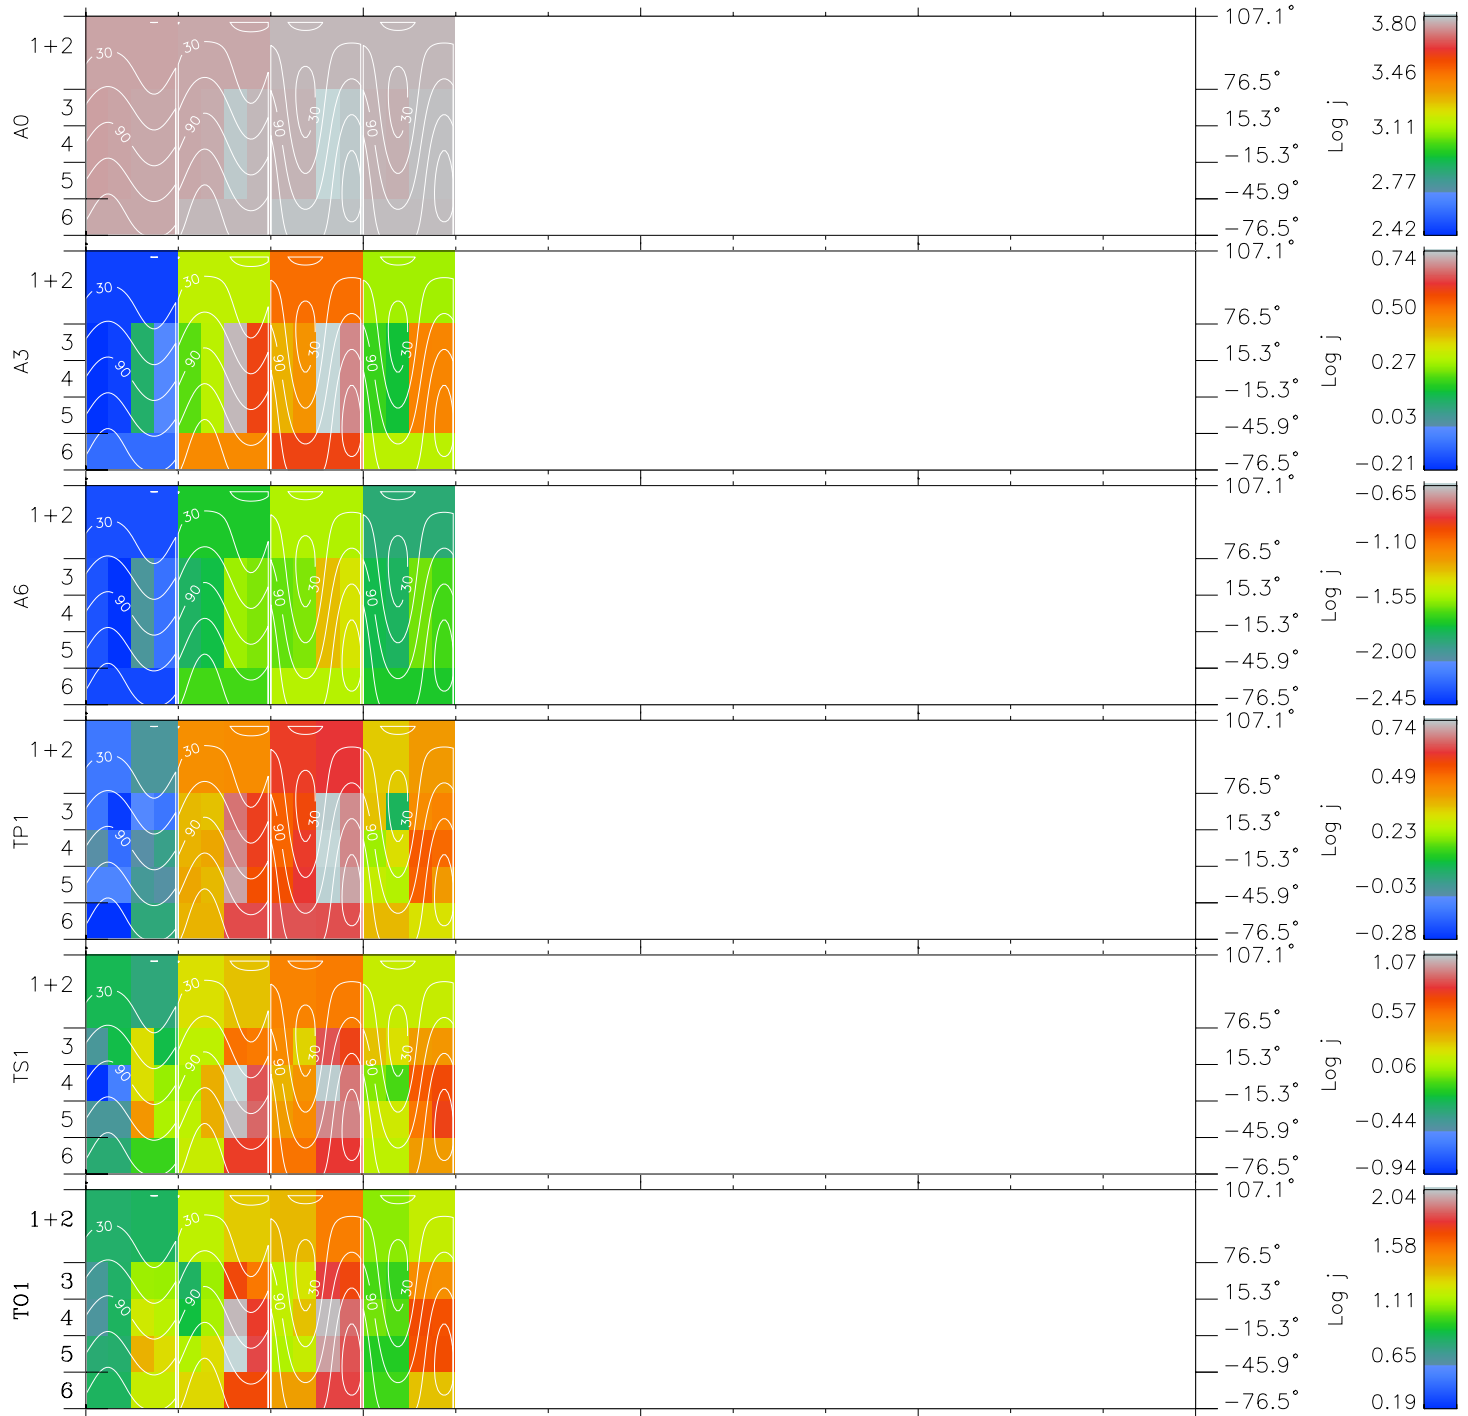

Galileo EPD Real Time All-Sky Anisotropies 97145

Software Version: RTSKY_FLUX V 1.20
 Data Production: 06-03-00
 Plot Production: Sat Sep 15 08:21:02 2001
 Color File: wondr3
 Geofactor File: 1.1

00:00:00 1997-145	145-06	145-12	145-18	00:00:00 1997-146	X JSE(R _j)
+	+	+	+	+	Y JSE(R _j)
-90.83	-91.19	-91.55	-91.90	-92.26	Z JSE(R _j)
-16.31	-16.92	-17.52	-18.13	-18.73	
-0.38	-0.35	-0.32	-0.29	-0.26	

- ◇ = Jupiter look direction
- = Corotation look direction