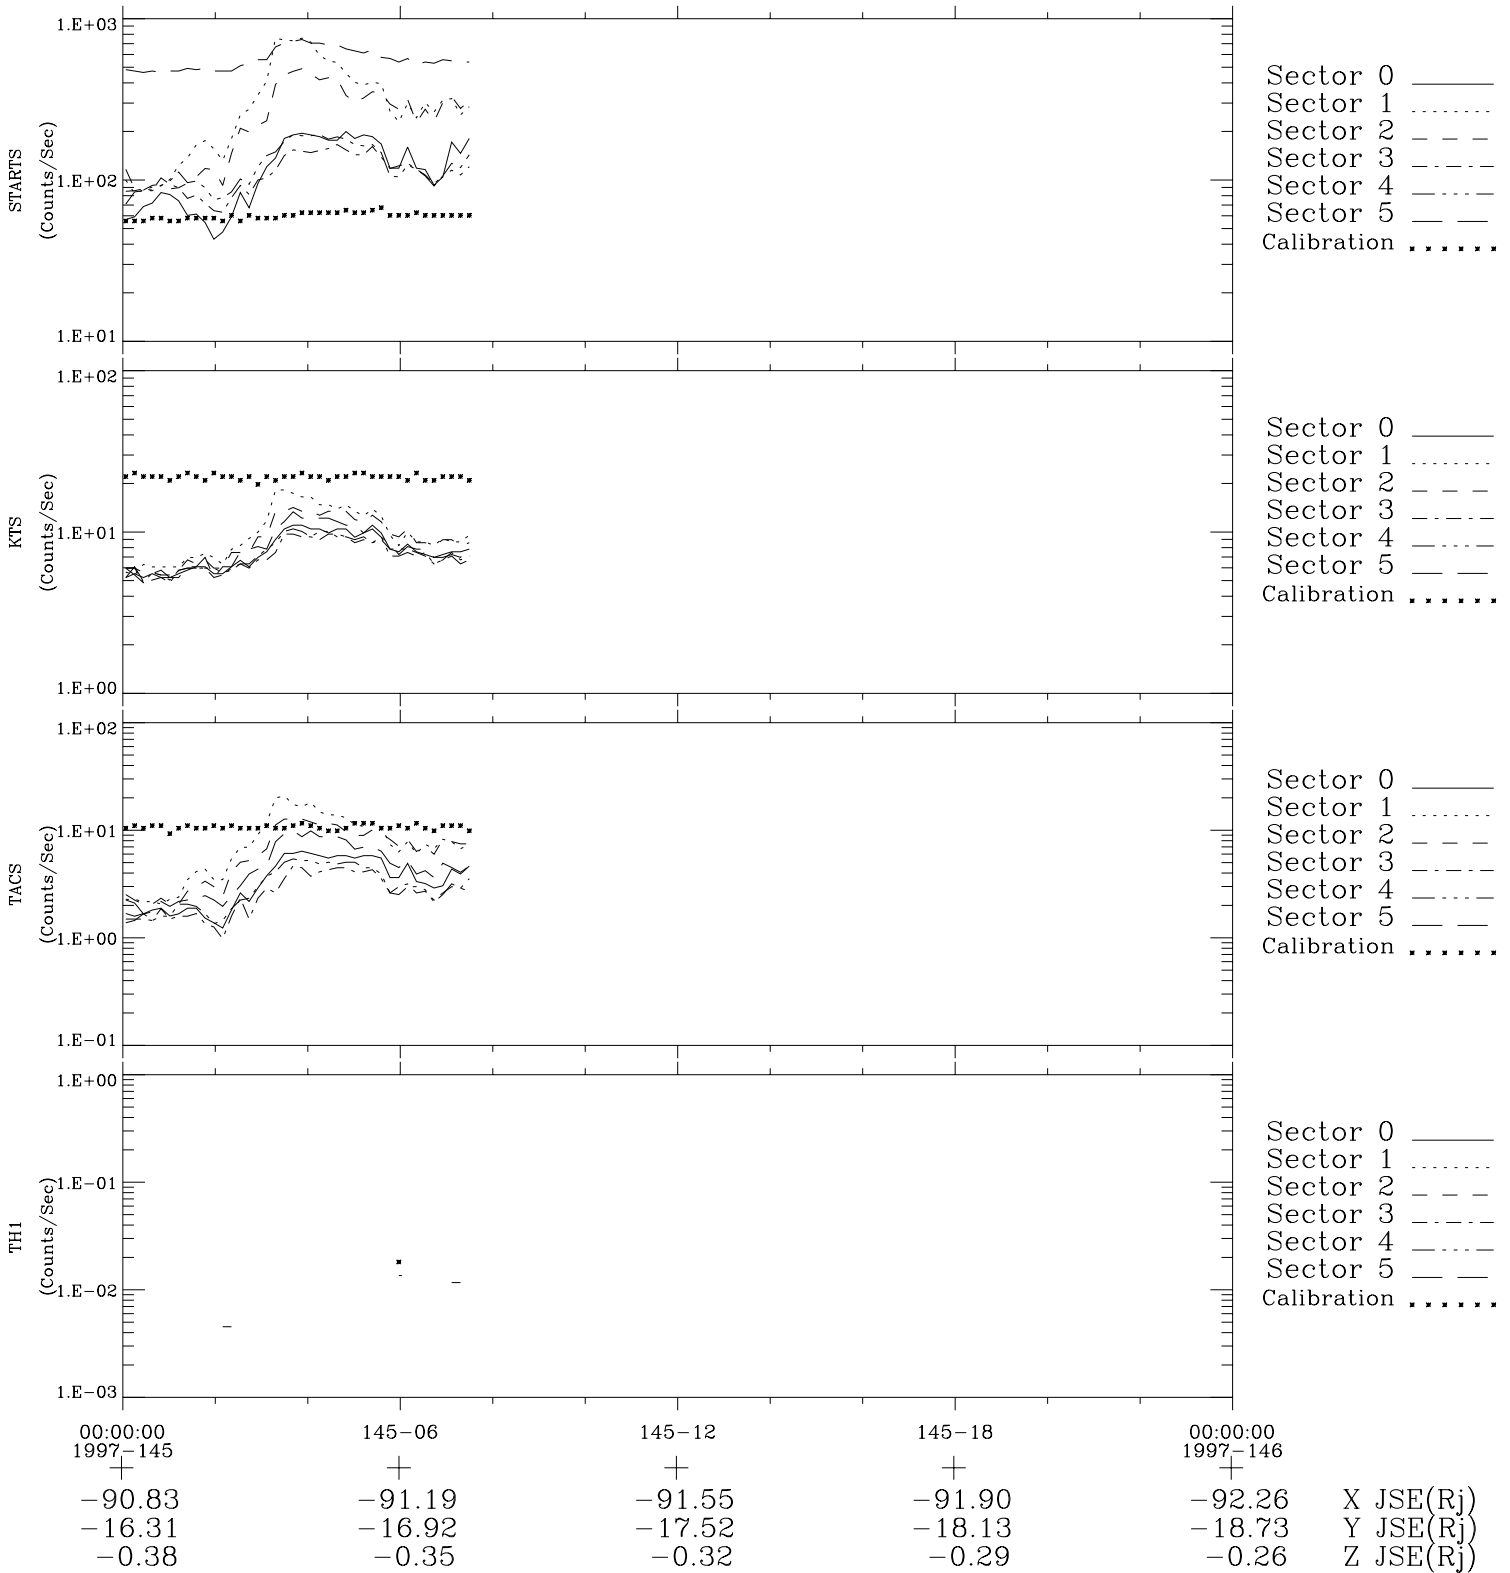

# Galileo EPD Real-Time Six-Sector 97145

Software Version: RTLINE\_R6 V 1.20  
Data Production: 06-03-00  
Plot Production: Sat Sep 15 08:22:07 2001

◇ = Jupiter look direction  
□ = Corotation look direction