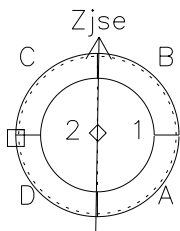

# Galileo EPD Real-Time Six-Sector 97145

Software Version: RTLINE\_R6 V 1.20  
Data Production: 06-03-00  
Plot Production: Sat Sep 15 08:22:07 2001

◇ = Jupiter look direction  
□ = Corotation look direction