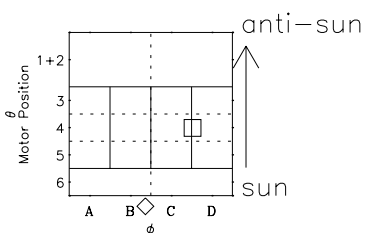

# Galileo EPD Real-Time Six-Sector 97145

Software Version: RTLINE\_R6 V 1.20  
Data Production: 06-03-00  
Plot Production: Sat Sep 15 08:22:07 2001

◇ = Jupiter look direction  
□ = Corotation look direction