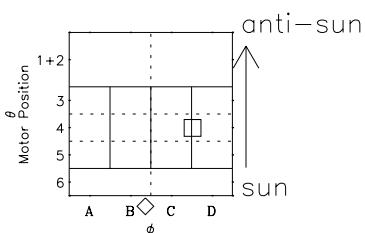

Galileo EPD Real-Time Six-Sector 97145

Software Version: RTLINE_R6 V 1.20
Data Production: 06-03-00
Plot Production: Sat Sep 15 08:22:06 2001

◇ = Jupiter look direction
□ = Corotation look direction