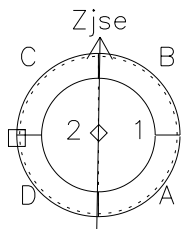

Galileo EPD Real-Time Six-Sector 97145

Software Version: RTLINE_R6 V 1.20
Data Production: 06-03-00
Plot Production: Sat Sep 15 08:22:06 2001

◇ = Jupiter look direction
□ = Corotation look direction