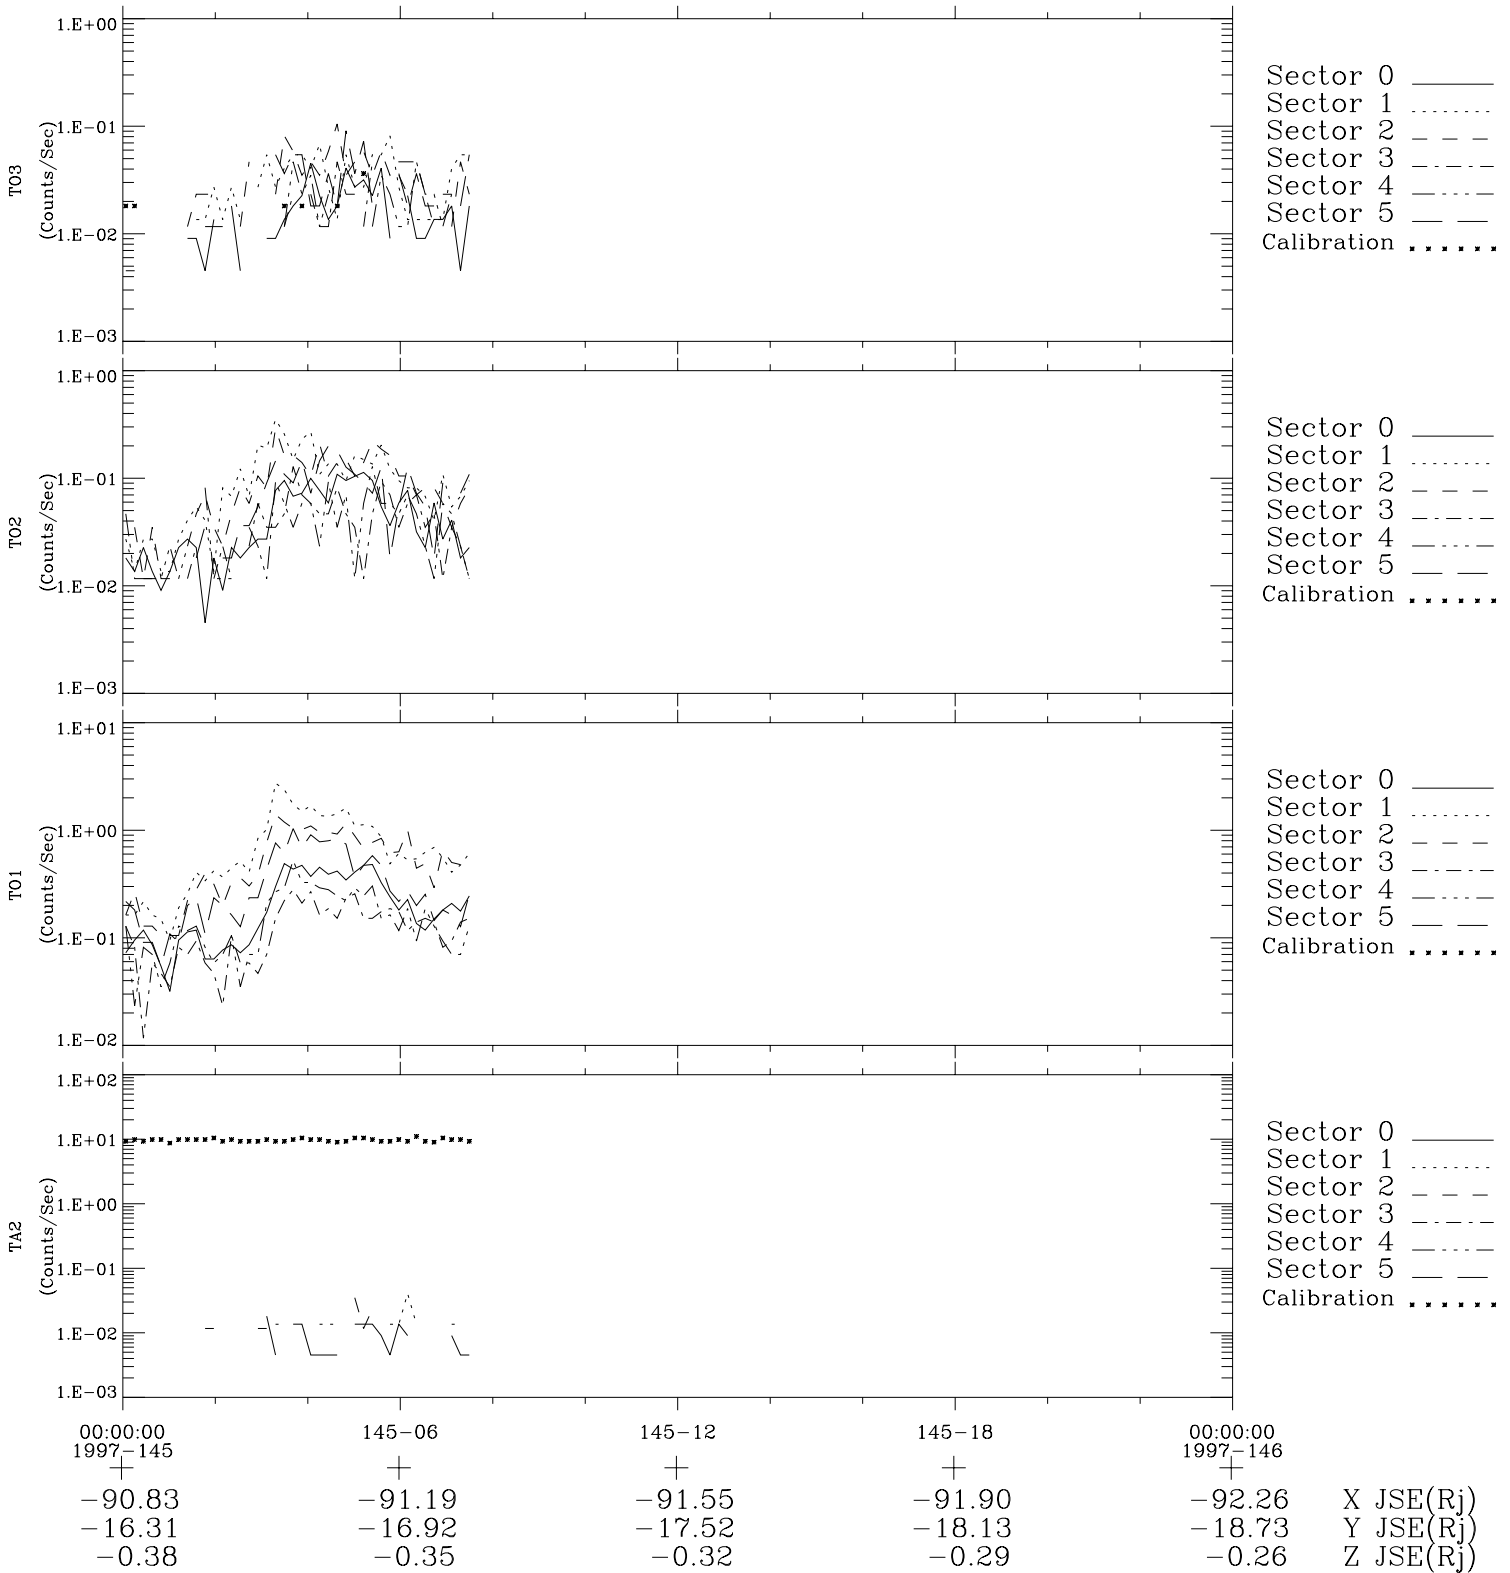

Galileo EPD Real-Time Six-Sector 97145

Software Version: RTLINE_R6 V 1.20
Data Production: 06-03-00
Plot Production: Sat Sep 15 08:22:06 2001

◇ = Jupiter look direction
□ = Corotation look direction