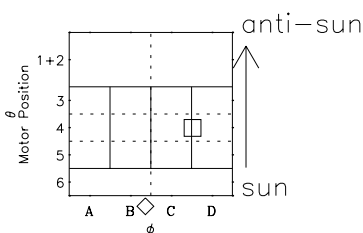

Galileo EPD Real-Time Six-Sector 97145

Software Version: RTLINE_R6 V 1.20
Data Production: 06-03-00
Plot Production: Sat Sep 15 08:22:06 2001

◇ = Jupiter look direction
□ = Corotation look direction