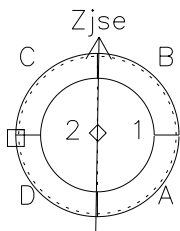

Galileo EPD Real-Time Six-Sector 97145

Software Version: RTLINE_R6 V 1.20
Data Production: 06-03-00
Plot Production: Sat Sep 15 08:22:05 2001

◇ = Jupiter look direction
□ = Corotation look direction