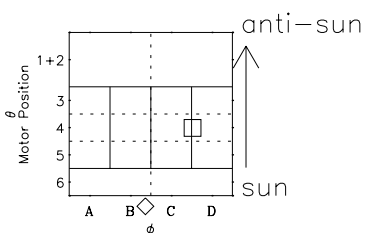

Galileo EPD Real-Time Six-Sector 97145

Software Version: RTLINE_R6 V 1.20
Data Production: 06-03-00
Plot Production: Sat Sep 15 08:22:05 2001

◇ = Jupiter look direction
□ = Corotation look direction