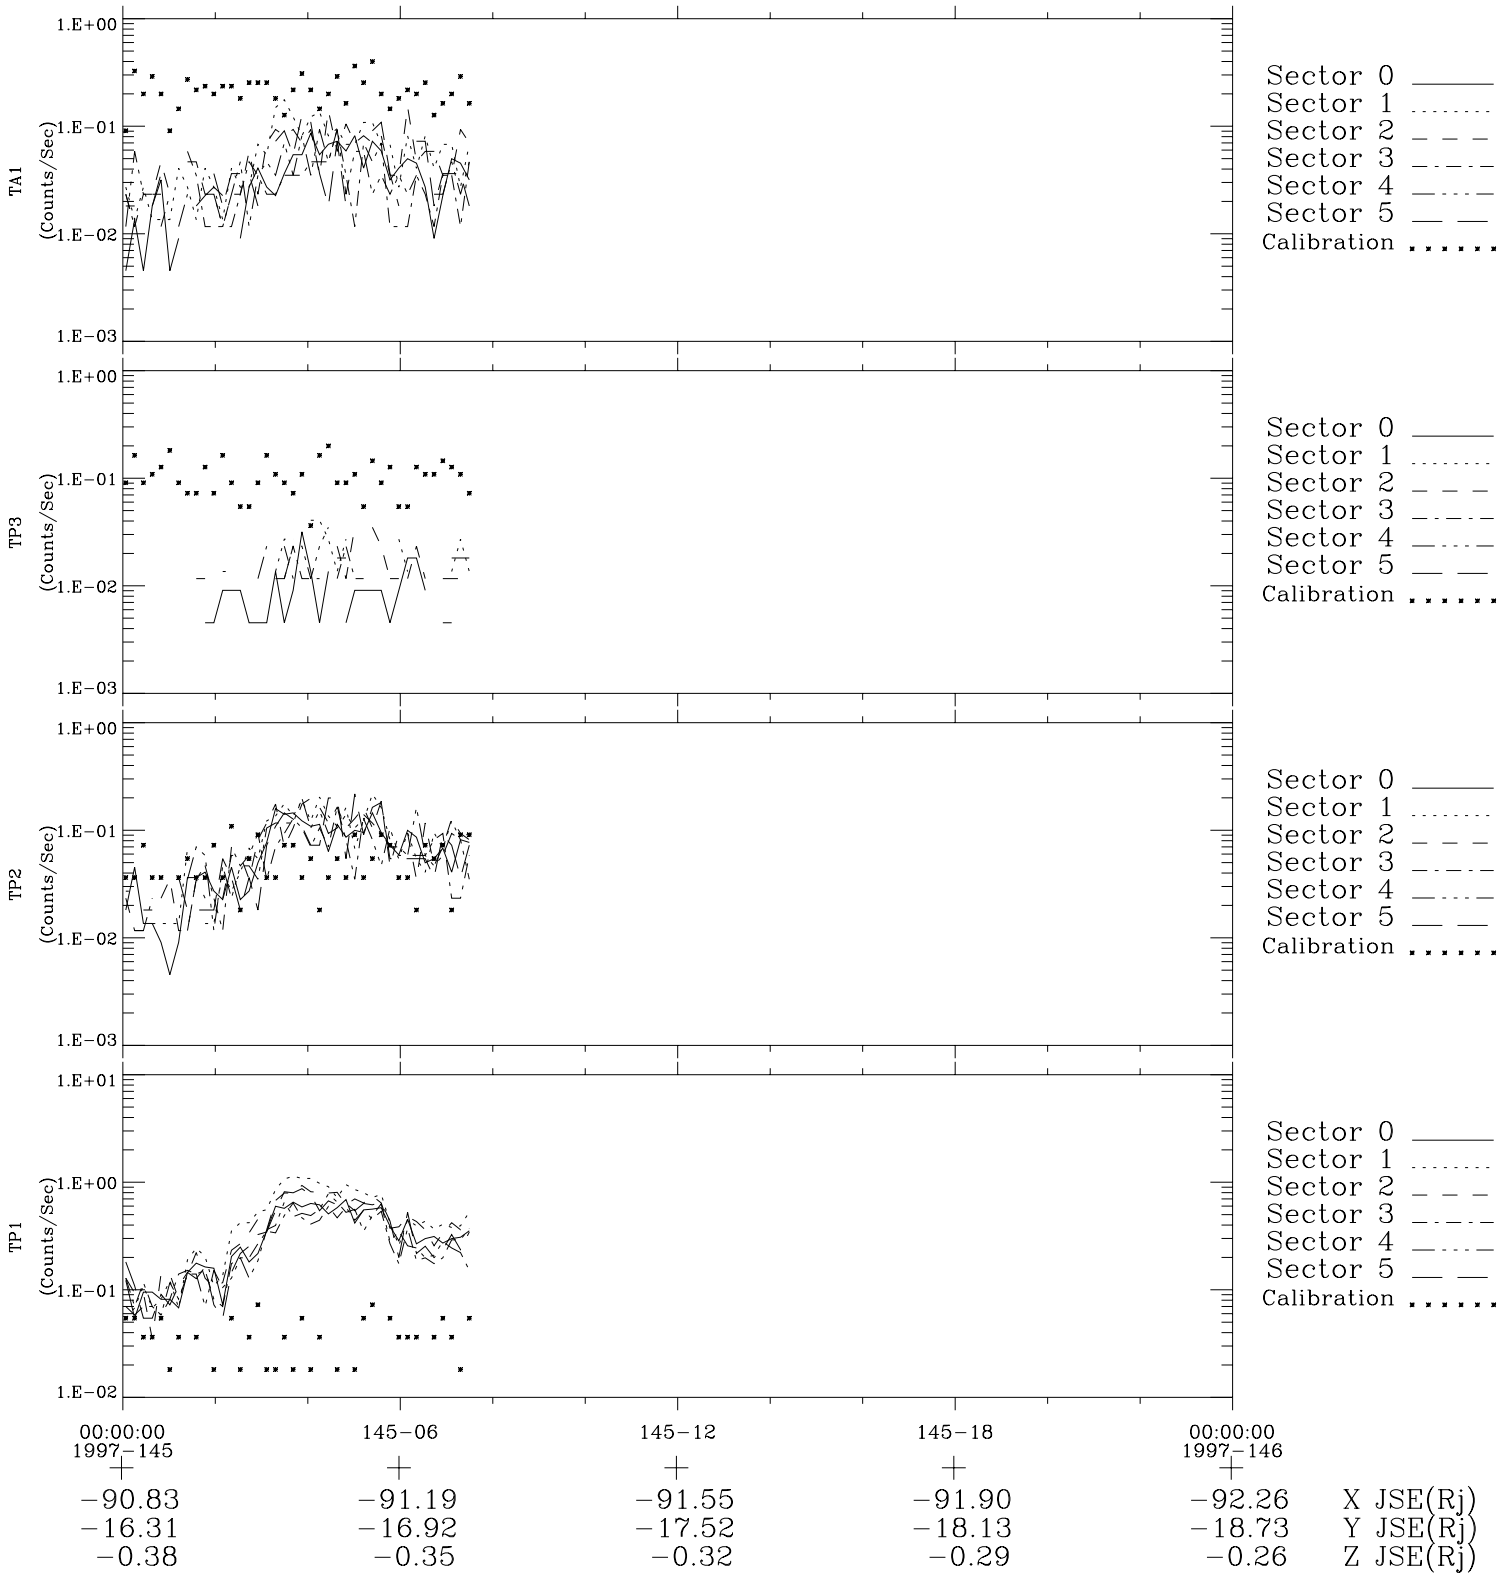

Galileo EPD Real-Time Six-Sector 97145

Software Version: RTLINE_R6 V 1.20
Data Production: 06-03-00
Plot Production: Sat Sep 15 08:22:05 2001

◇ = Jupiter look direction
□ = Corotation look direction