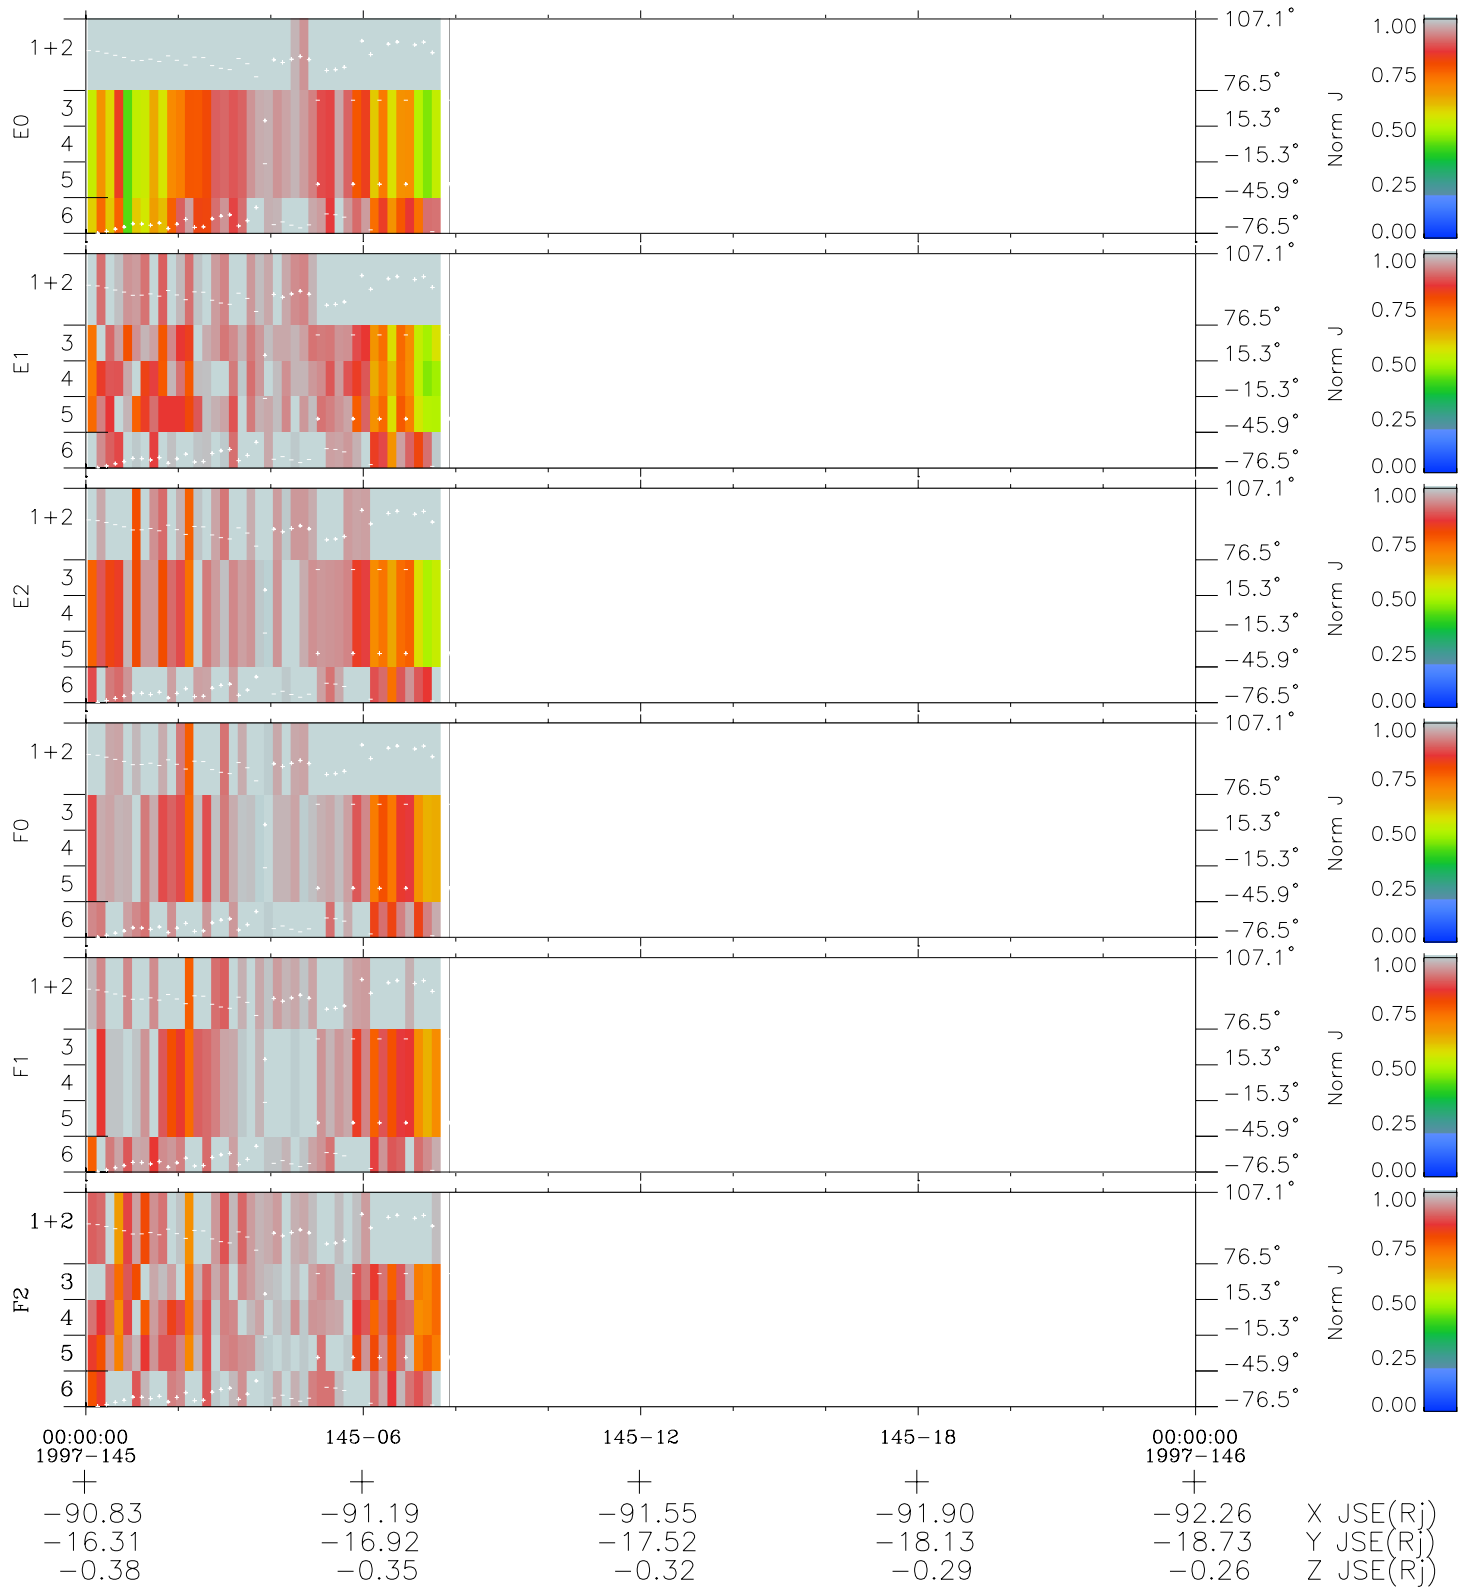

Galileo EPD Real Elevation Anisotropies 97145

Software Version: RTELEV_NORM V 1.20
Data Production: 06-03-00
Plot Production: Sat Sep 15 08:21:35 2001
Color File: wondr3
Geofactor File: 1.1

- ◇ = Jupiter look direction
- = Corotation look direction