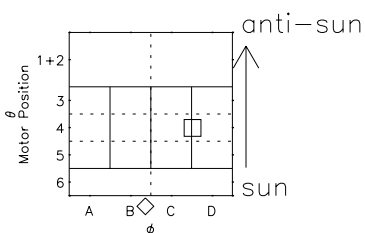

Galileo EPD Real Elevation Anisotropies 97145

Software Version: RTELEV_NORM V 1.20
Data Production: 06-03-00
Plot Production: Sat Sep 15 08:21:35 2001
Color File: wondr3
Geofactor File: 1.1

- ◇ = Jupiter look direction
- = Corotation look direction