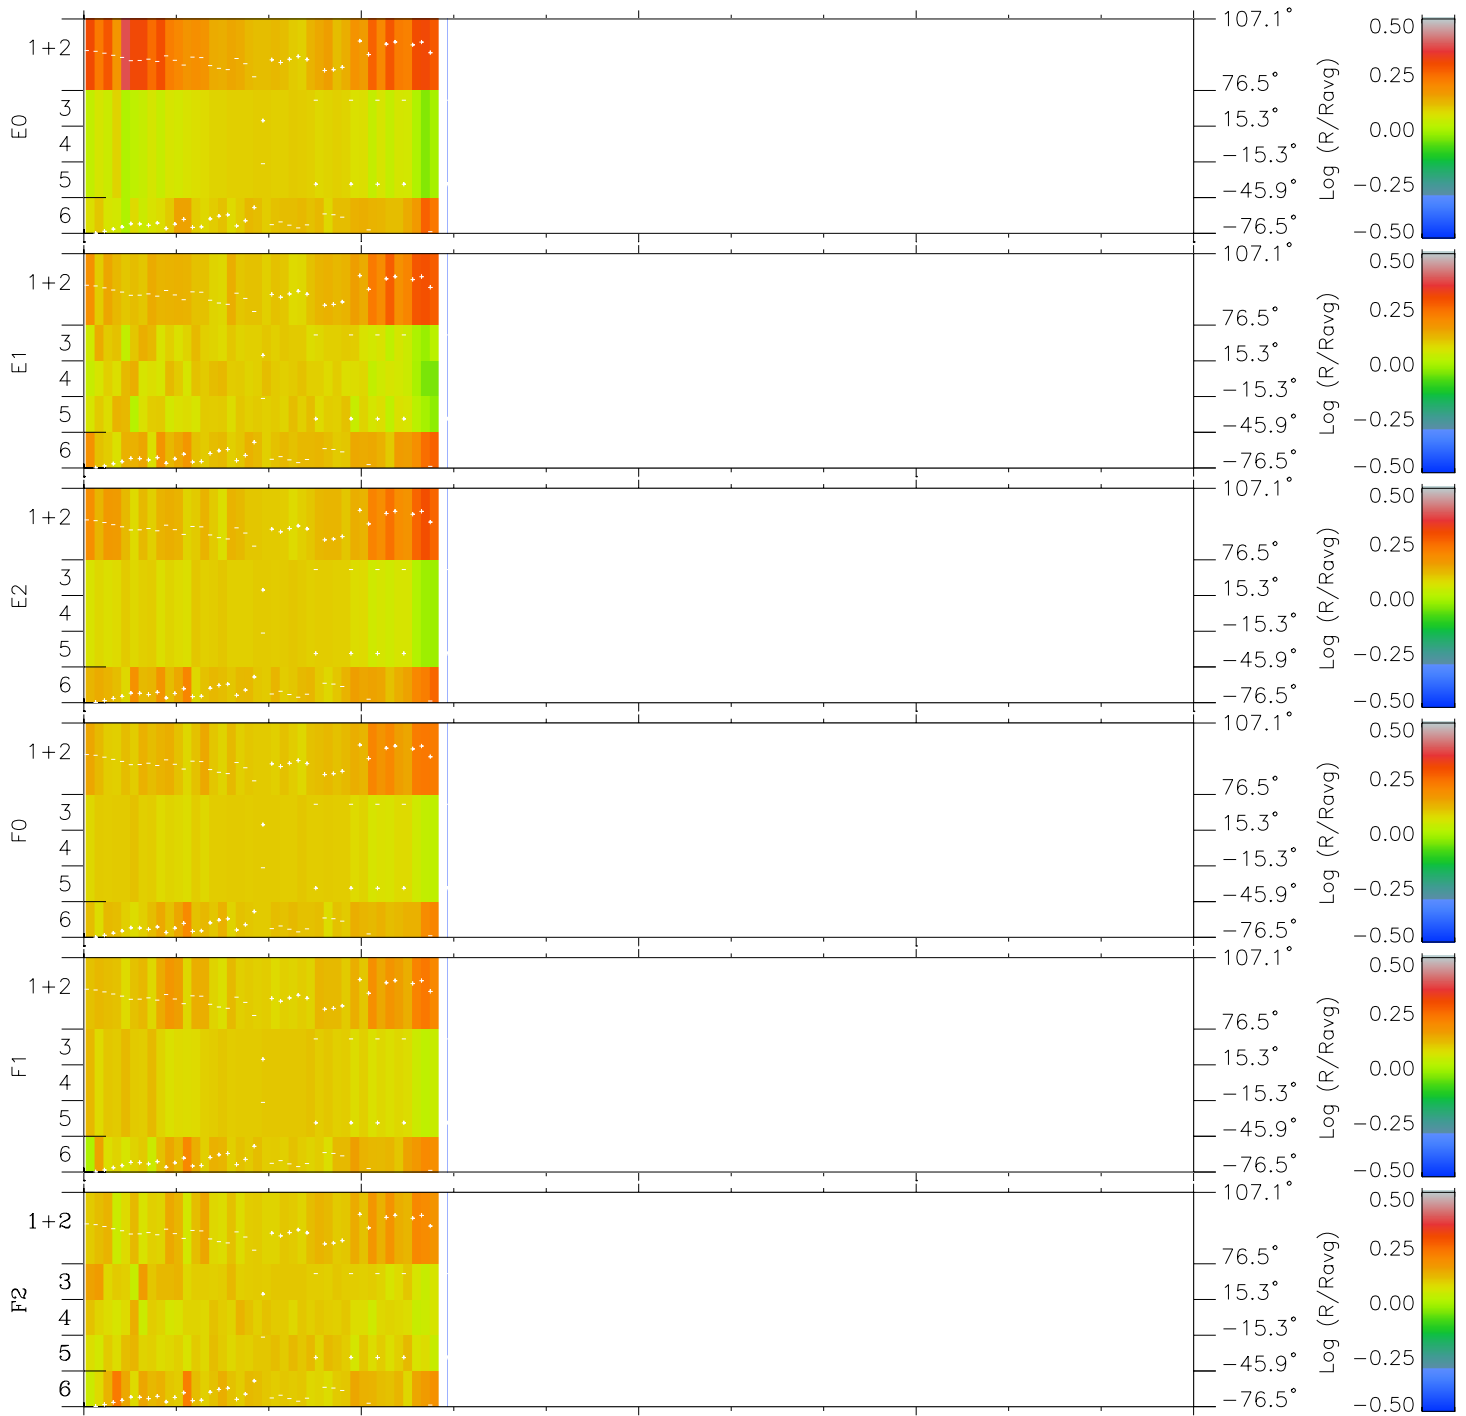

Galileo EPD Real Elevation Anisotropies 97145

Software Version: RTELEV_MEAN V 1.20
Data Production: 06-03-00
Plot Production: Sat Sep 15 08:21:21 2001
Color File: wondr3
Geofactor File: 1.1

00:00:00 1997-145	145-06	145-12	145-18	00:00:00 1997-146	
+	+	+	+	+	X JSE(R_j)
-90.83	-91.19	-91.55	-91.90	-92.26	Y JSE(R_j)
-16.31	-16.92	-17.52	-18.13	-18.73	Z JSE(R_j)
-0.38	-0.35	-0.32	-0.29	-0.26	

- ◇ = Jupiter look direction
- = Corotation look direction