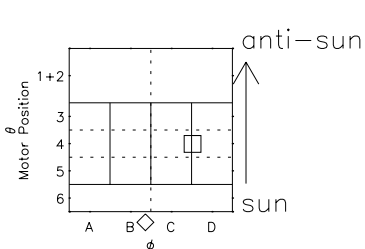

Galileo EPD Real Elevation Anisotropies 97145

Software Version: RTELEV_MEAN V 1.20
Data Production: 06-03-00
Plot Production: Sat Sep 15 08:21:21 2001
Color File: wondr3
Geofactor File: 1.1

00:00:00 1997-145	145-06	145-12	145-18	00:00:00 1997-146	
+	+	+	+	+	X JSE(R_j)
-90.83	-91.19	-91.55	-91.90	-92.26	Y JSE(R_j)
-16.31	-16.92	-17.52	-18.13	-18.73	Z JSE(R_j)
-0.38	-0.35	-0.32	-0.29	-0.26	

- ◇ = Jupiter look direction
- = Corotation look direction