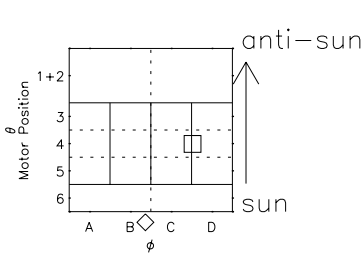

Galileo EPD Real Elevation Anisotropies 97145

Software Version: RTELEV_FLUX V 1.20
 Data Production: 06-03-00
 Plot Production: Sat Sep 15 08:21:28 2001
 Color File: wondr3
 Geofactor File: 1.1

- ◇ = Jupiter look direction
- = Corotation look direction