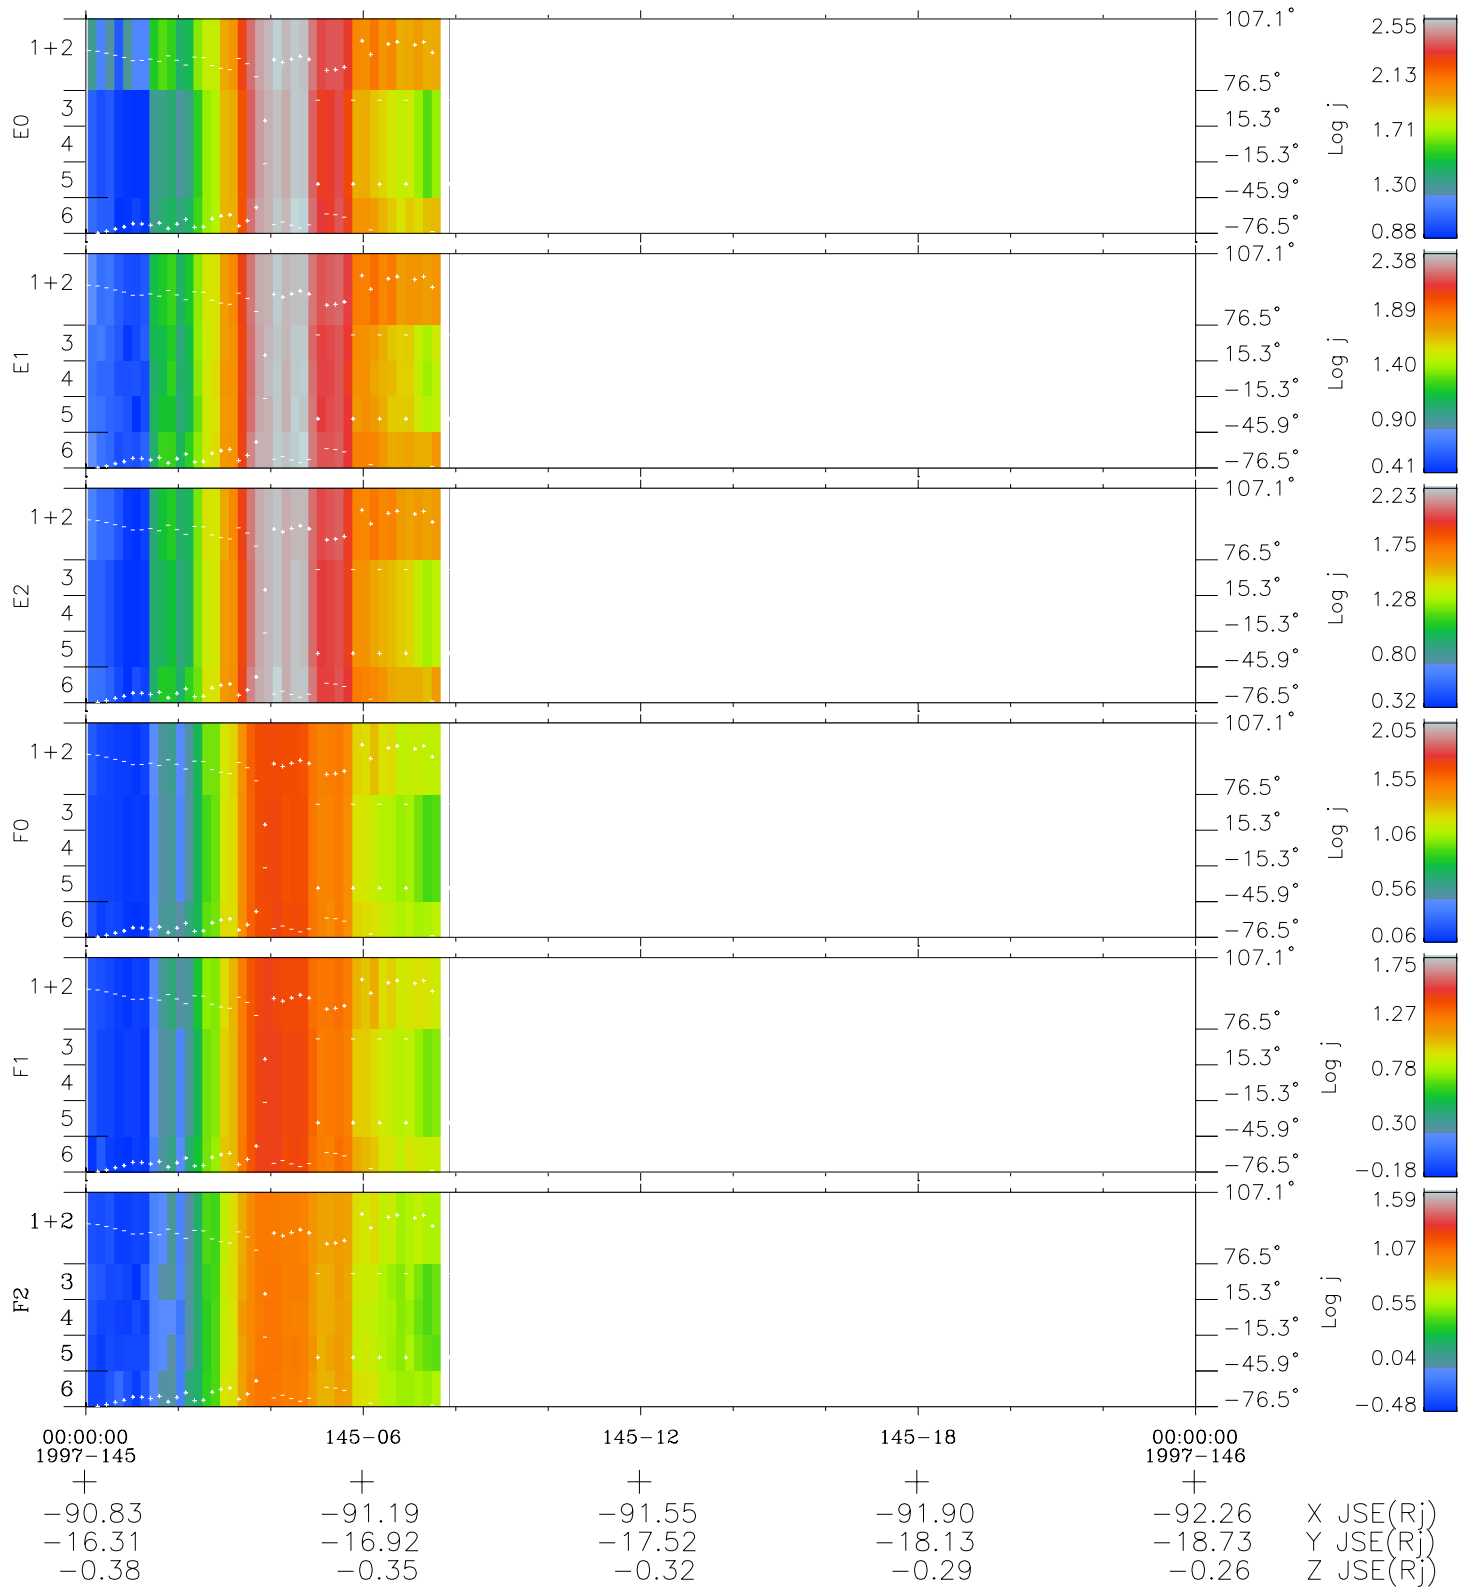

Galileo EPD Real Elevation Anisotropies 97145

Software Version: RTELEV_FLUX V 1.20
 Data Production: 06-03-00
 Plot Production: Sat Sep 15 08:21:28 2001
 Color File: wondr3
 Geofactor File: 1.1

- ◇ = Jupiter look direction
- = Corotation look direction