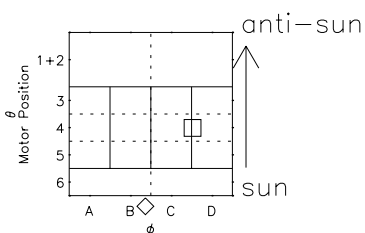

Galileo EPD Real Elevation Anisotropies 97145

Software Version: RTELEV_NORM V 1.20
Data Production: 06-03-00
Plot Production: Sat Sep 15 08:21:32 2001
Color File: wondr3
Geofactor File: 1.1

- ◇ = Jupiter look direction
- = Corotation look direction