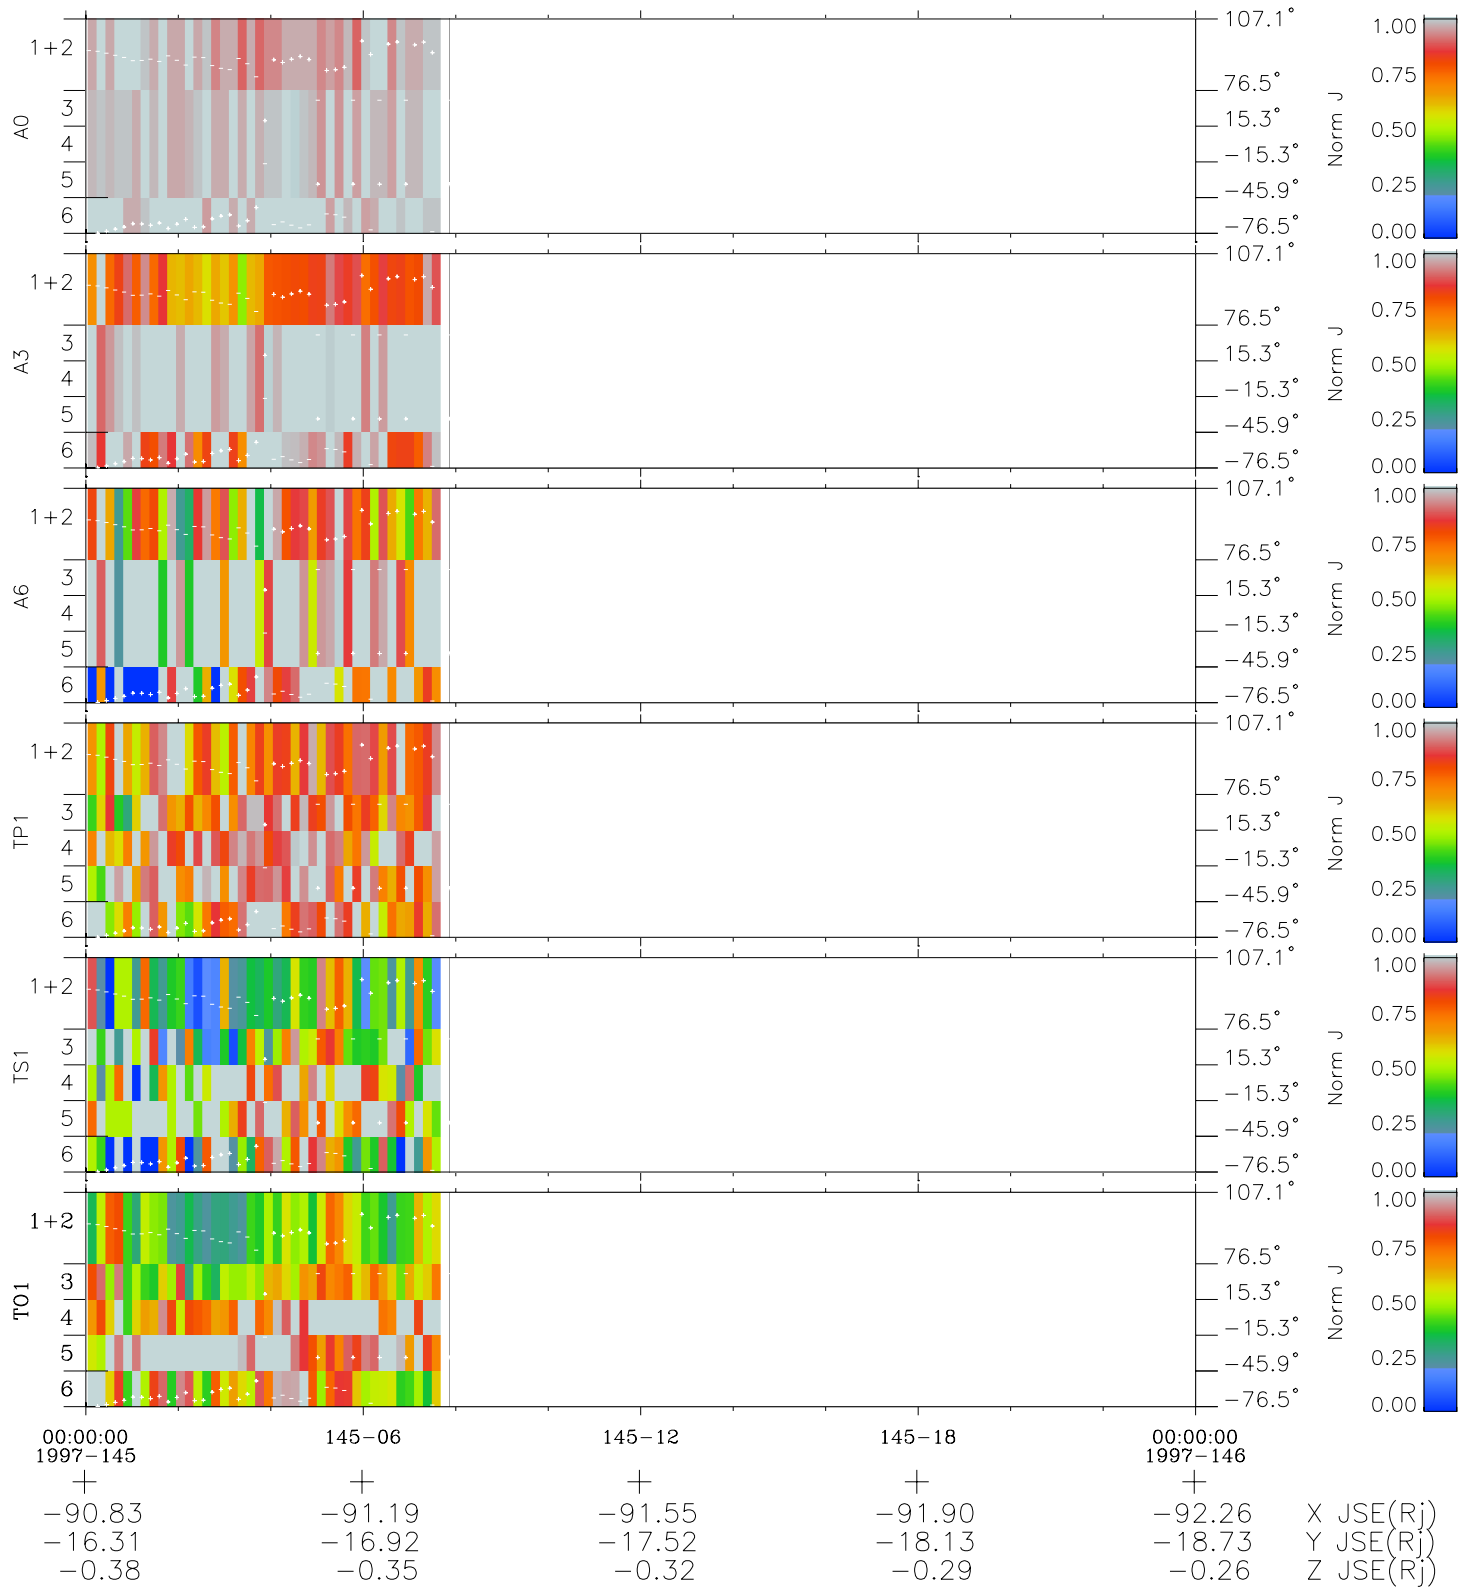

Galileo EPD Real Elevation Anisotropies 97145

Software Version: RTELEV_NORM V 1.20
Data Production: 06-03-00
Plot Production: Sat Sep 15 08:21:32 2001
Color File: wondr3
Geofactor File: 1.1

- ◇ = Jupiter look direction
- = Corotation look direction