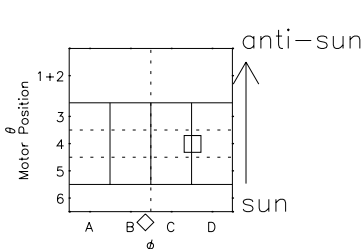

Galileo EPD Real Elevation Anisotropies 97145

Software Version: RTELEV_MEAN V 1.20
Data Production: 06-03-00
Plot Production: Sat Sep 15 08:21:18 2001
Color File: wondr3
Geofactor File: 1.1

◇ = Jupiter look direction
□ = Corotation look direction