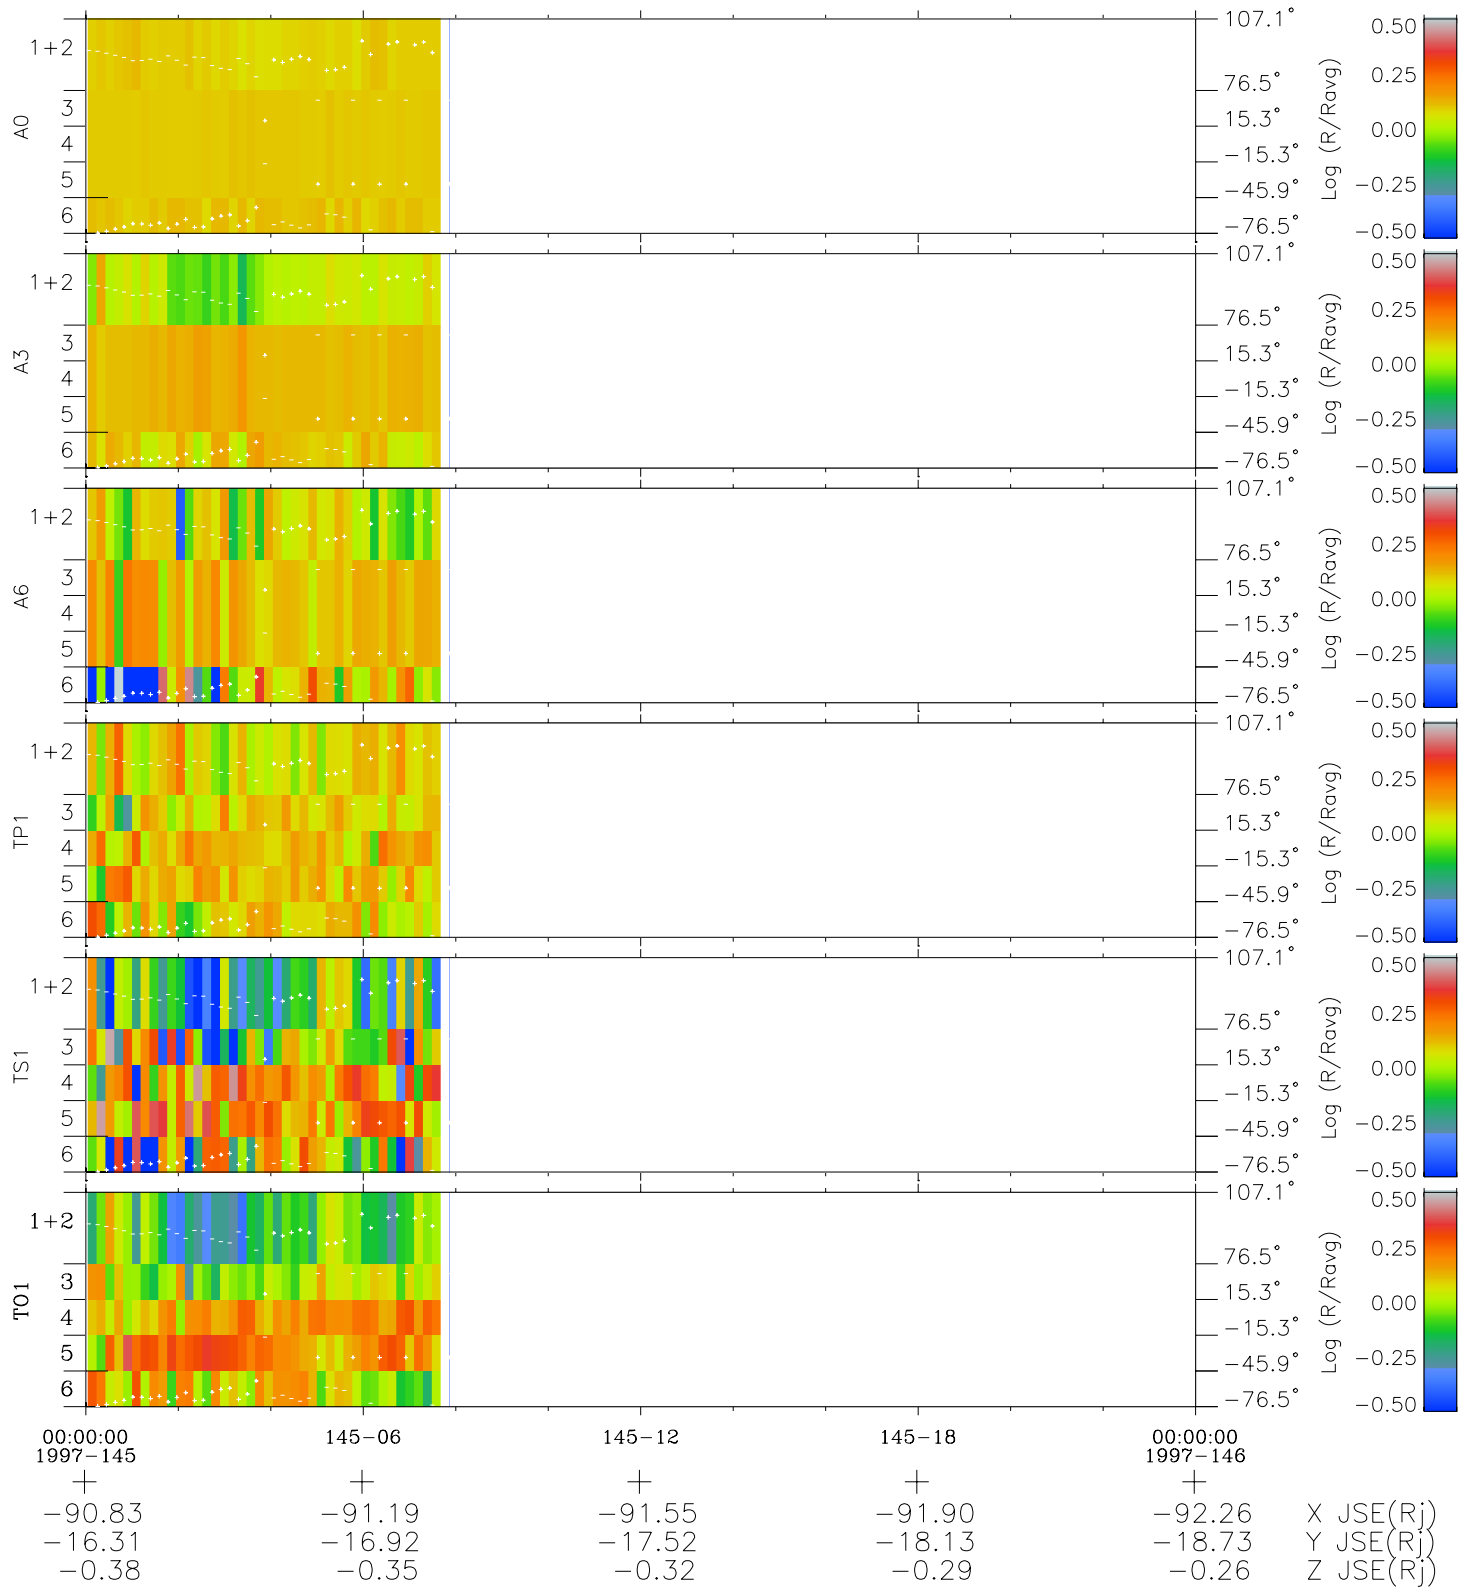

Galileo EPD Real Elevation Anisotropies 97145

Software Version: RTELEV_MEAN V 1.20
Data Production: 06-03-00
Plot Production: Sat Sep 15 08:21:18 2001
Color File: wondr3
Geofactor File: 1.1

◇ = Jupiter look direction
□ = Corotation look direction