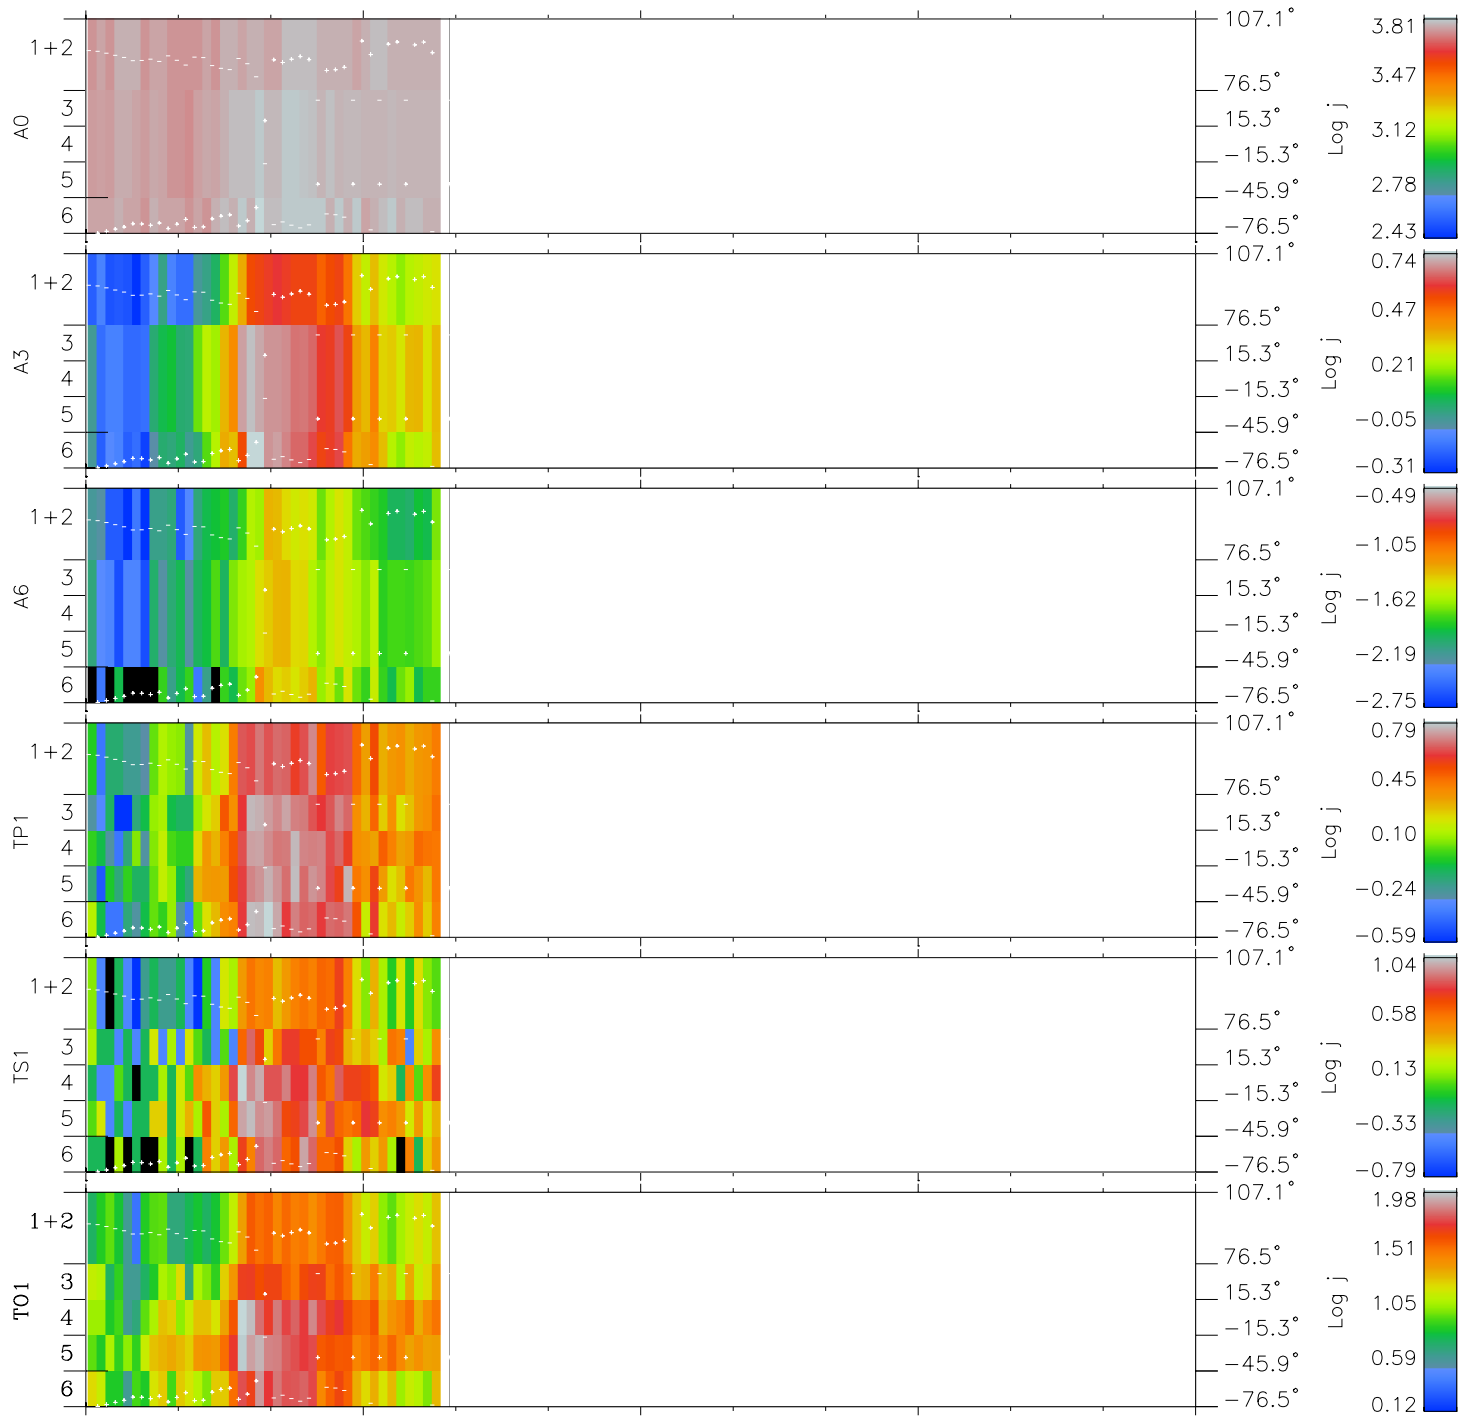

# Galileo EPD Real Elevation Anisotropies 97145

Software Version: RTELEV\_FLUX V 1.20  
 Data Production: 06-03-00  
 Plot Production: Sat Sep 15 08:21:24 2001  
 Color File: wondr3  
 Geofactor File: 1.1

00:00:00 1997-145	145-06	145-12	145-18	00:00:00 1997-146	
+	+	+	+	+	
-90.83	-91.19	-91.55	-91.90	-92.26	X JSE(R <sub>j</sub> )
-16.31	-16.92	-17.52	-18.13	-18.73	Y JSE(R <sub>j</sub> )
-0.38	-0.35	-0.32	-0.29	-0.26	Z JSE(R <sub>j</sub> )

- ◇ = Jupiter look direction
- = Corotation look direction