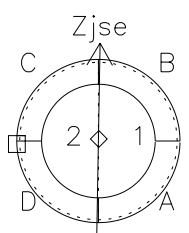

Galileo EPD Real Time Azimuth Anisotropies 97145

Software Version: RTAZIM_MEAN V 1.20
Data Production: 06-03-00
Plot Production: Sat Sep 15 08:21:43 2001
Color File: wondr3
Geofactor File: 1.1

00:00:00 1997-145	145-06	145-12	145-18	00:00:00 1997-146	
+	+	+	+	+	X JSE(R _j)
-90.83	-91.19	-91.55	-91.90	-92.26	Y JSE(R _j)
-16.31	-16.92	-17.52	-18.13	-18.73	Z JSE(R _j)
-0.38	-0.35	-0.32	-0.29	-0.26	

- ◇ = Jupiter look direction
- = Corotation look direction