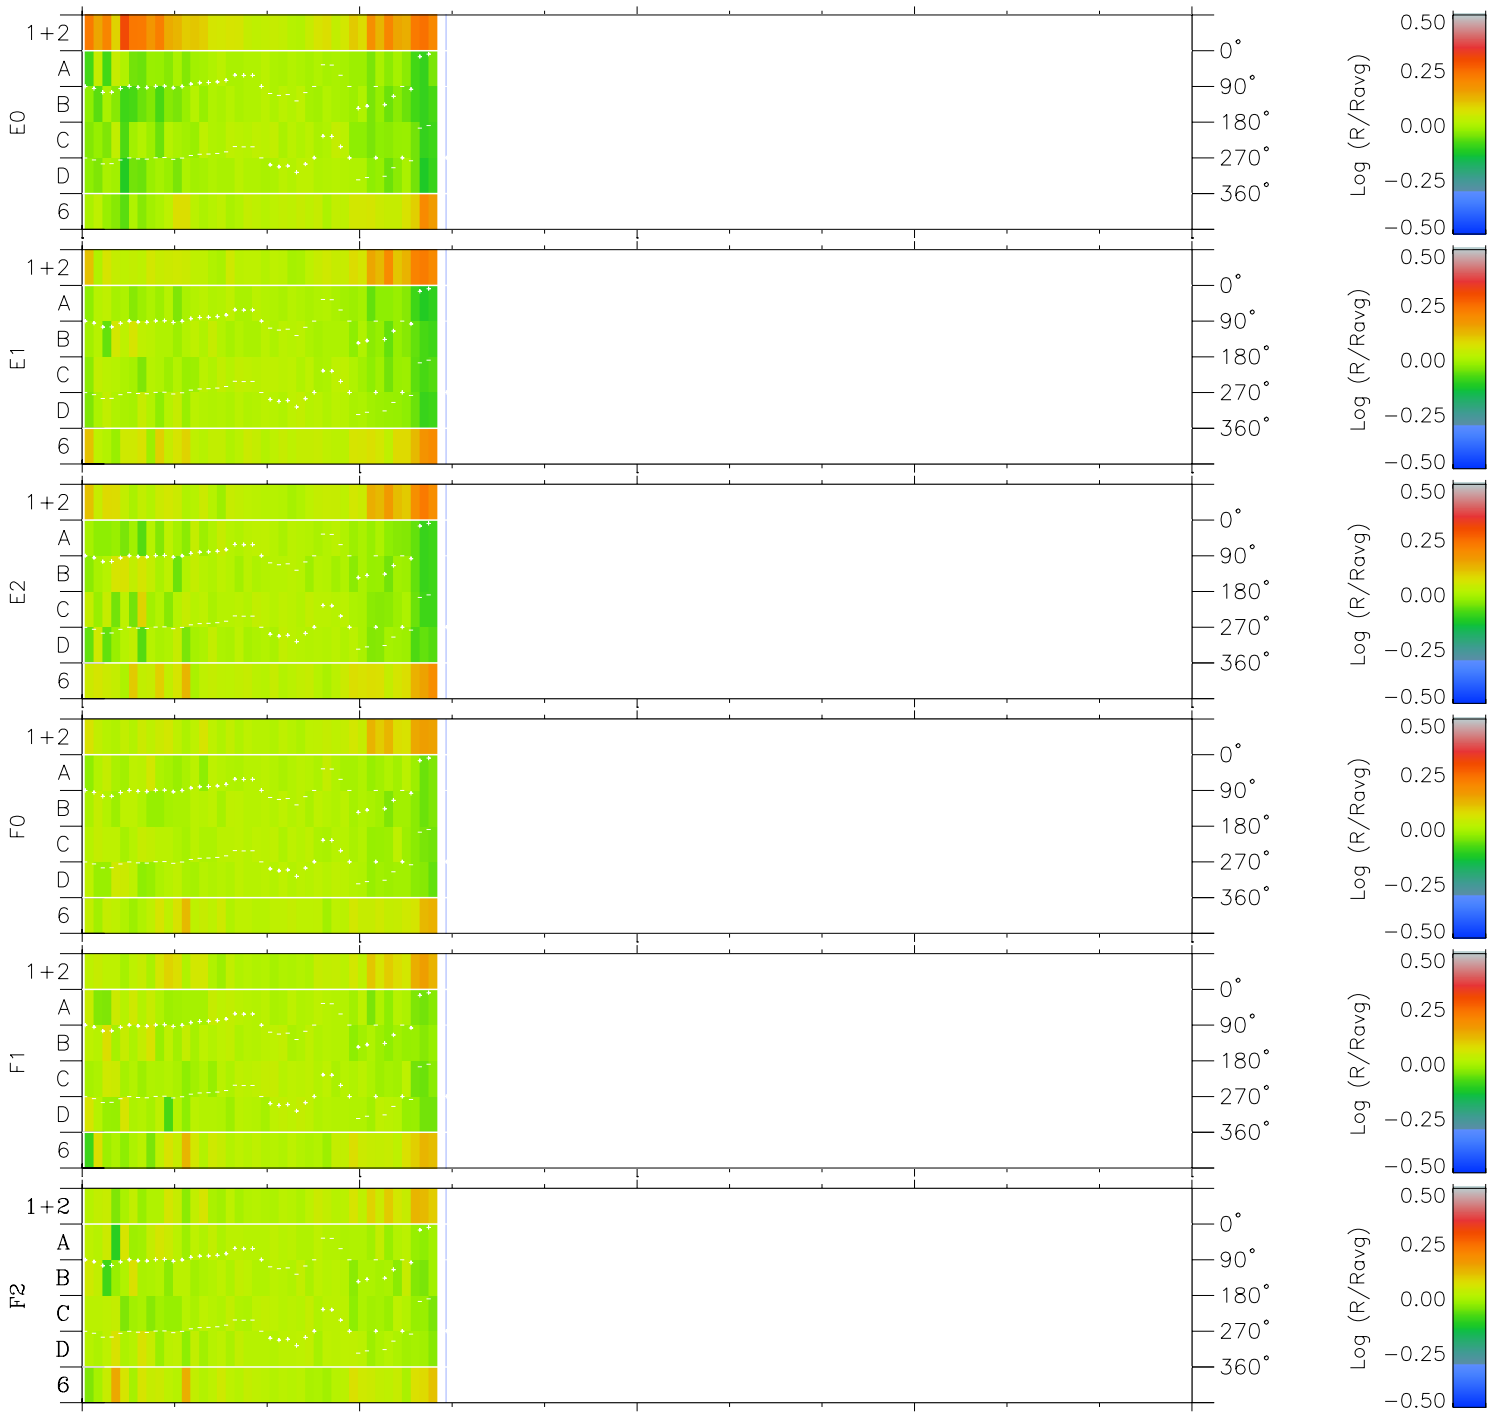

Galileo EPD Real Time Azimuth Anisotropies 97145

Software Version: RTAZIM_MEAN V 1.20
Data Production: 06-03-00
Plot Production: Sat Sep 15 08:21:43 2001
Color File: wondr3
Geofactor File: 1.1

00:00:00 1997-145	145-06	145-12	145-18	00:00:00 1997-146	
+	+	+	+	+	X JSE(R _j)
-90.83	-91.19	-91.55	-91.90	-92.26	Y JSE(R _j)
-16.31	-16.92	-17.52	-18.13	-18.73	Z JSE(R _j)
-0.38	-0.35	-0.32	-0.29	-0.26	

- ◇ = Jupiter look direction
- = Corotation look direction