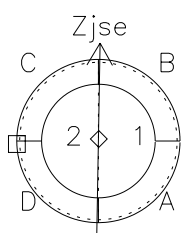

Galileo EPD Real Time Azimuth Anisotropies 97145

Software Version: RTAZIM_FLUX V 1.20
 Data Production: 06-03-00
 Plot Production: Sat Sep 15 08:21:50 2001
 Color File: wondr3
 Geofactor File: 1.1

00:00:00 1997-145	145-06	145-12	145-18	00:00:00 1997-146	
+	+	+	+	+	X JSE(R _j)
-90.83	-91.19	-91.55	-91.90	-92.26	Y JSE(R _j)
-16.31	-16.92	-17.52	-18.13	-18.73	Z JSE(R _j)
-0.38	-0.35	-0.32	-0.29	-0.26	

◇ = Jupiter look direction
 □ = Corotation look direction