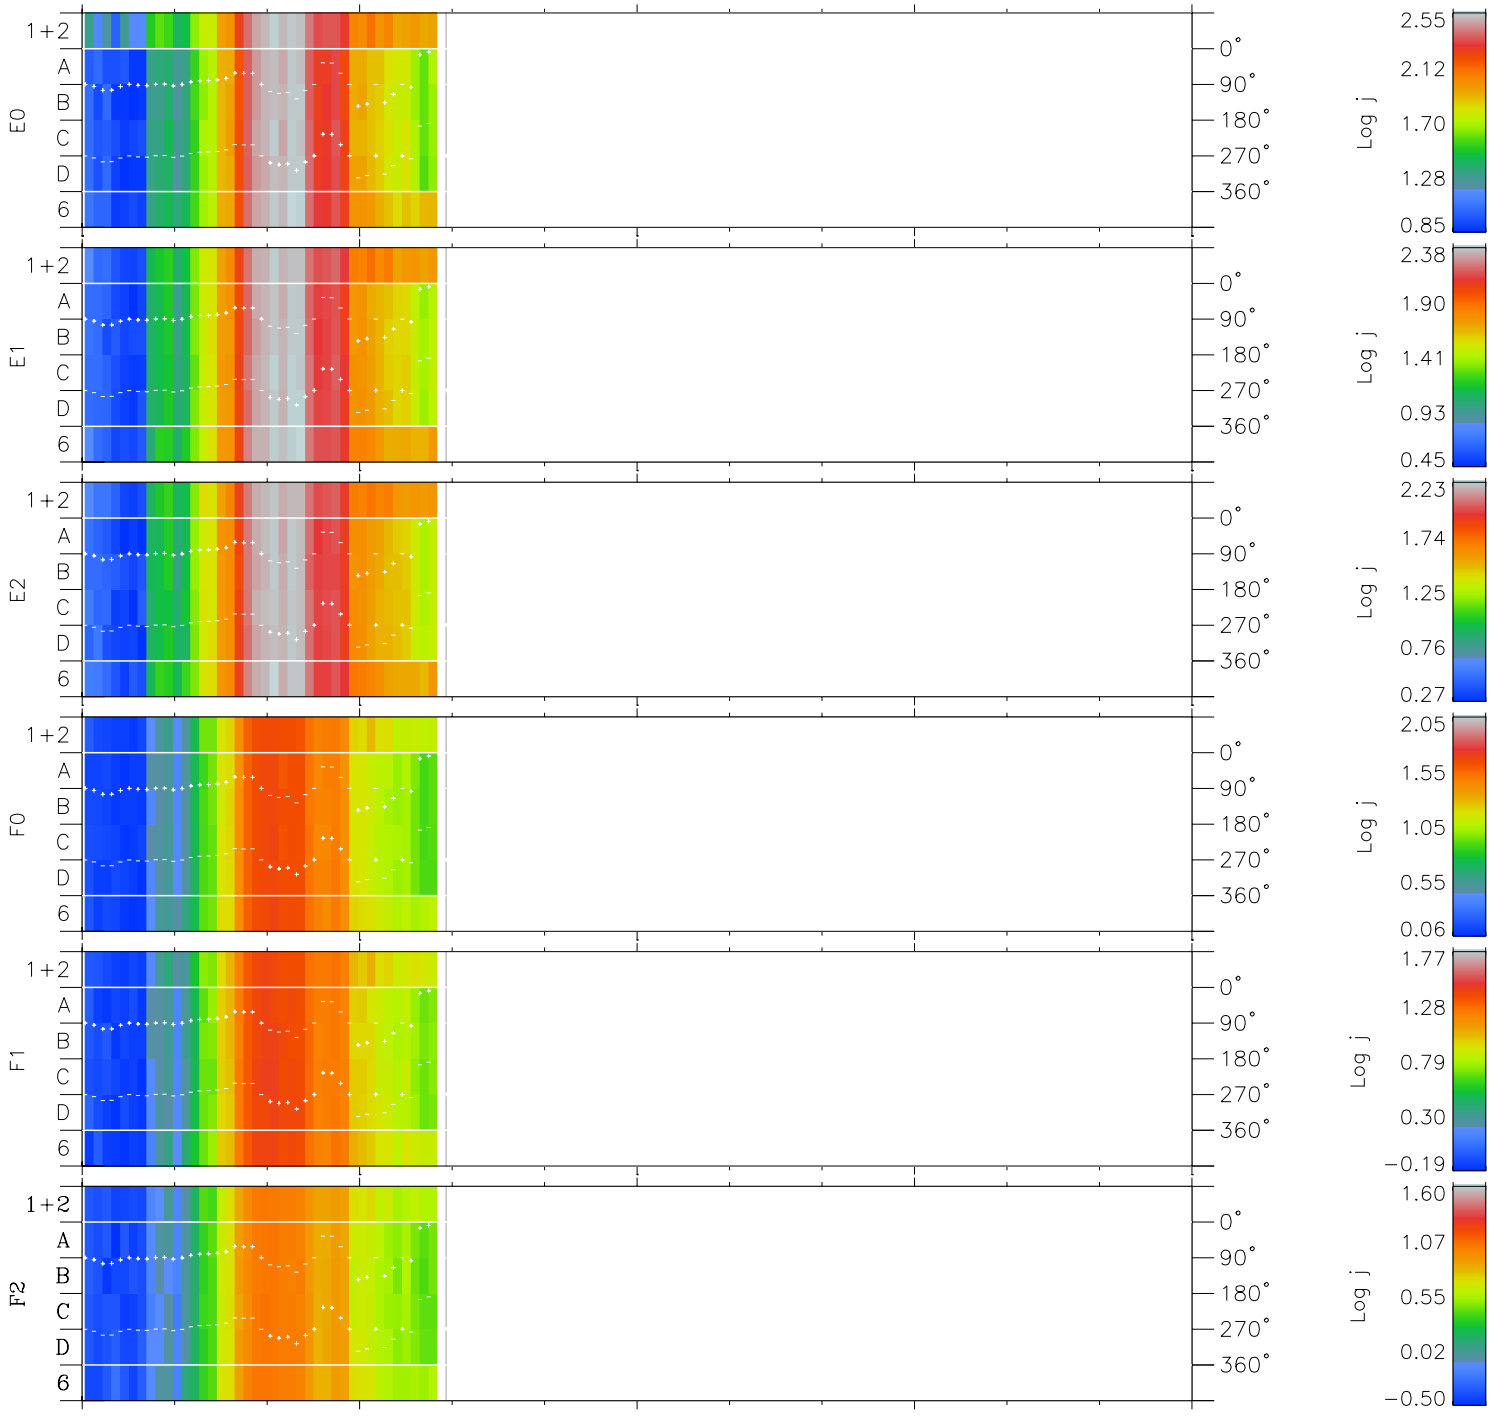

Galileo EPD Real Time Azimuth Anisotropies 97145

Software Version: RTAZIM_FLUX V 1.20
 Data Production: 06-03-00
 Plot Production: Sat Sep 15 08:21:50 2001
 Color File: wondr3
 Geofactor File: 1.1

00:00:00 1997-145	145-06	145-12	145-18	00:00:00 1997-146	
+	+	+	+	+	X JSE(R _j)
-90.83	-91.19	-91.55	-91.90	-92.26	Y JSE(R _j)
-16.31	-16.92	-17.52	-18.13	-18.73	Z JSE(R _j)
-0.38	-0.35	-0.32	-0.29	-0.26	

◇ = Jupiter look direction
 □ = Corotation look direction