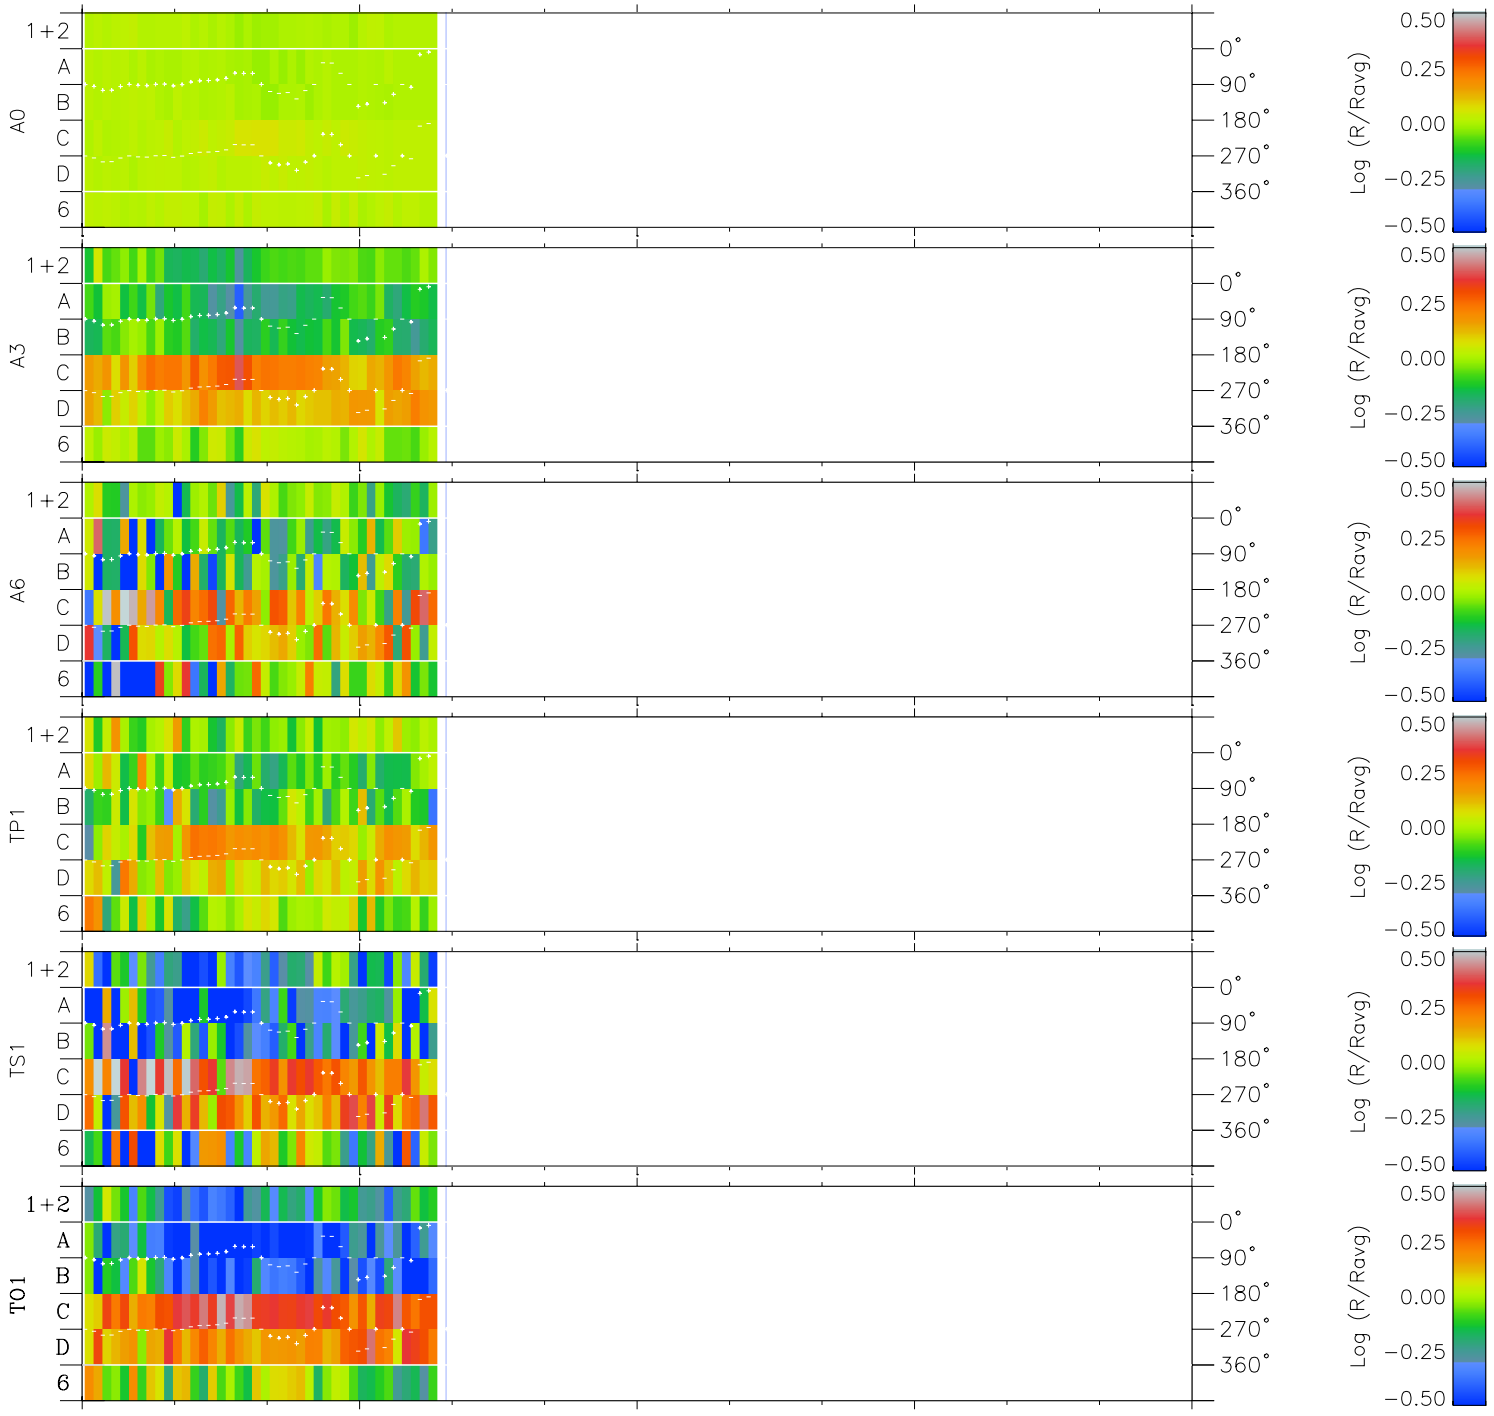

# Galileo EPD Real Time Azimuth Anisotropies 97145

Software Version: RTAZIM\_MEAN V 1.20  
Data Production: 06-03-00  
Plot Production: Sat Sep 15 08:21:40 2001  
Color File: wondr3  
Geofactor File: 1.1

00:00:00 1997-145	145-06	145-12	145-18	00:00:00 1997-146	
+	+	+	+	+	X JSE(R <sub>j</sub> )
-90.83	-91.19	-91.55	-91.90	-92.26	Y JSE(R <sub>j</sub> )
-16.31	-16.92	-17.52	-18.13	-18.73	Z JSE(R <sub>j</sub> )
-0.38	-0.35	-0.32	-0.29	-0.26	

◇ = Jupiter look direction  
□ = Corotation look direction