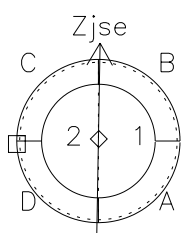

Galileo EPD Real Time Azimuth Anisotropies 97145

Software Version: RTAZIM_FLUX V 1.20
 Data Production: 06-03-00
 Plot Production: Sat Sep 15 08:21:47 2001
 Color File: wondr3
 Geofactor File: 1.1

00:00:00 1997-145	145-06	145-12	145-18	00:00:00 1997-146	
+	+	+	+	+	X JSE(R _j)
-90.83	-91.19	-91.55	-91.90	-92.26	Y JSE(R _j)
-16.31	-16.92	-17.52	-18.13	-18.73	Z JSE(R _j)
-0.38	-0.35	-0.32	-0.29	-0.26	

◇ = Jupiter look direction
 □ = Corotation look direction