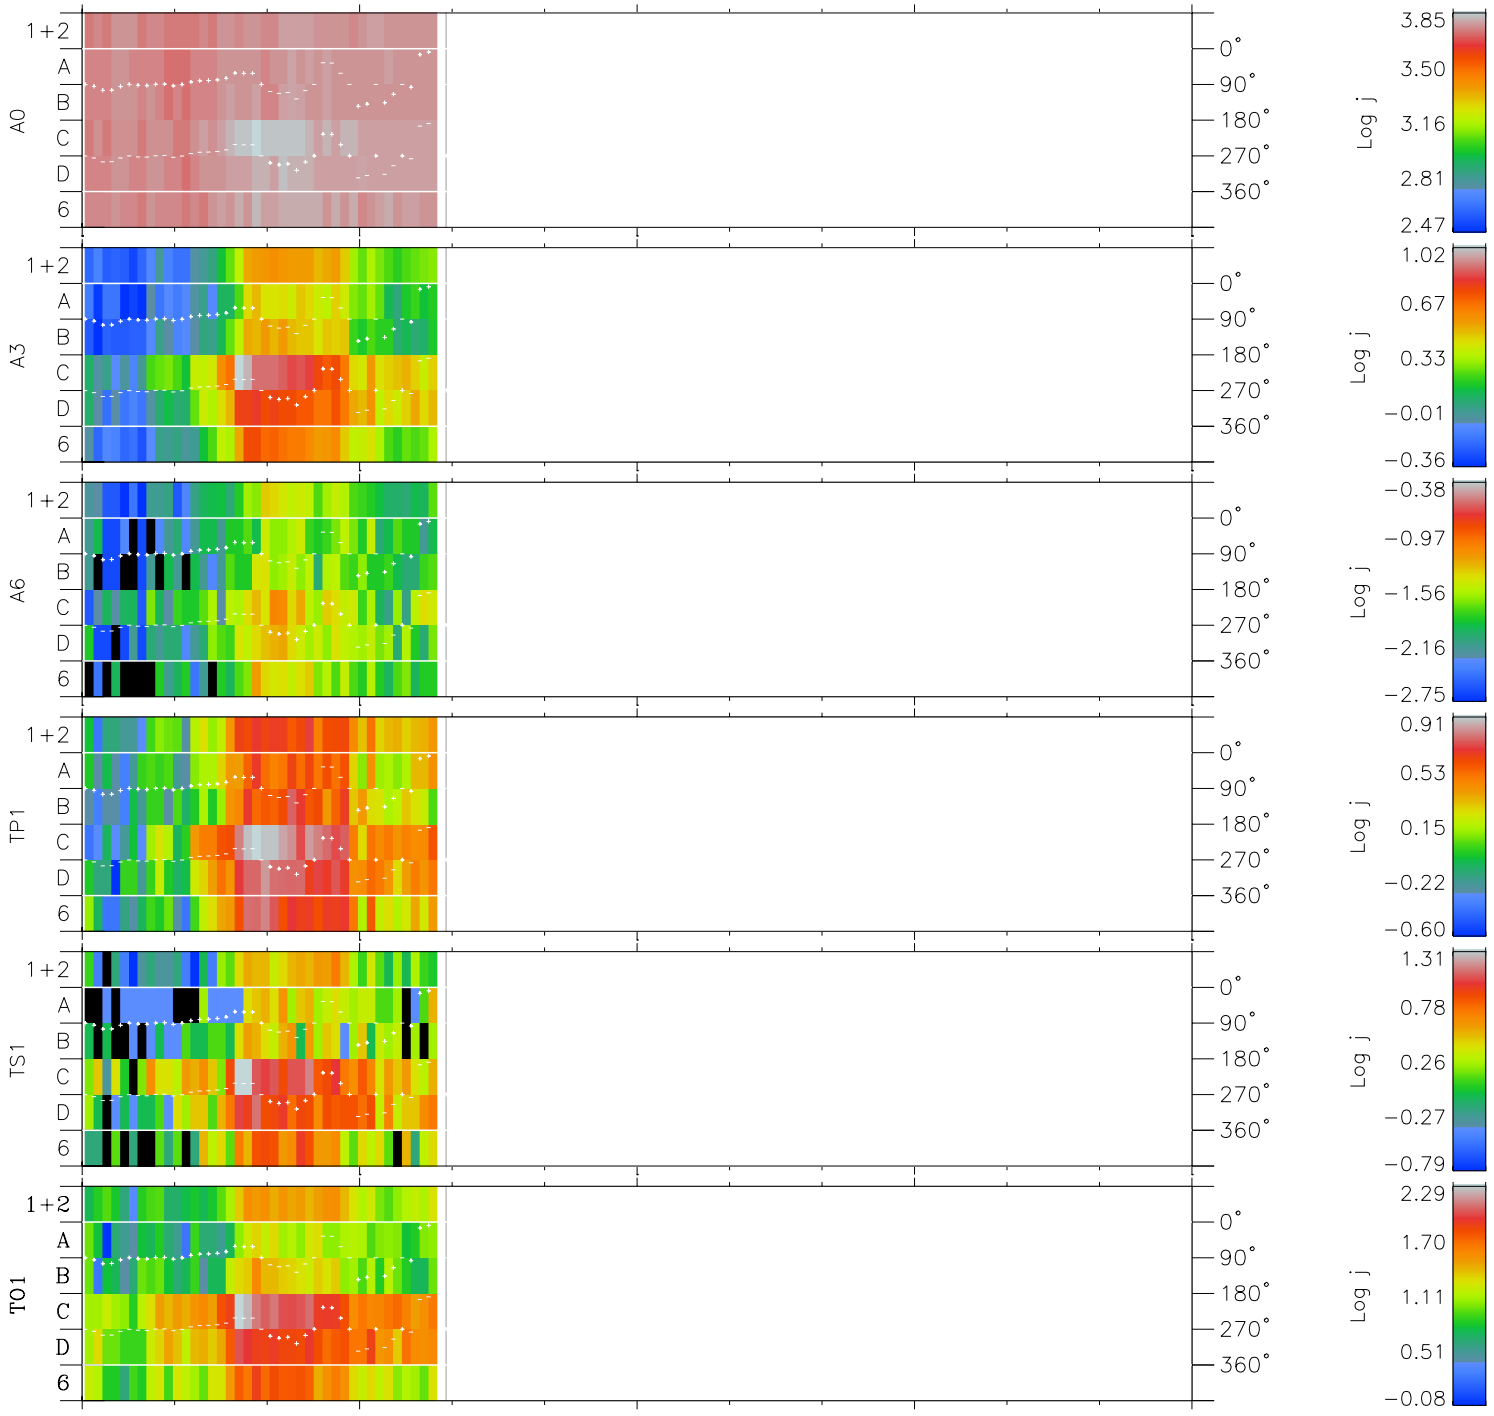

Galileo EPD Real Time Azimuth Anisotropies 97145

Software Version: RTAZIM_FLUX V 1.20
 Data Production: 06-03-00
 Plot Production: Sat Sep 15 08:21:47 2001
 Color File: wondr3
 Geofactor File: 1.1

00:00:00 1997-145	145-06	145-12	145-18	00:00:00 1997-146	
+	+	+	+	+	X JSE(R _j)
-90.83	-91.19	-91.55	-91.90	-92.26	Y JSE(R _j)
-16.31	-16.92	-17.52	-18.13	-18.73	Z JSE(R _j)
-0.38	-0.35	-0.32	-0.29	-0.26	

◇ = Jupiter look direction
 □ = Corotation look direction