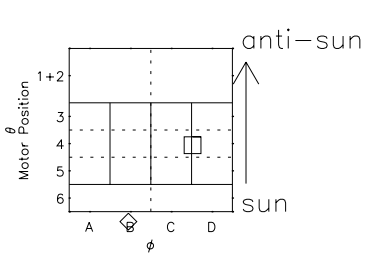

Galileo EPD Real Time All-Sky Anisotropies 97144

Software Version: RTSKY_NORM V 1.20
 Data Production: 06-03-00
 Plot Production: Sat Sep 15 08:13:40 2001
 Color File: wondr3
 Geofactor File: 1.1

00:00:00 1997-144	144-06	144-12	144-18	00:00:00 1997-145	
+	+	+	+	+	X JSE(R _j)
-89.17	-89.61	-90.04	-90.44	-90.83	Y JSE(R _j)
-13.85	-14.47	-15.09	-15.70	-16.31	Z JSE(R _j)
-0.49	-0.46	-0.43	-0.41	-0.38	

- ◇ = Jupiter look direction
- = Corotation look direction