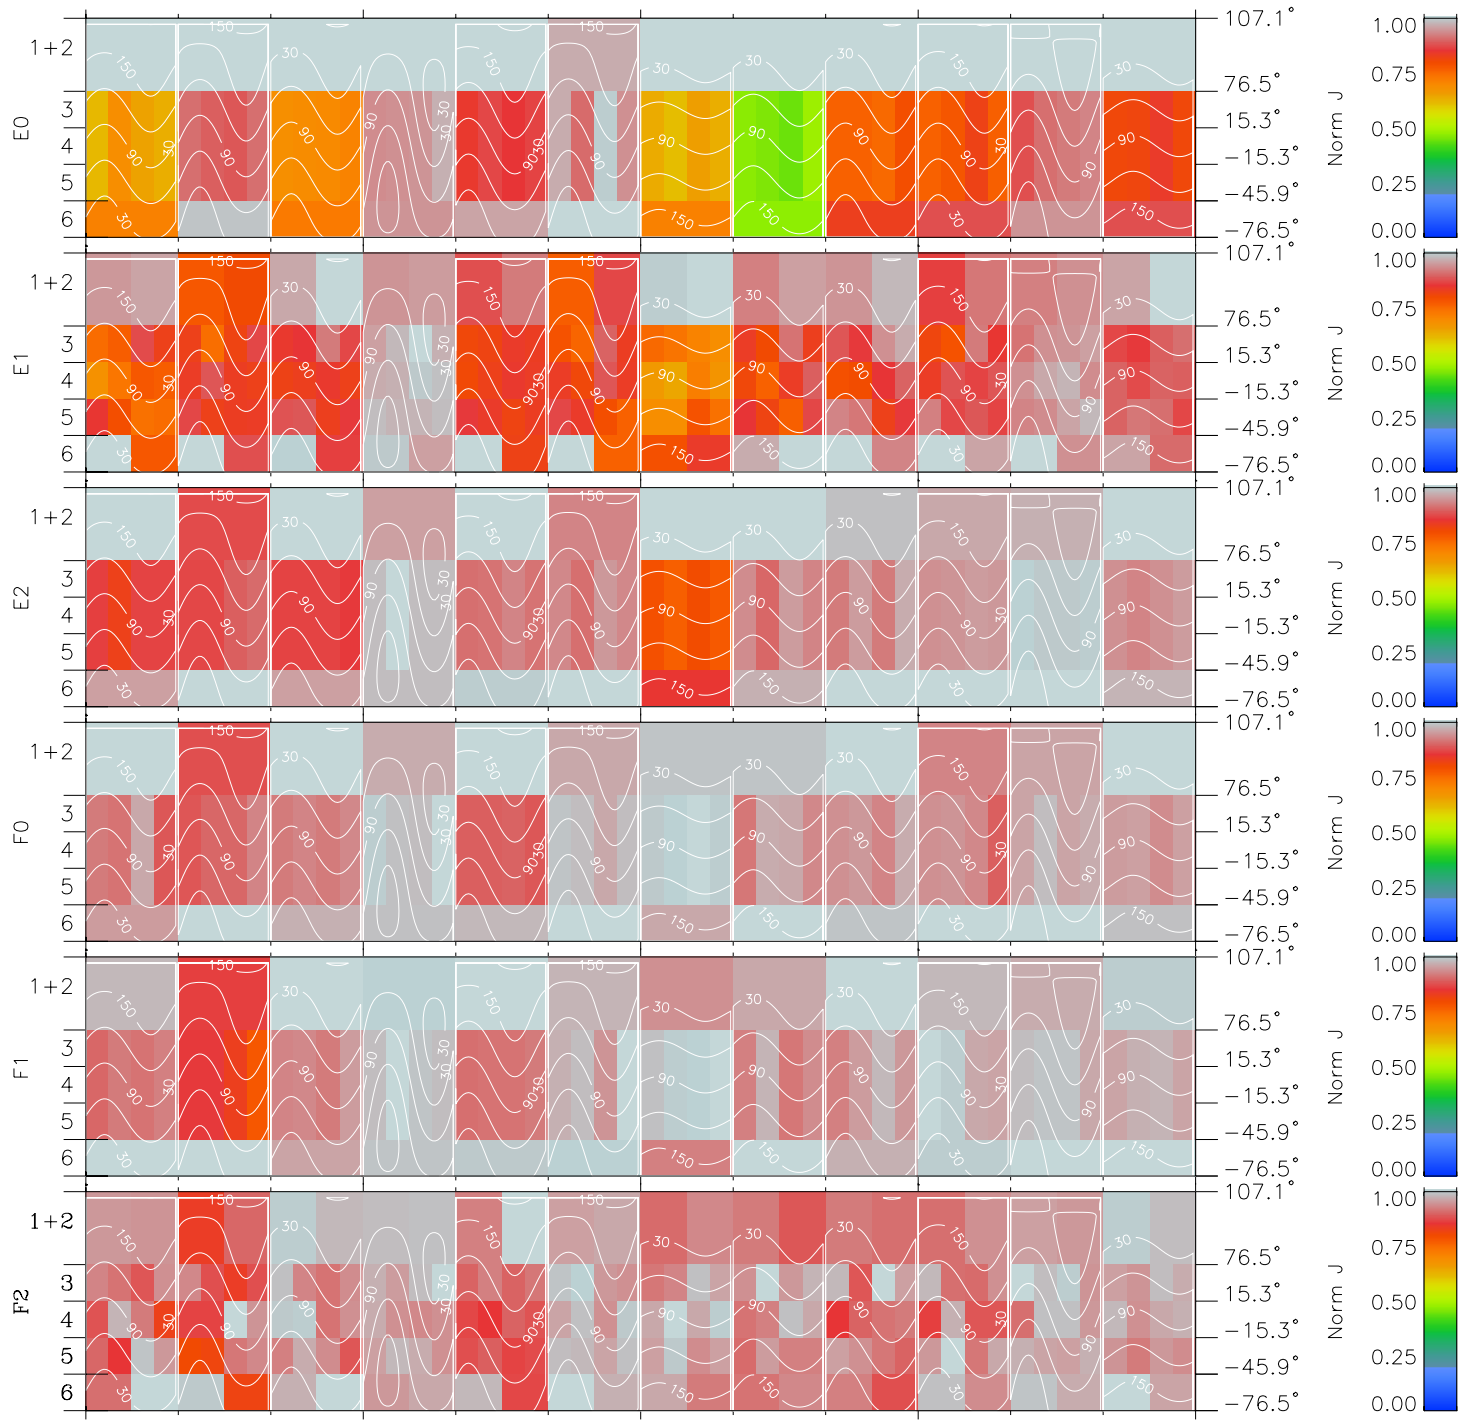

Galileo EPD Real Time All-Sky Anisotropies 97144

Software Version: RTSKY_NORM V 1.20
 Data Production: 06-03-00
 Plot Production: Sat Sep 15 08:13:40 2001
 Color File: wondr3
 Geofactor File: 1.1

00:00:00 1997-144	144-06	144-12	144-18	00:00:00 1997-145	
+	+	+	+	+	X JSE(R _j)
-89.17	-89.61	-90.04	-90.44	-90.83	Y JSE(R _j)
-13.85	-14.47	-15.09	-15.70	-16.31	Z JSE(R _j)
-0.49	-0.46	-0.43	-0.41	-0.38	

- ◇ = Jupiter look direction
- = Corotation look direction