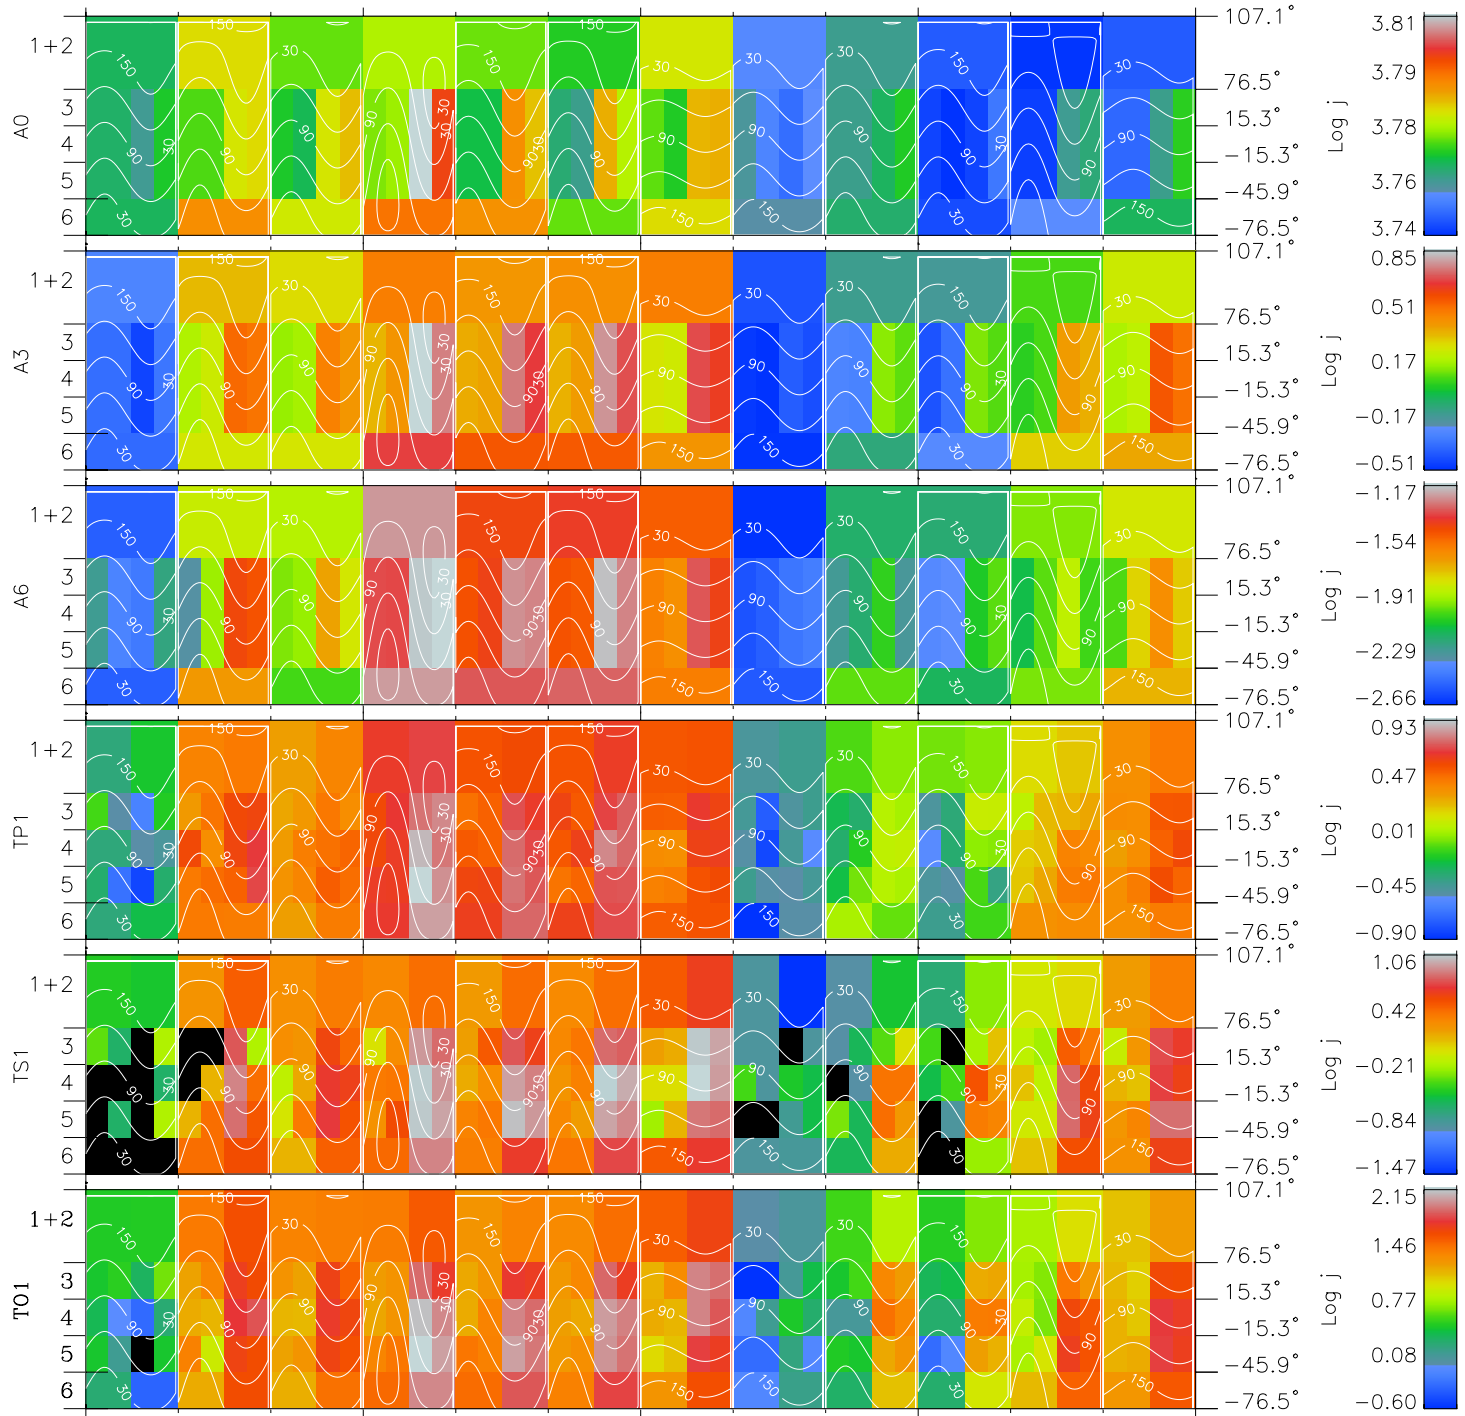

Galileo EPD Real Time All-Sky Anisotropies 97144

Software Version: RTSKY_FLUX V 1.20
Data Production: 06-03-00
Plot Production: Sat Sep 15 08:13:20 2001
Color File: wondr3
Geofactor File: 1.1

00:00:00
1997-144

144-06

144-12

144-18

00:00:00
1997-145

+
-89.17
-13.85
-0.49

+
-89.61
-14.47
-0.46

+
-90.04
-15.09
-0.43

+
-90.44
-15.70
-0.41

+
-90.83
-16.31
-0.38

X JSE(R_j)
Y JSE(R_j)
Z JSE(R_j)

- ◇ = Jupiter look direction
- = Corotation look direction