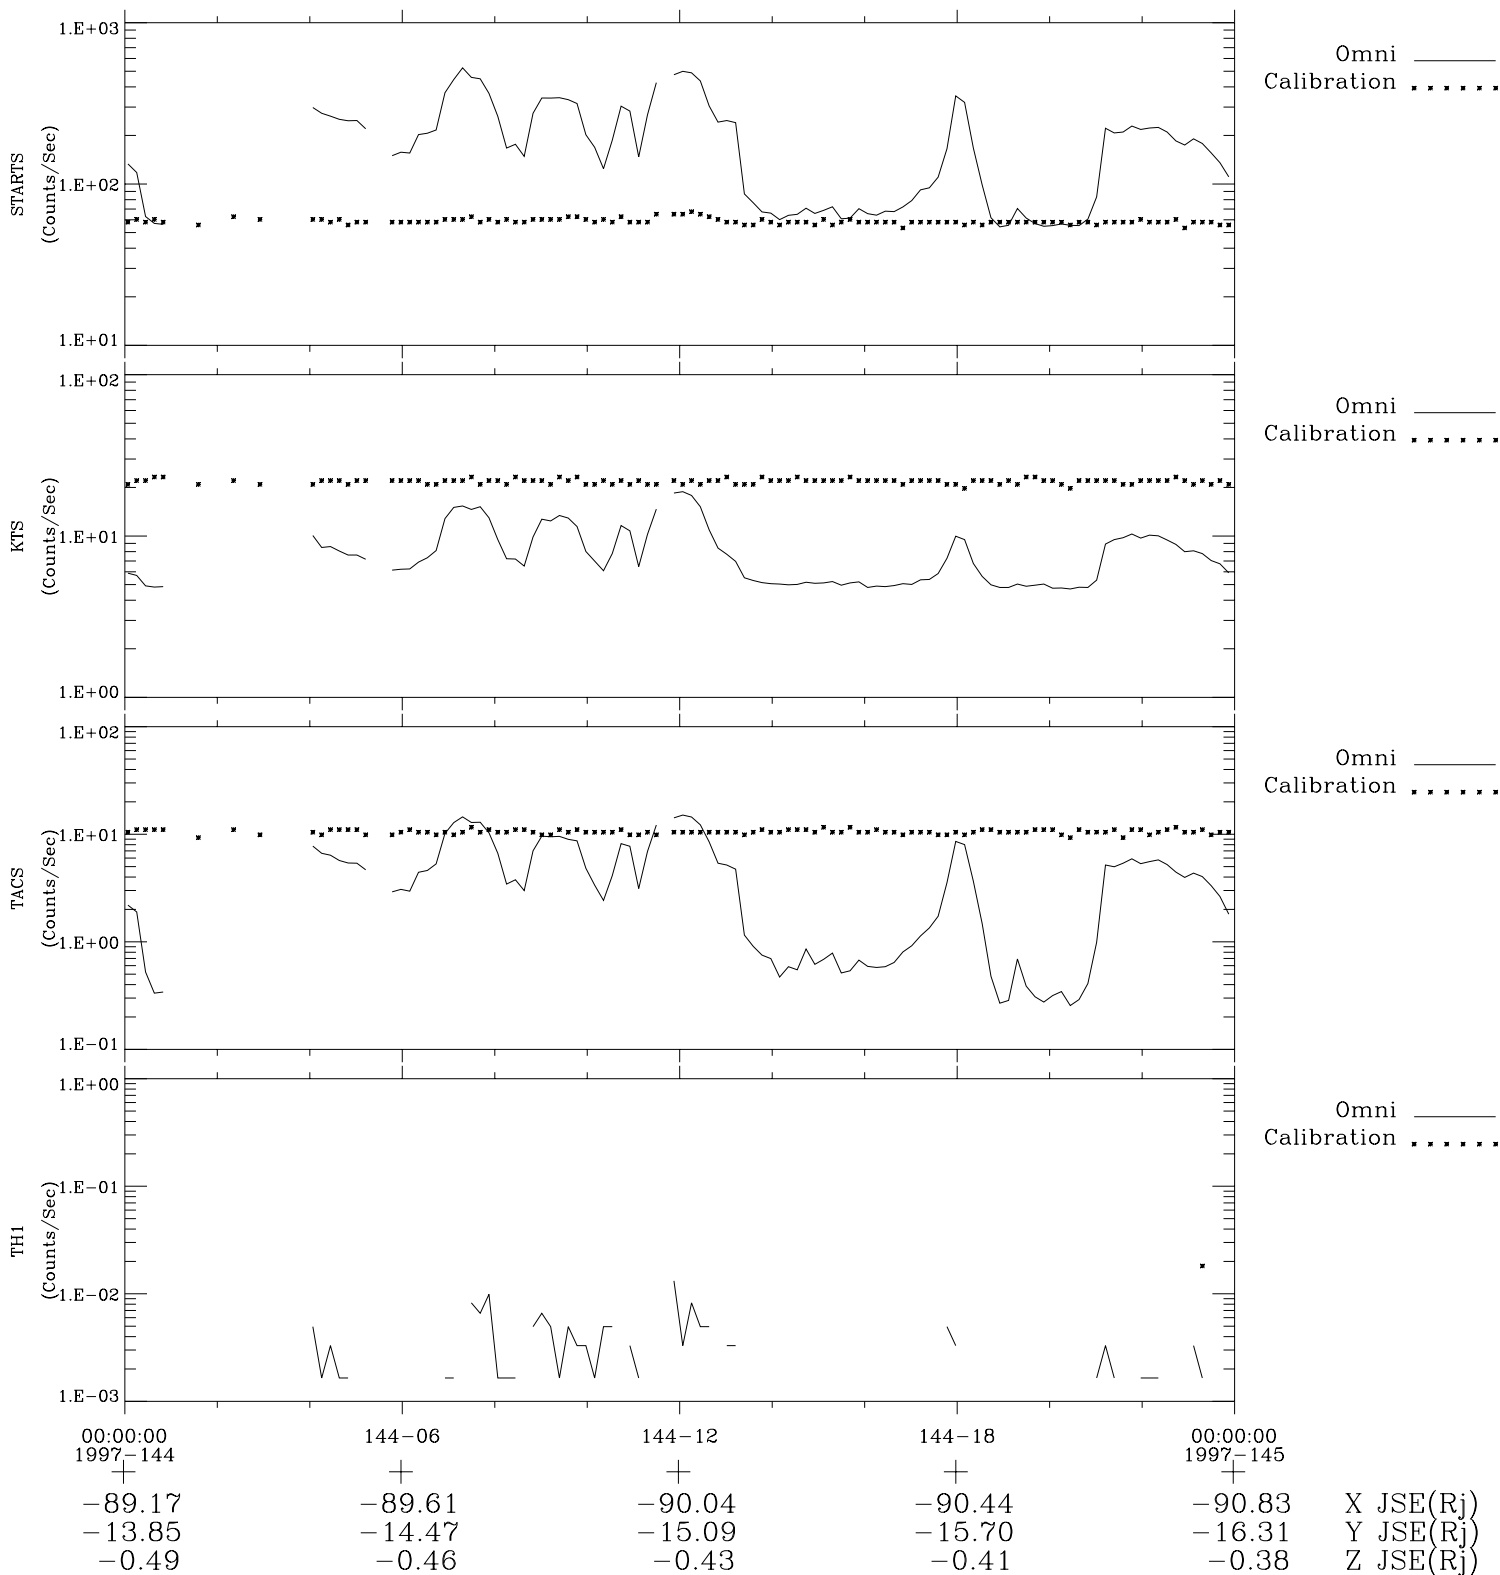

# Galileo EPD Real-Time Omni 97144

Software Version: RTLINE\_OMNI V 1.20  
Data Production: 06-03-00  
Plot Production: Sat Sep 15 08:14:54 2001

◇ = Jupiter look direction  
□ = Corotation look direction