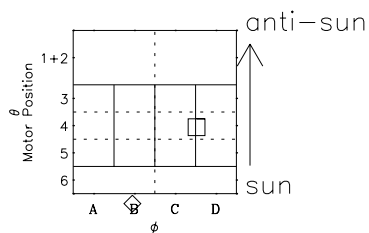

# Galileo EPD Real-Time Omni 97144

Software Version: RTLINE\_OMNI V 1.20  
Data Production: 06-03-00  
Plot Production: Sat Sep 15 08:14:54 2001

◇ = Jupiter look direction  
□ = Corotation look direction