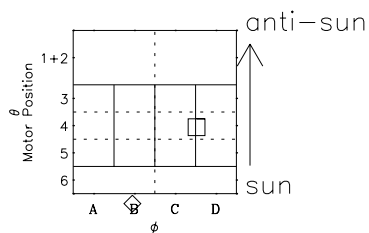

Galileo EPD Real-Time Omni 97144

Software Version: RTLINE_OMNI V 1.20
Data Production: 06-03-00
Plot Production: Sat Sep 15 08:14:53 2001

◇ = Jupiter look direction
□ = Corotation look direction