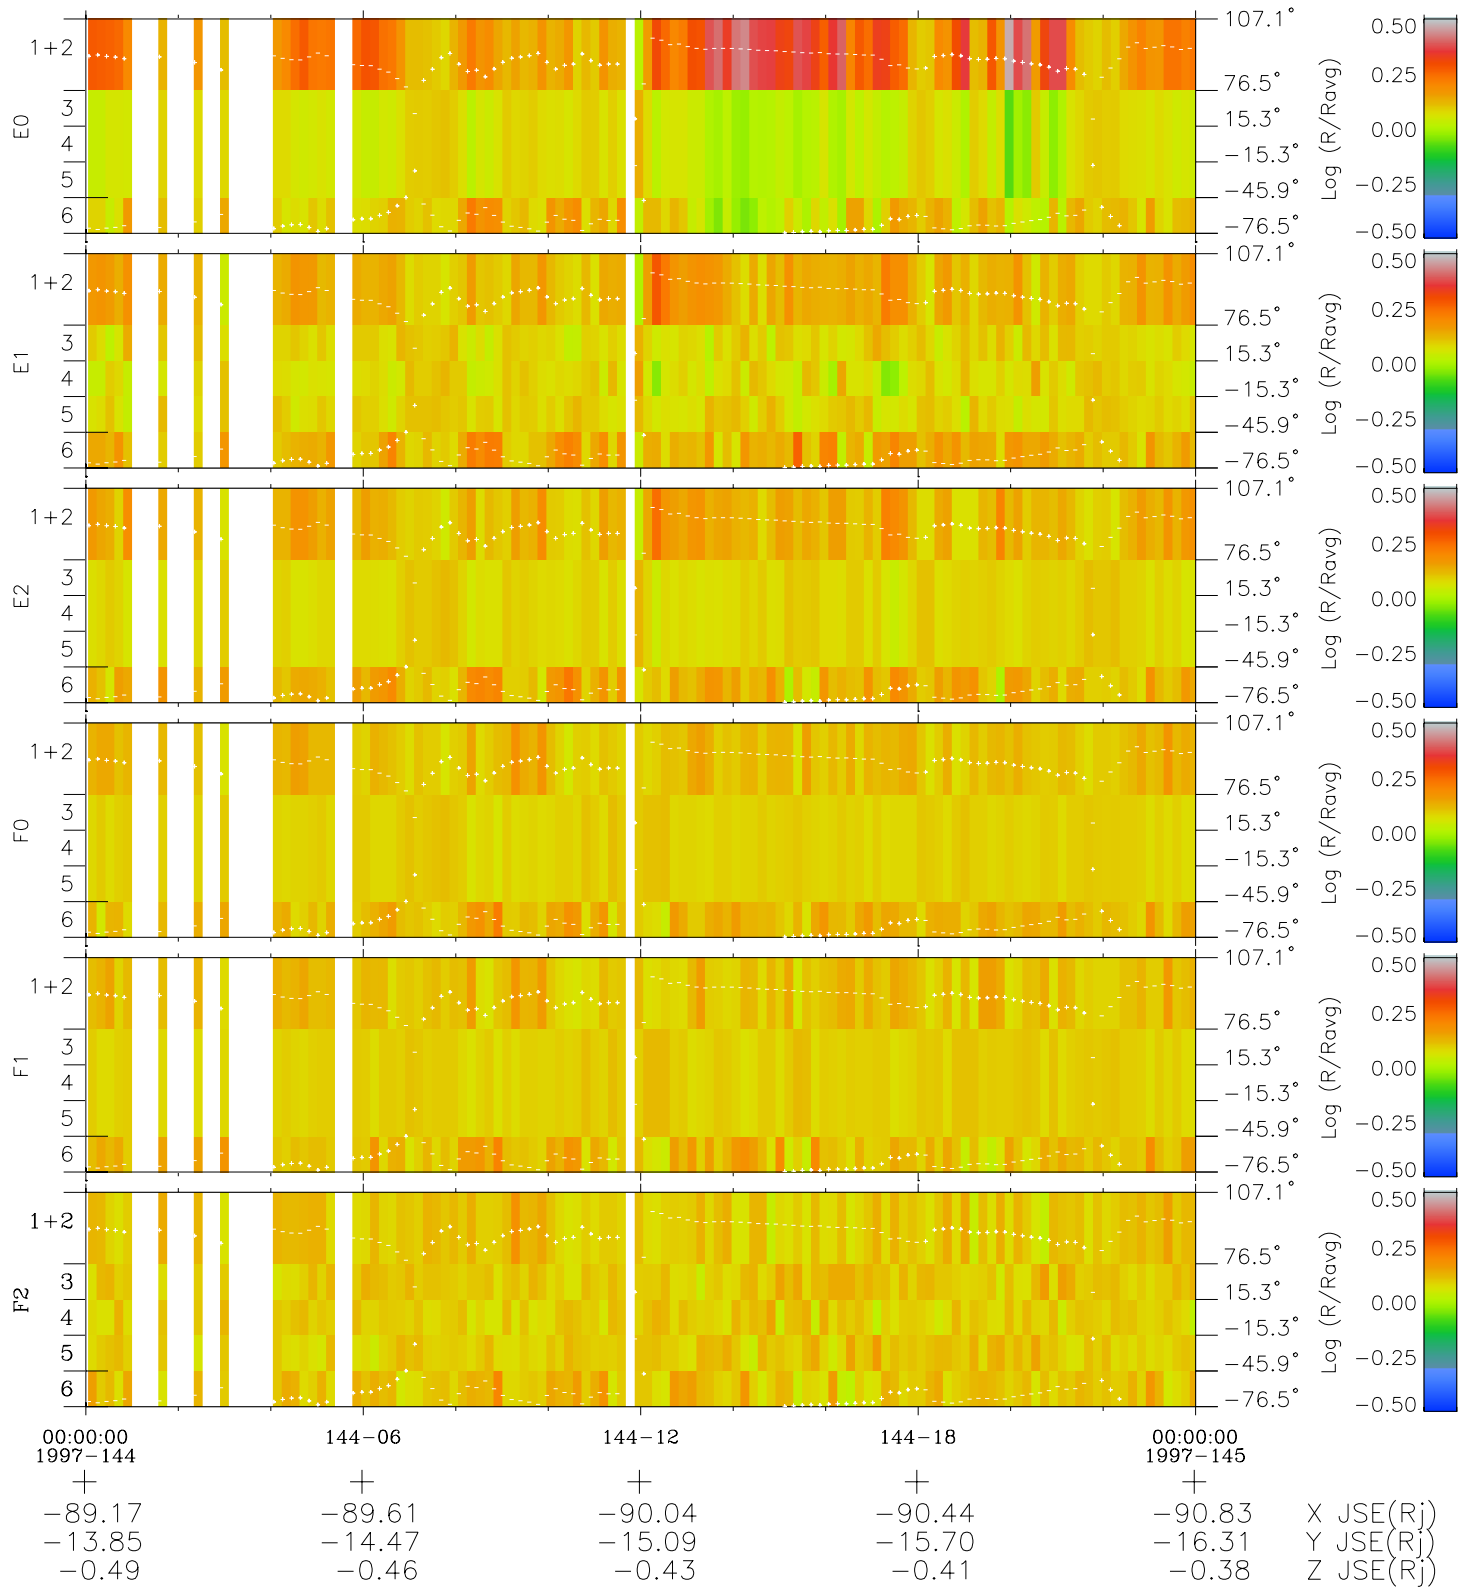

Galileo EPD Real Elevation Anisotropies 97144

Software Version: RTELEV_MEAN V 1.20
 Data Production: 06-03-00
 Plot Production: Sat Sep 15 08:13:52 2001
 Color File: wondr3
 Geofactor File: 1.1

- ◇ = Jupiter look direction
- = Corotation look direction