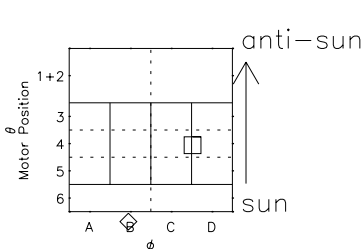

Galileo EPD Real Elevation Anisotropies 97144

Software Version: RTELEV_MEAN V 1.20
 Data Production: 06-03-00
 Plot Production: Sat Sep 15 08:13:52 2001
 Color File: wondr3
 Geofactor File: 1.1

- ◇ = Jupiter look direction
- = Corotation look direction