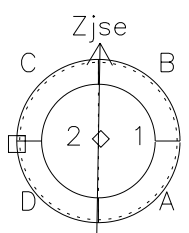

Galileo EPD Real Time Azimuth Anisotropies 97144

Software Version: RTAZIM_FLUX V 1.20
 Data Production: 06-03-00
 Plot Production: Sat Sep 15 08:14:37 2001
 Color File: wondr3
 Geofactor File: 1.1

00:00:00 1997-144	144-06	144-12	144-18	00:00:00 1997-145	
+	+	+	+	+	X JSE(R _j)
-89.17	-89.61	-90.04	-90.44	-90.83	Y JSE(R _j)
-13.85	-14.47	-15.09	-15.70	-16.31	Z JSE(R _j)
-0.49	-0.46	-0.43	-0.41	-0.38	

- ◇ = Jupiter look direction
- = Corotation look direction