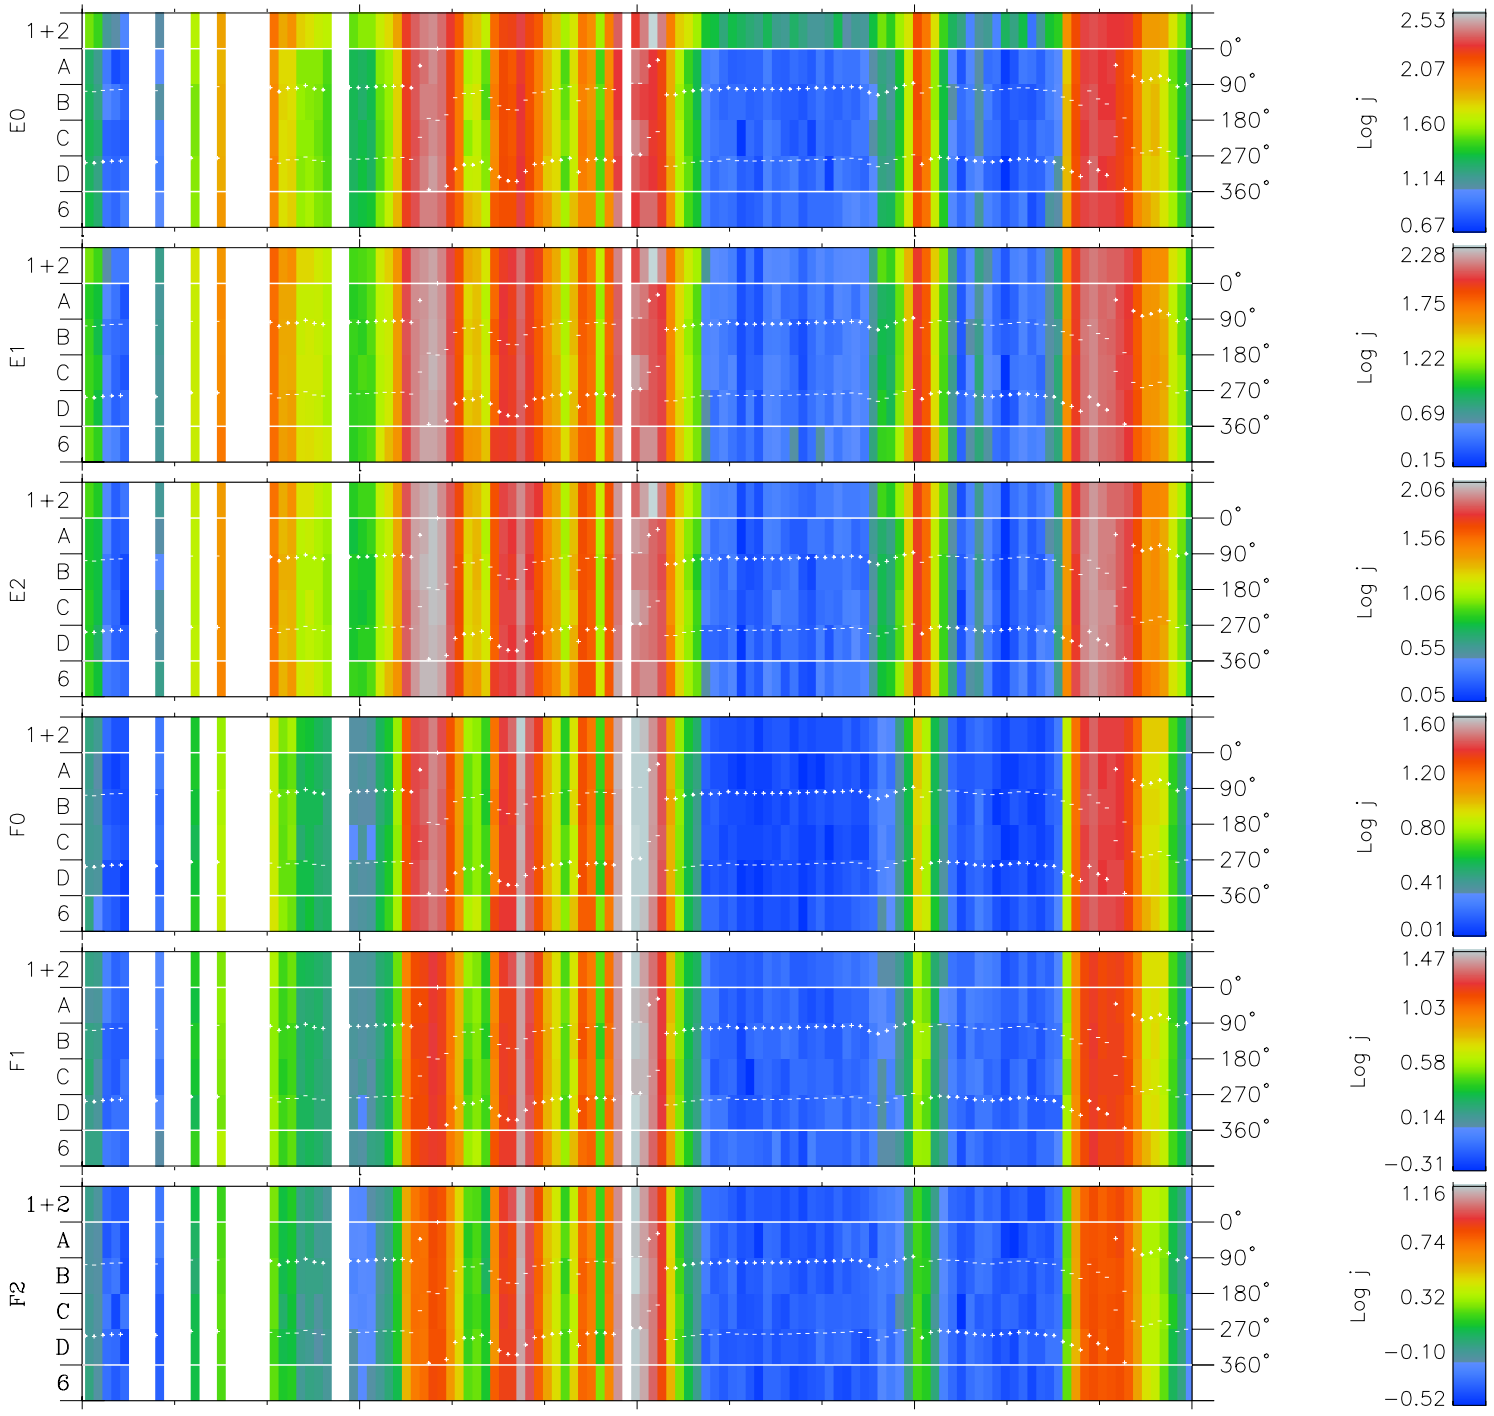

Galileo EPD Real Time Azimuth Anisotropies 97144

Software Version: RTAZIM_FLUX V 1.20
 Data Production: 06-03-00
 Plot Production: Sat Sep 15 08:14:37 2001
 Color File: wondr3
 Geofactor File: 1.1

00:00:00 1997-144	144-06	144-12	144-18	00:00:00 1997-145	
+	+	+	+	+	X JSE(R _j)
-89.17	-89.61	-90.04	-90.44	-90.83	Y JSE(R _j)
-13.85	-14.47	-15.09	-15.70	-16.31	Z JSE(R _j)
-0.49	-0.46	-0.43	-0.41	-0.38	

- ◇ = Jupiter look direction
- = Corotation look direction