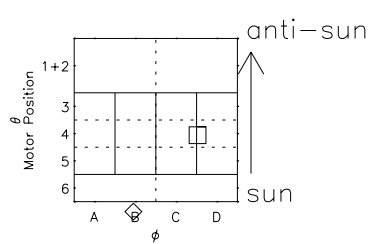

Galileo EPD Real Time Azimuth Anisotropies 97144

Software Version: RTAZIM_NORM V 1.20
 Data Production: 06-03-00
 Plot Production: Sat Sep 15 08:14:42 2001
 Color File: wondr3
 Geofactor File: 1.1

00:00:00 1997-144	144-06	144-12	144-18	00:00:00 1997-145	
+	+	+	+	+	X JSE(R _j)
-89.17	-89.61	-90.04	-90.44	-90.83	Y JSE(R _j)
-13.85	-14.47	-15.09	-15.70	-16.31	Z JSE(R _j)
-0.49	-0.46	-0.43	-0.41	-0.38	

◇ = Jupiter look direction
 □ = Corotation look direction