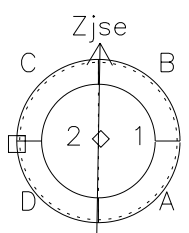

Galileo EPD Real Time Azimuth Anisotropies 97144

Software Version: RTAZIM_NORM V 1.20
 Data Production: 06-03-00
 Plot Production: Sat Sep 15 08:14:42 2001
 Color File: wondr3
 Geofactor File: 1.1

00:00:00 1997-144	144-06	144-12	144-18	00:00:00 1997-145	
+	+	+	+	+	X JSE(R _j)
-89.17	-89.61	-90.04	-90.44	-90.83	Y JSE(R _j)
-13.85	-14.47	-15.09	-15.70	-16.31	Z JSE(R _j)
-0.49	-0.46	-0.43	-0.41	-0.38	

◇ = Jupiter look direction
 □ = Corotation look direction