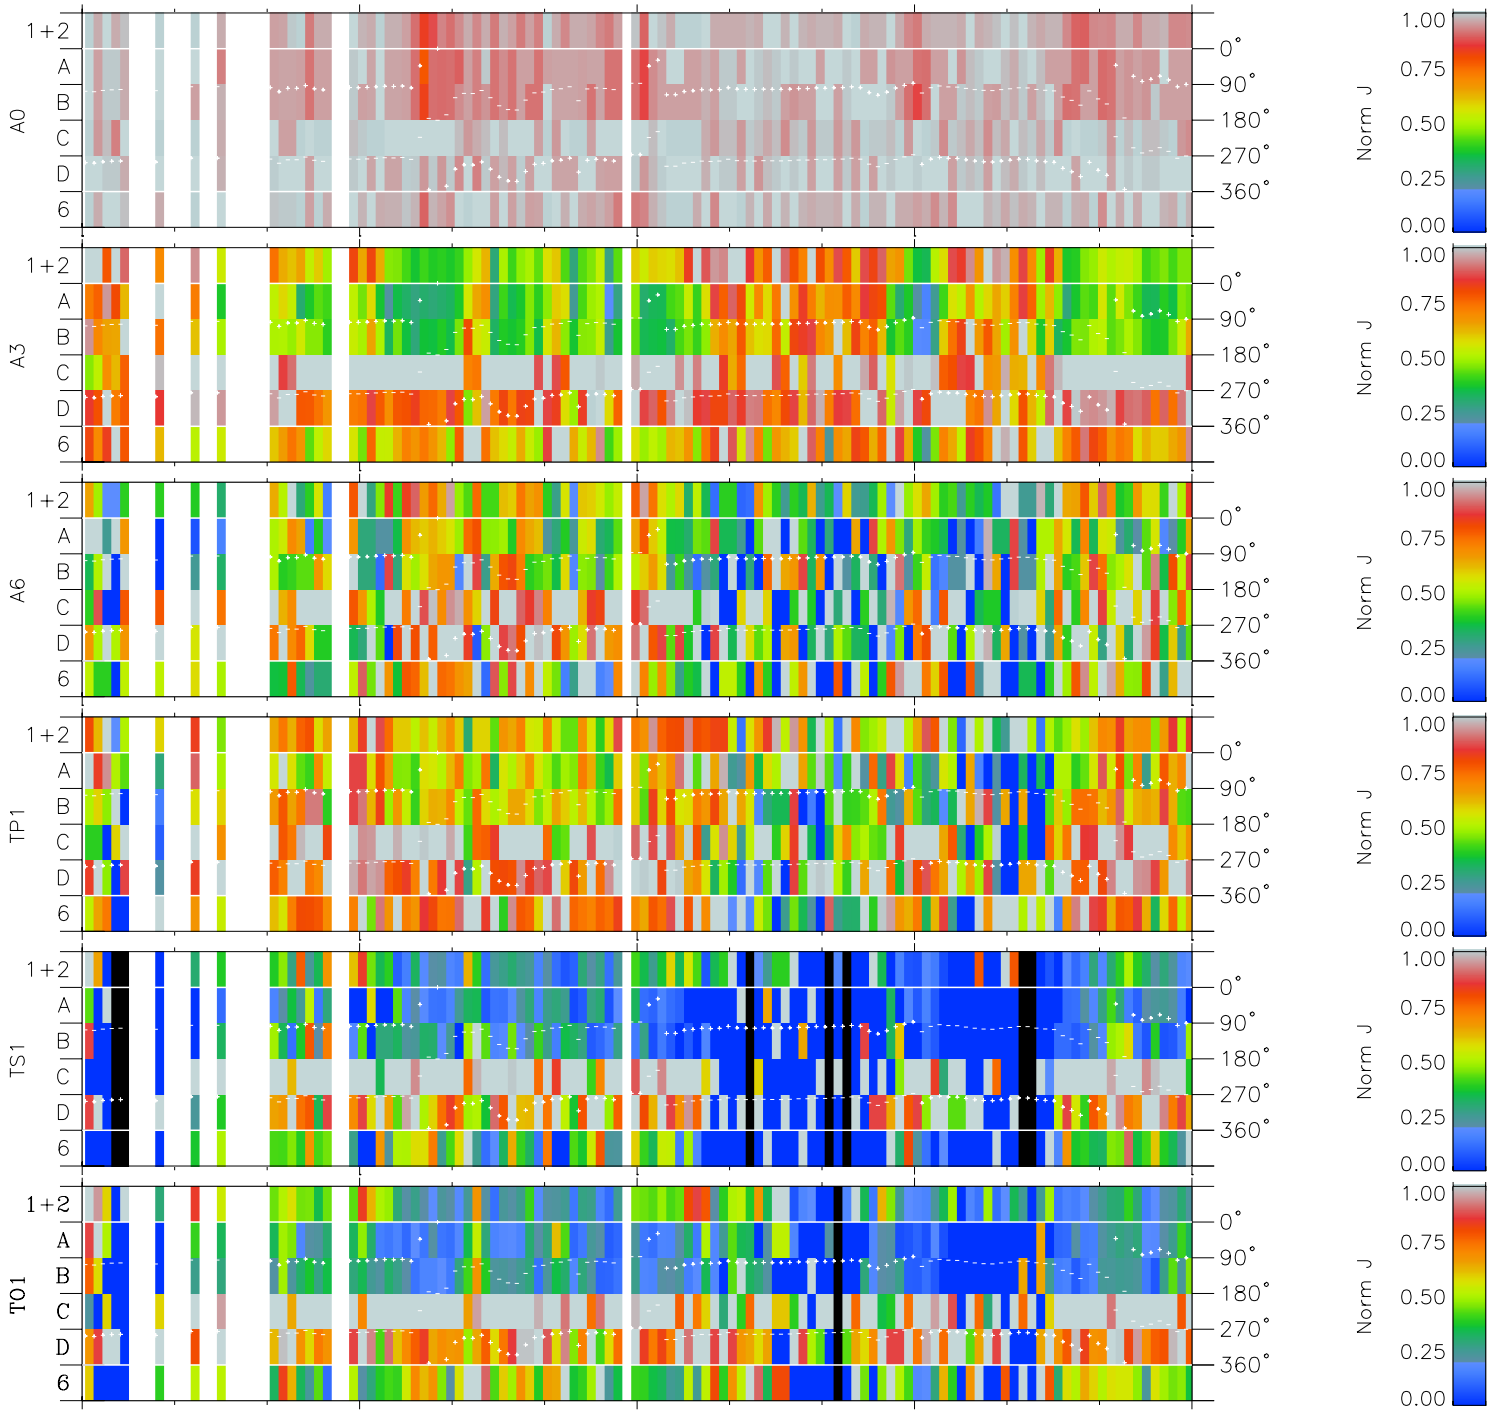

Galileo EPD Real Time Azimuth Anisotropies 97144

Software Version: RTAZIM_NORM V 1.20
 Data Production: 06-03-00
 Plot Production: Sat Sep 15 08:14:42 2001
 Color File: wondr3
 Geofactor File: 1.1

00:00:00 1997-144	144-06	144-12	144-18	00:00:00 1997-145	
+	+	+	+	+	X JSE(R _j)
-89.17	-89.61	-90.04	-90.44	-90.83	Y JSE(R _j)
-13.85	-14.47	-15.09	-15.70	-16.31	Z JSE(R _j)
-0.49	-0.46	-0.43	-0.41	-0.38	

◇ = Jupiter look direction
 □ = Corotation look direction