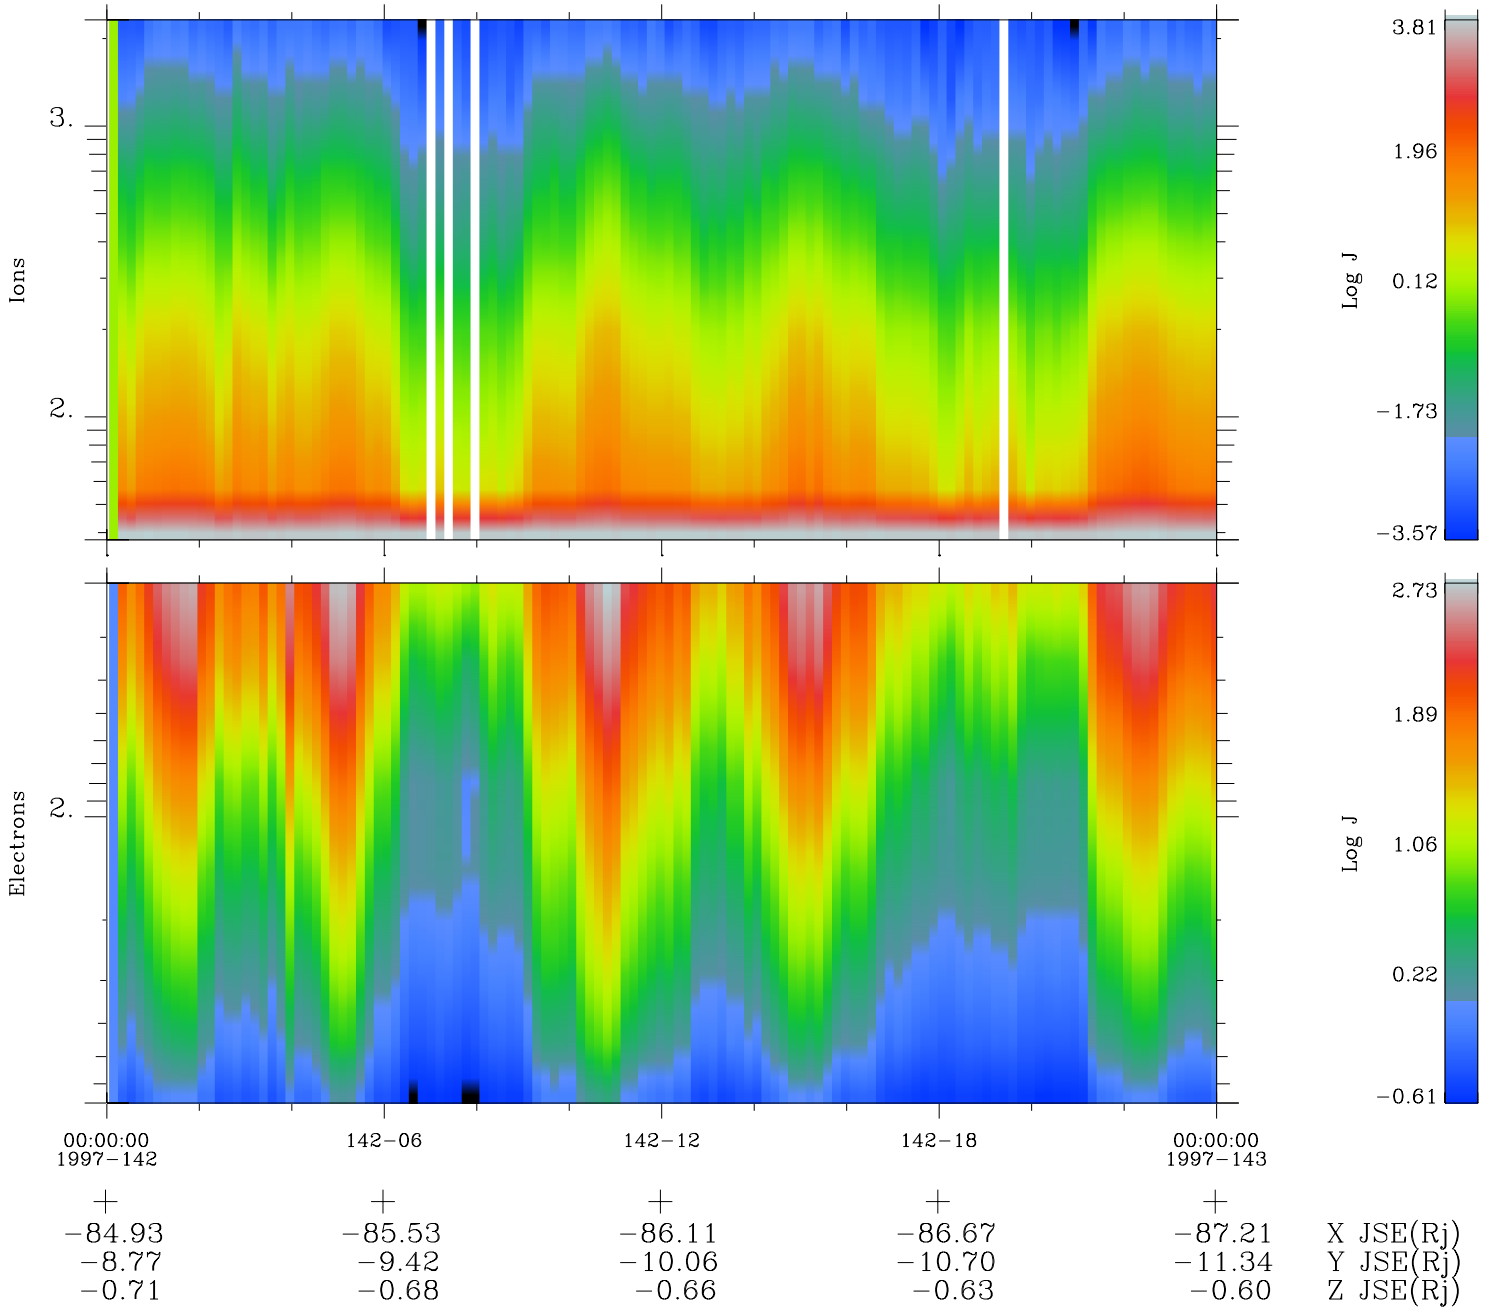

# Galileo EPD Real Time Omni Spectrum 97142

Software Version: RTSPEC\_OMNI V 1.20  
 Data Production: 06-03-00  
 Plot Production: Sat Sep 15 07:56:40 2001  
 Color File: wondr3  
 Geofactor File: 1.1

◇ = Jupiter look direction  
 □ = Corotation look direction