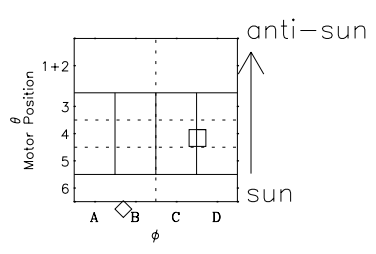

# Galileo EPD Real Time Omni Spectrum 97142

Software Version: RTSPEC\_OMNI V 1.20  
 Data Production: 06-03-00  
 Plot Production: Sat Sep 15 07:56:40 2001  
 Color File: wondr3  
 Geofactor File: 1.1

◇ = Jupiter look direction  
 □ = Corotation look direction