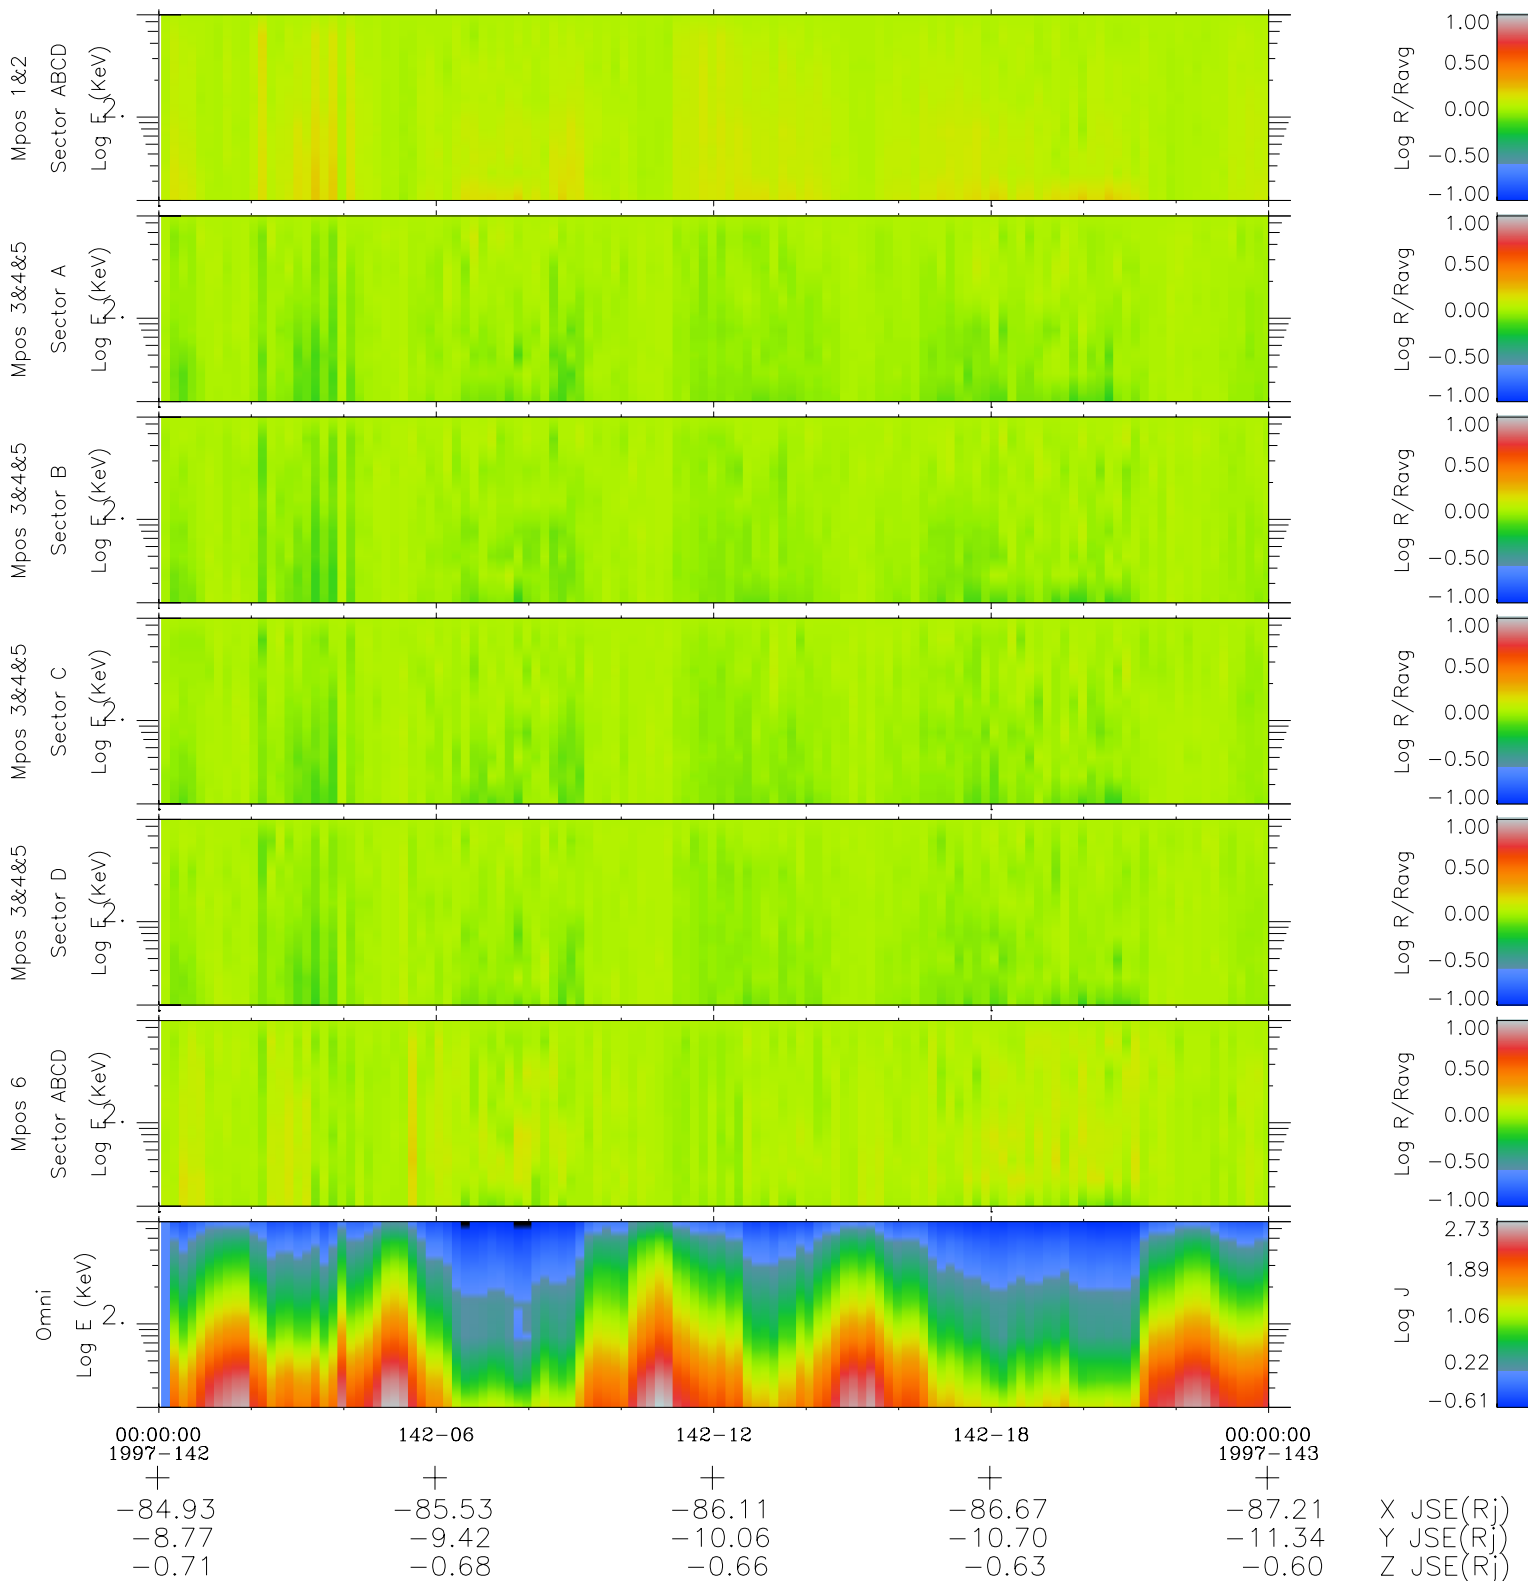

Galileo EPD Real Time R6 Electrons Spectra 97142

Software Version: RTSPEC_R6 V 1.20
 Data Production: 06-03-00
 Plot Production: Sat Sep 15 07:56:33 2001
 Color File: wondr3
 Geofactor File: 1.1

◇ = Jupiter look direction
 □ = Corotation look direction