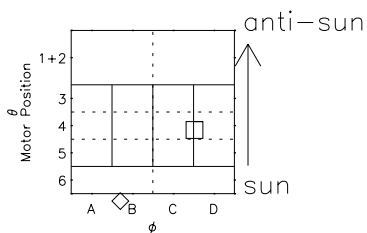

Galileo EPD Real Time R6 Electrons Spectra 97142

Software Version: RTSPEC_R6 V 1.20
 Data Production: 06-03-00
 Plot Production: Sat Sep 15 07:56:33 2001
 Color File: wondr3
 Geofactor File: 1.1

◇ = Jupiter look direction
 □ = Corotation look direction