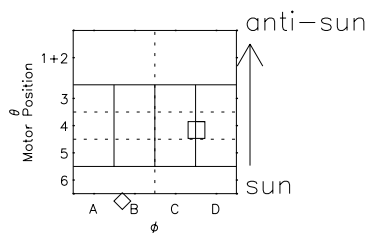

Galileo EPD Real Time R6 Ions Spectra 97142

Software Version: RTSPEC_R6 V 1.20
 Data Production: 06-03-00
 Plot Production: Sat Sep 15 07:56:26 2001
 Color File: wondr3
 Geofactor File: 1.1

◇ = Jupiter look direction
 □ = Corotation look direction