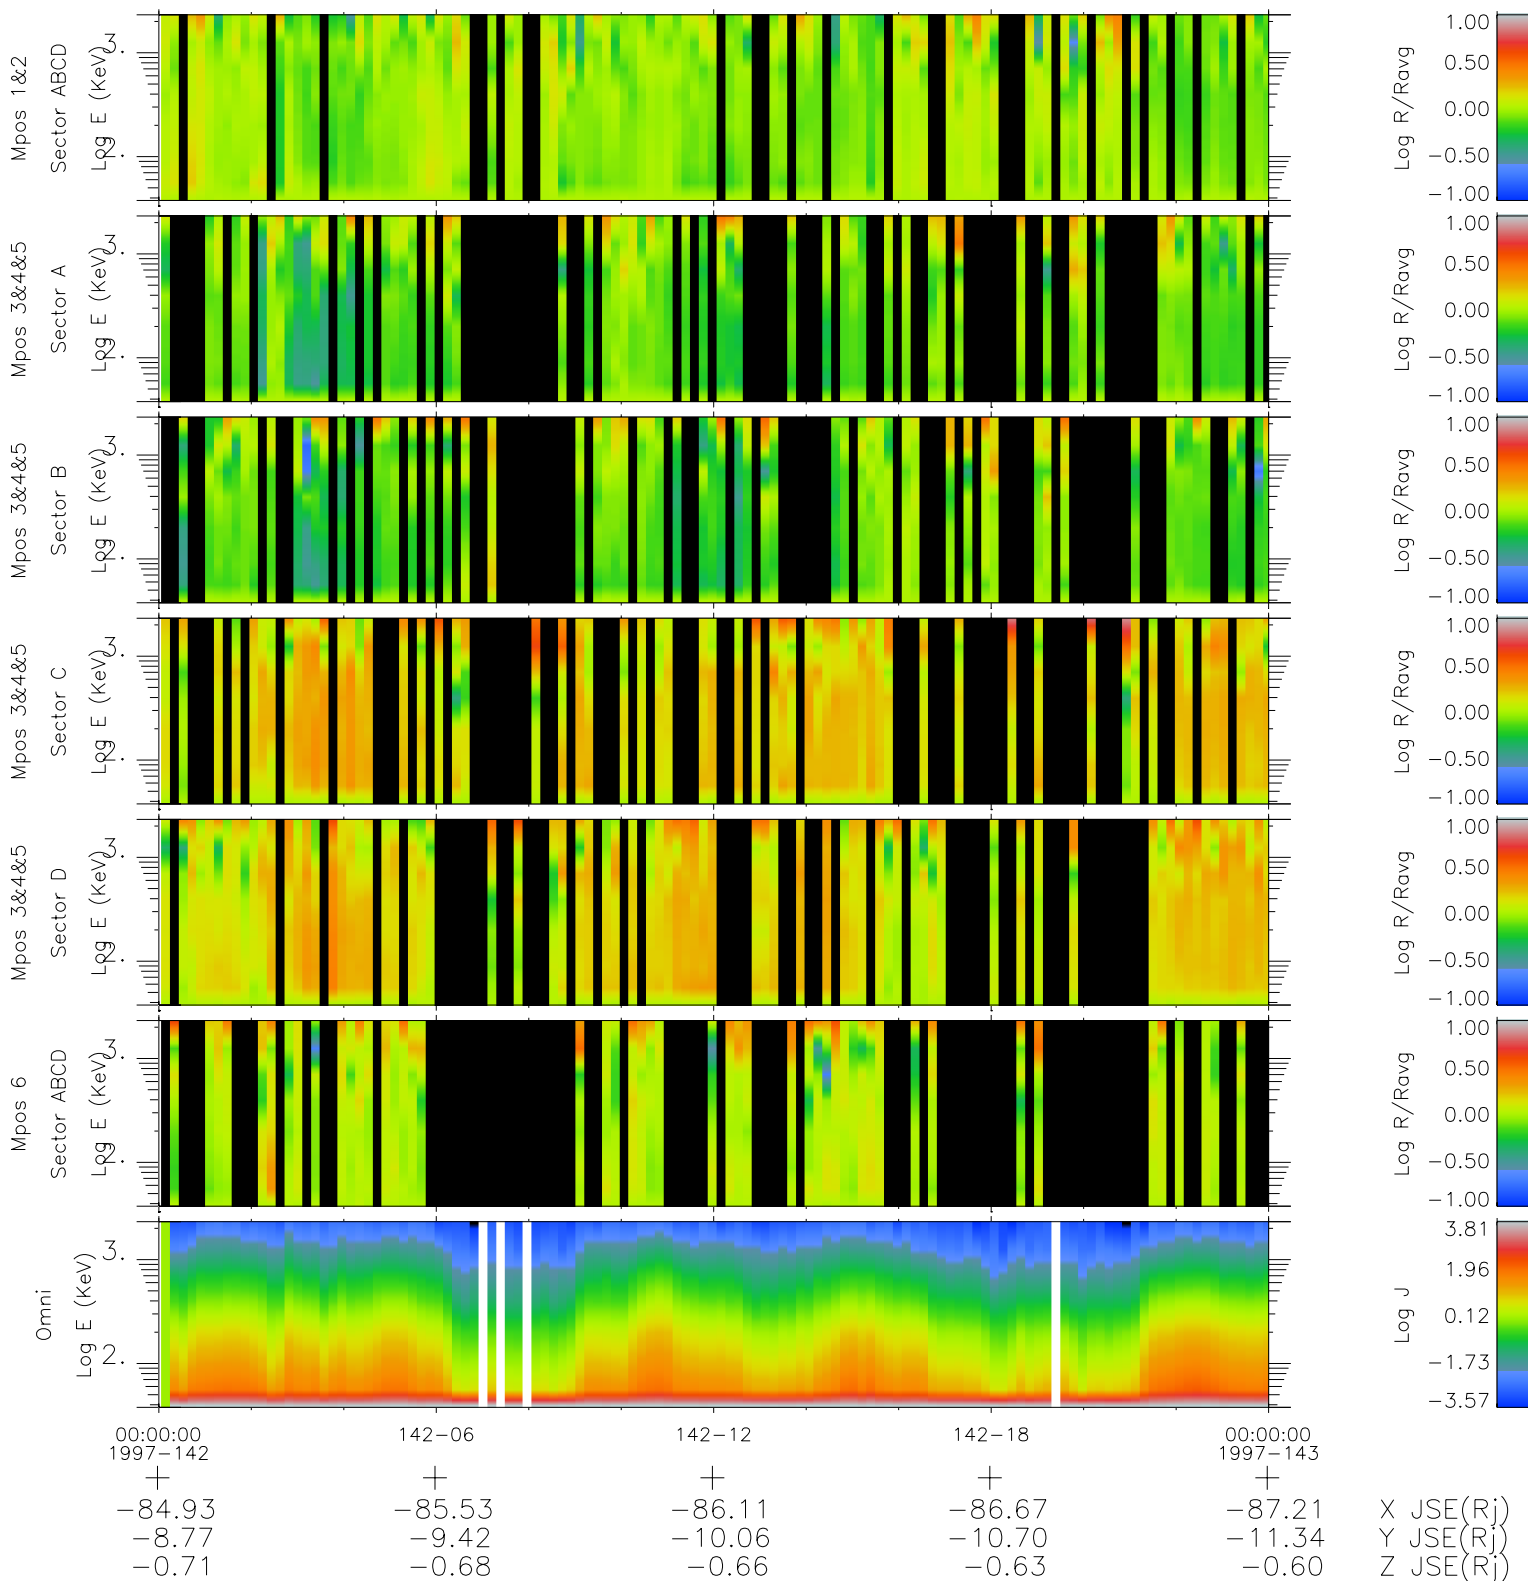

Galileo EPD Real Time R6 Ions Spectra 97142

Software Version: RTSPEC_R6 V 1.20
 Data Production: 06-03-00
 Plot Production: Sat Sep 15 07:56:26 2001
 Color File: wondr3
 Geofactor File: 1.1

◇ = Jupiter look direction
 □ = Corotation look direction