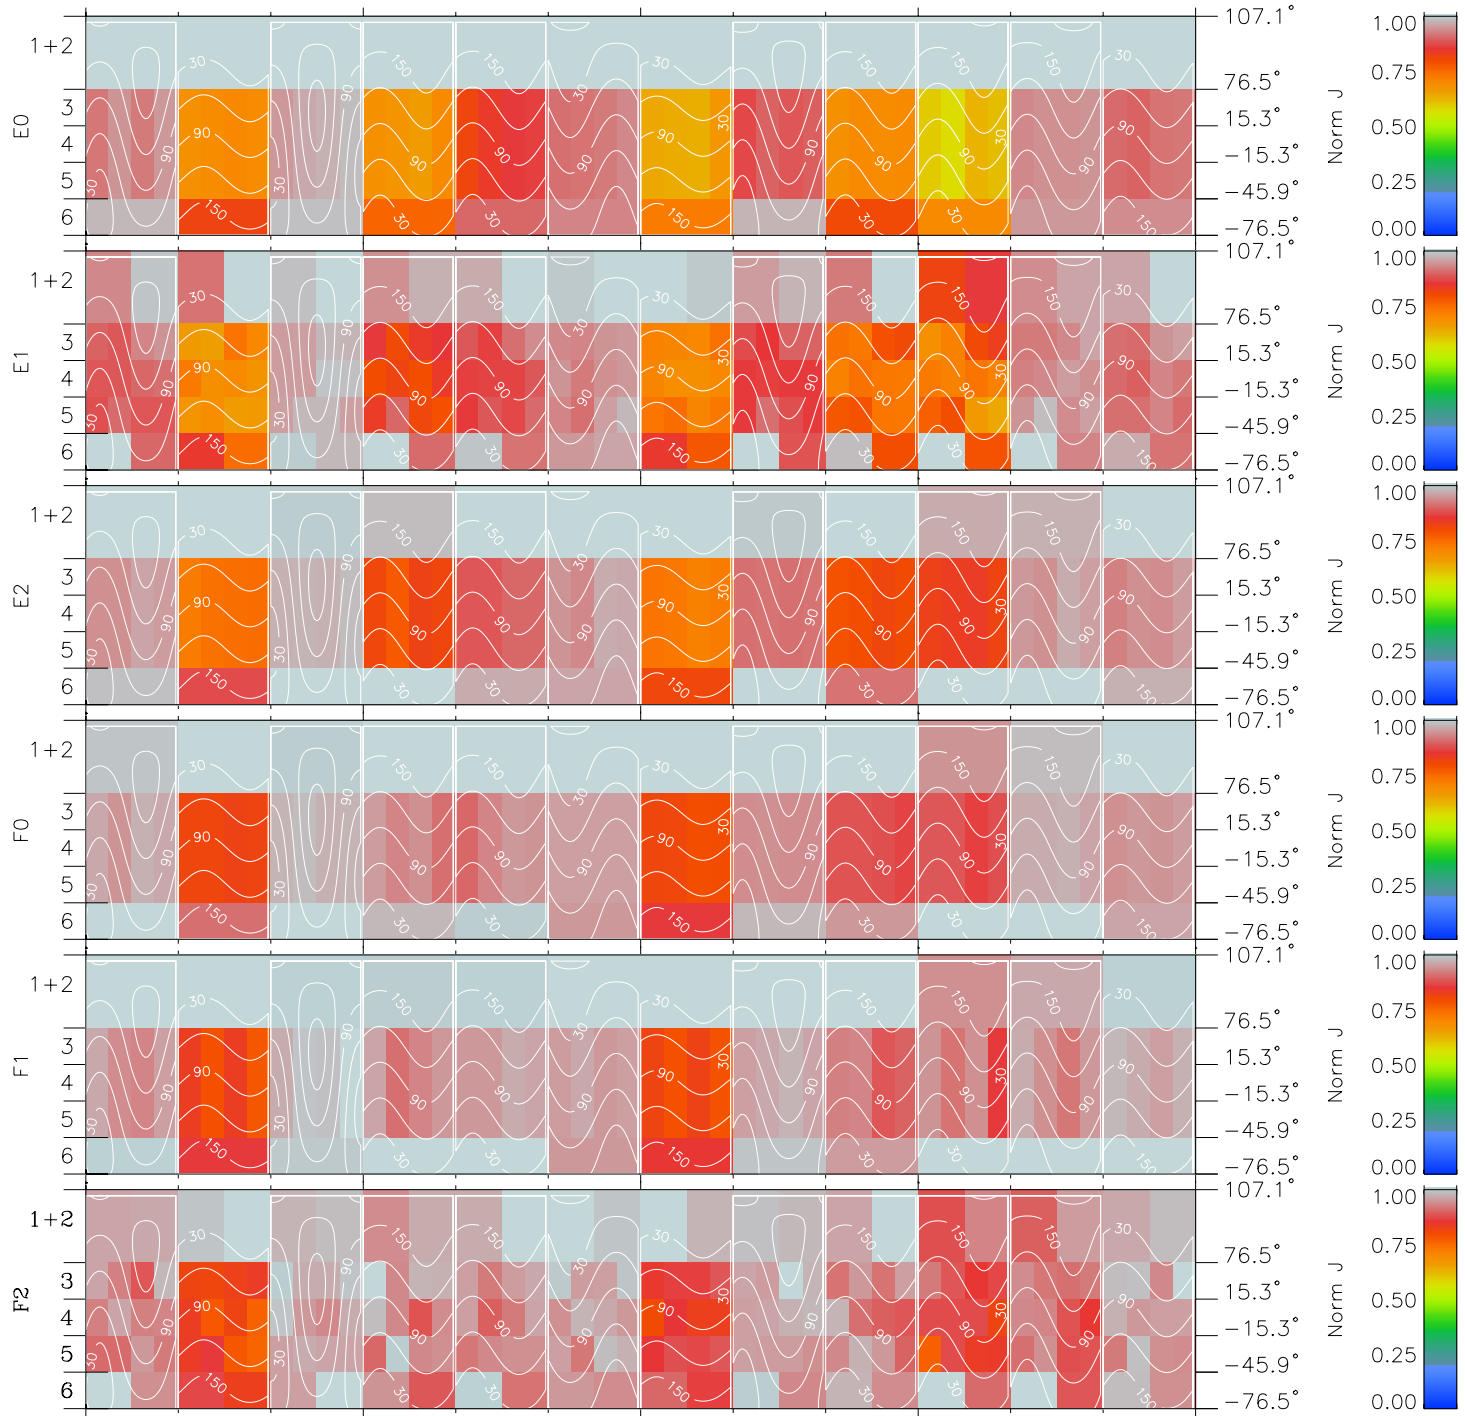

Galileo EPD Real Time All-Sky Anisotropies 97142

Software Version: RTSKY_NORM V 1.20
 Data Production: 06-03-00
 Plot Production: Sat Sep 15 07:57:27 2001
 Color File: wondr3
 Geofactor File: 1.1

00:00:00 1997-142	142-06	142-12	142-18	00:00:00 1997-143	
+	+	+	+	+	X JSE(R _j)
-84.93	-85.53	-86.11	-86.67	-87.21	Y JSE(R _j)
-8.77	-9.42	-10.06	-10.70	-11.34	Z JSE(R _j)
-0.71	-0.68	-0.66	-0.63	-0.60	

- ◇ = Jupiter look direction
- = Corotation look direction