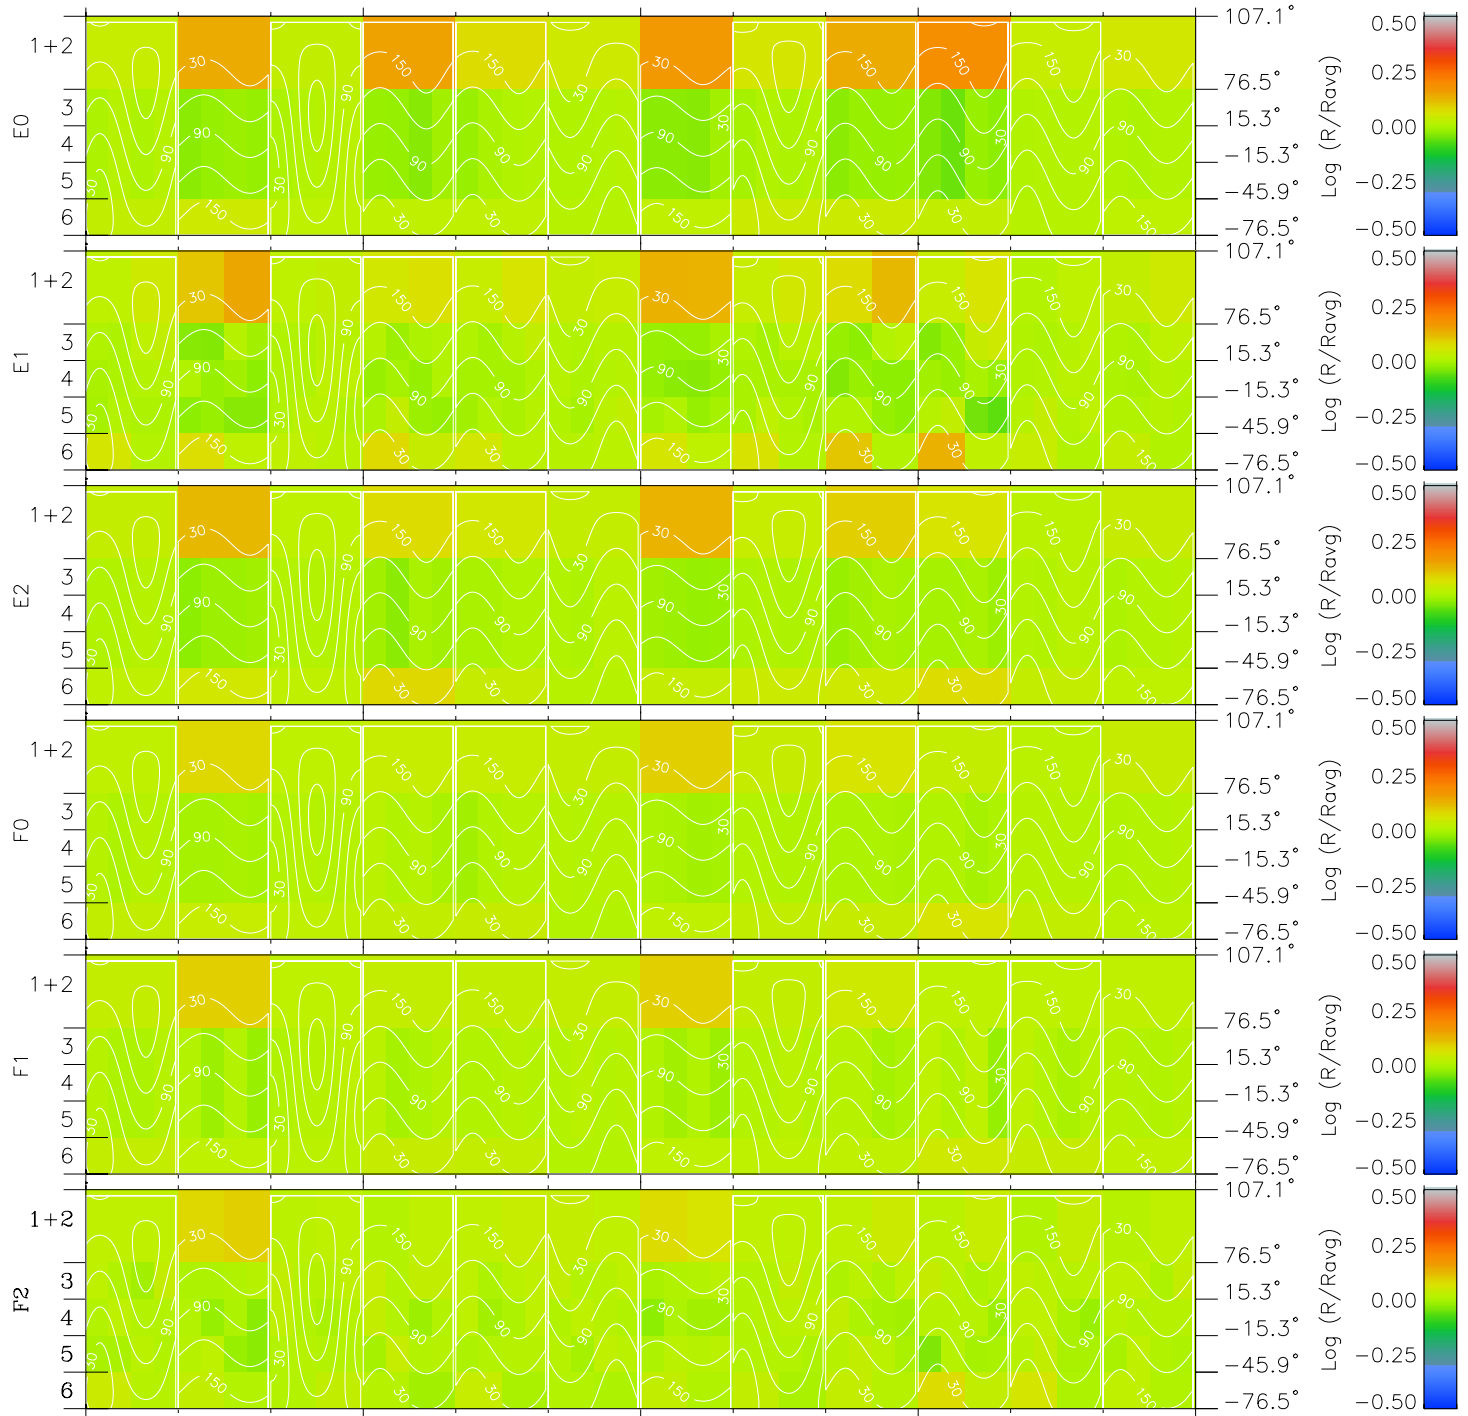

# Galileo EPD Real Time All-Sky Anisotropies 97142

Software Version: RTSKY\_MEAN V 1.20  
 Data Production: 06-03-00  
 Plot Production: Sat Sep 15 07:56:55 2001  
 Color File: wondr3  
 Geofactor File: 1.1

| 00:00:00<br>1997-142 | 142-06 | 142-12 | 142-18 | 00:00:00<br>1997-143 |                        |
|----------------------|--------|--------|--------|----------------------|------------------------|
| +                    | +      | +      | +      | +                    |                        |
| -84.93               | -85.53 | -86.11 | -86.67 | -87.21               | X JSE(R <sub>j</sub> ) |
| -8.77                | -9.42  | -10.06 | -10.70 | -11.34               | Y JSE(R <sub>j</sub> ) |
| -0.71                | -0.68  | -0.66  | -0.63  | -0.60                | Z JSE(R <sub>j</sub> ) |

- ◇ = Jupiter look direction
- = Corotation look direction