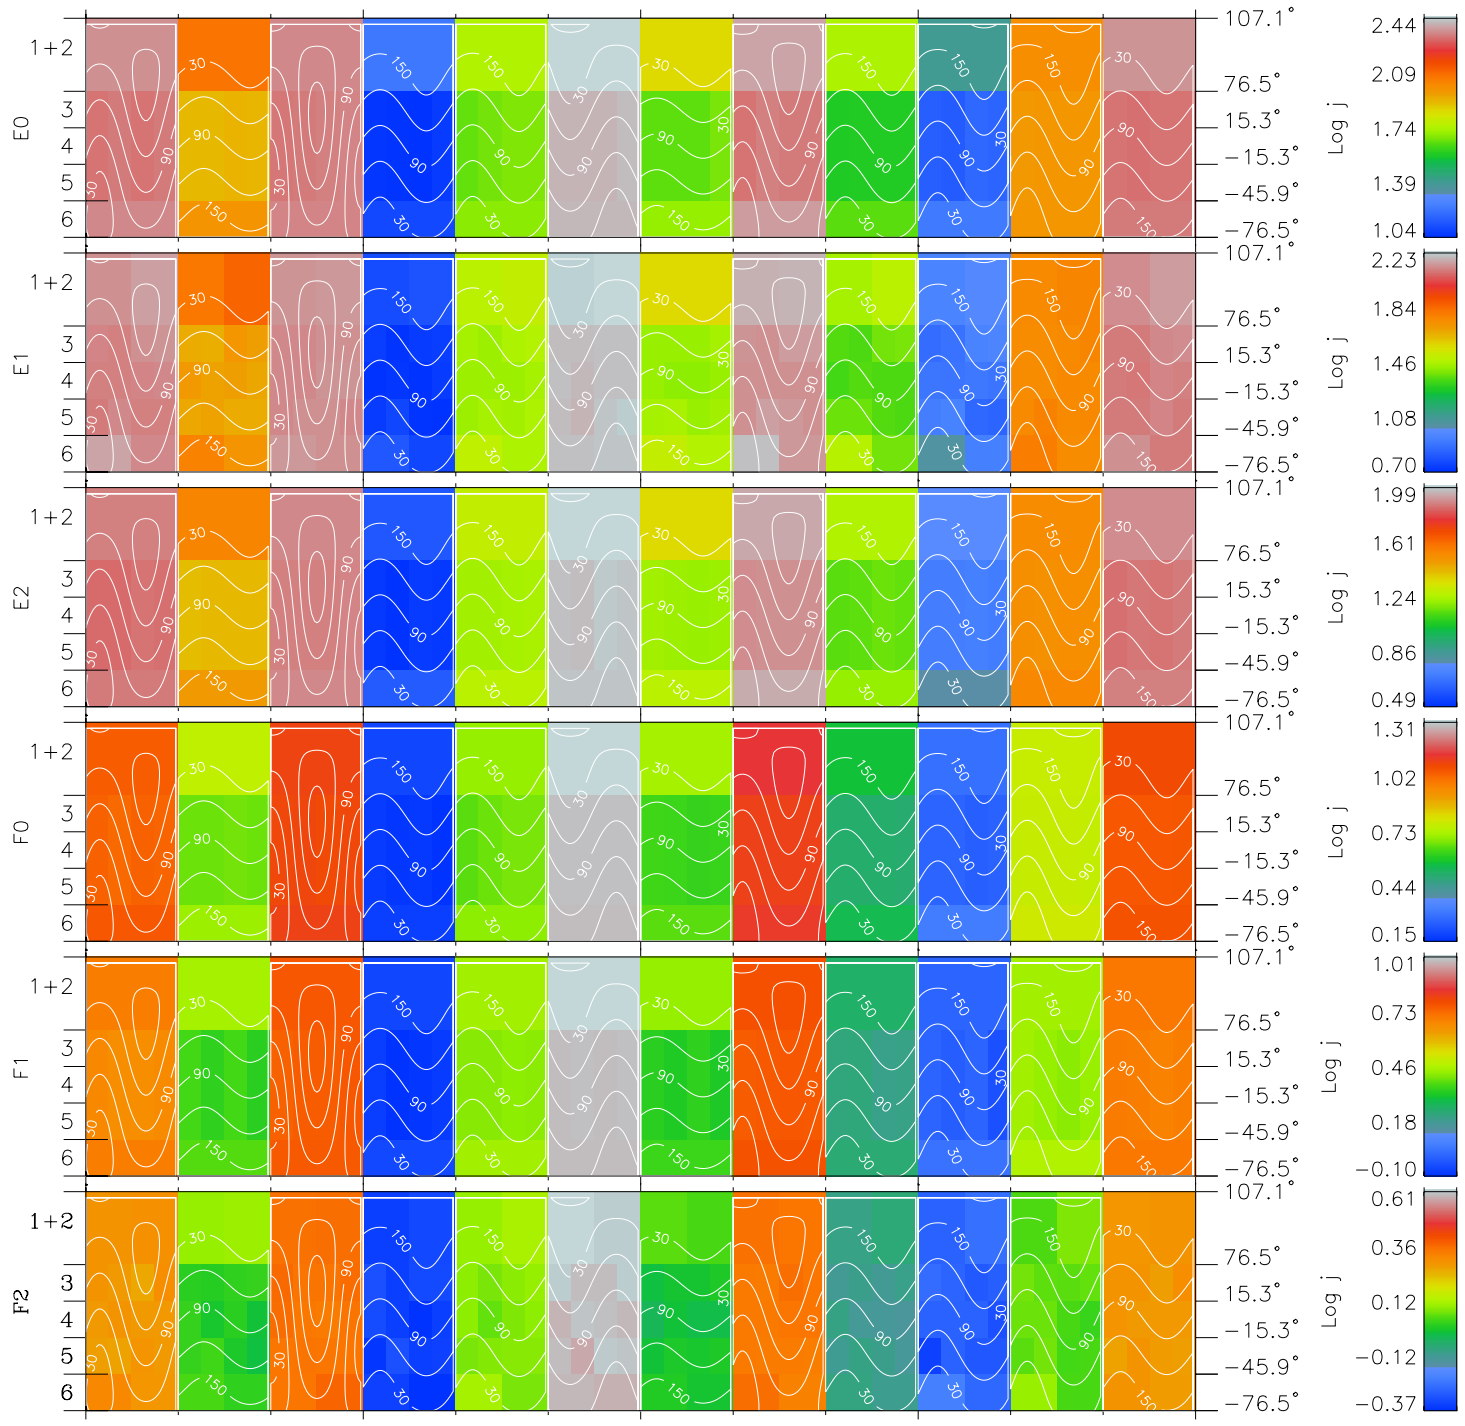

Galileo EPD Real Time All-Sky Anisotropies 97142

Software Version: RTSKY_FLUX V 1.20
 Data Production: 06-03-00
 Plot Production: Sat Sep 15 07:57:11 2001
 Color File: wondr3
 Geofactor File: 1.1

00:00:00 1997-142	142-06	142-12	142-18	00:00:00 1997-143	
+	+	+	+	+	
-84.93	-85.53	-86.11	-86.67	-87.21	X JSE(R _j)
-8.77	-9.42	-10.06	-10.70	-11.34	Y JSE(R _j)
-0.71	-0.68	-0.66	-0.63	-0.60	Z JSE(R _j)

- ◇ = Jupiter look direction
- = Corotation look direction