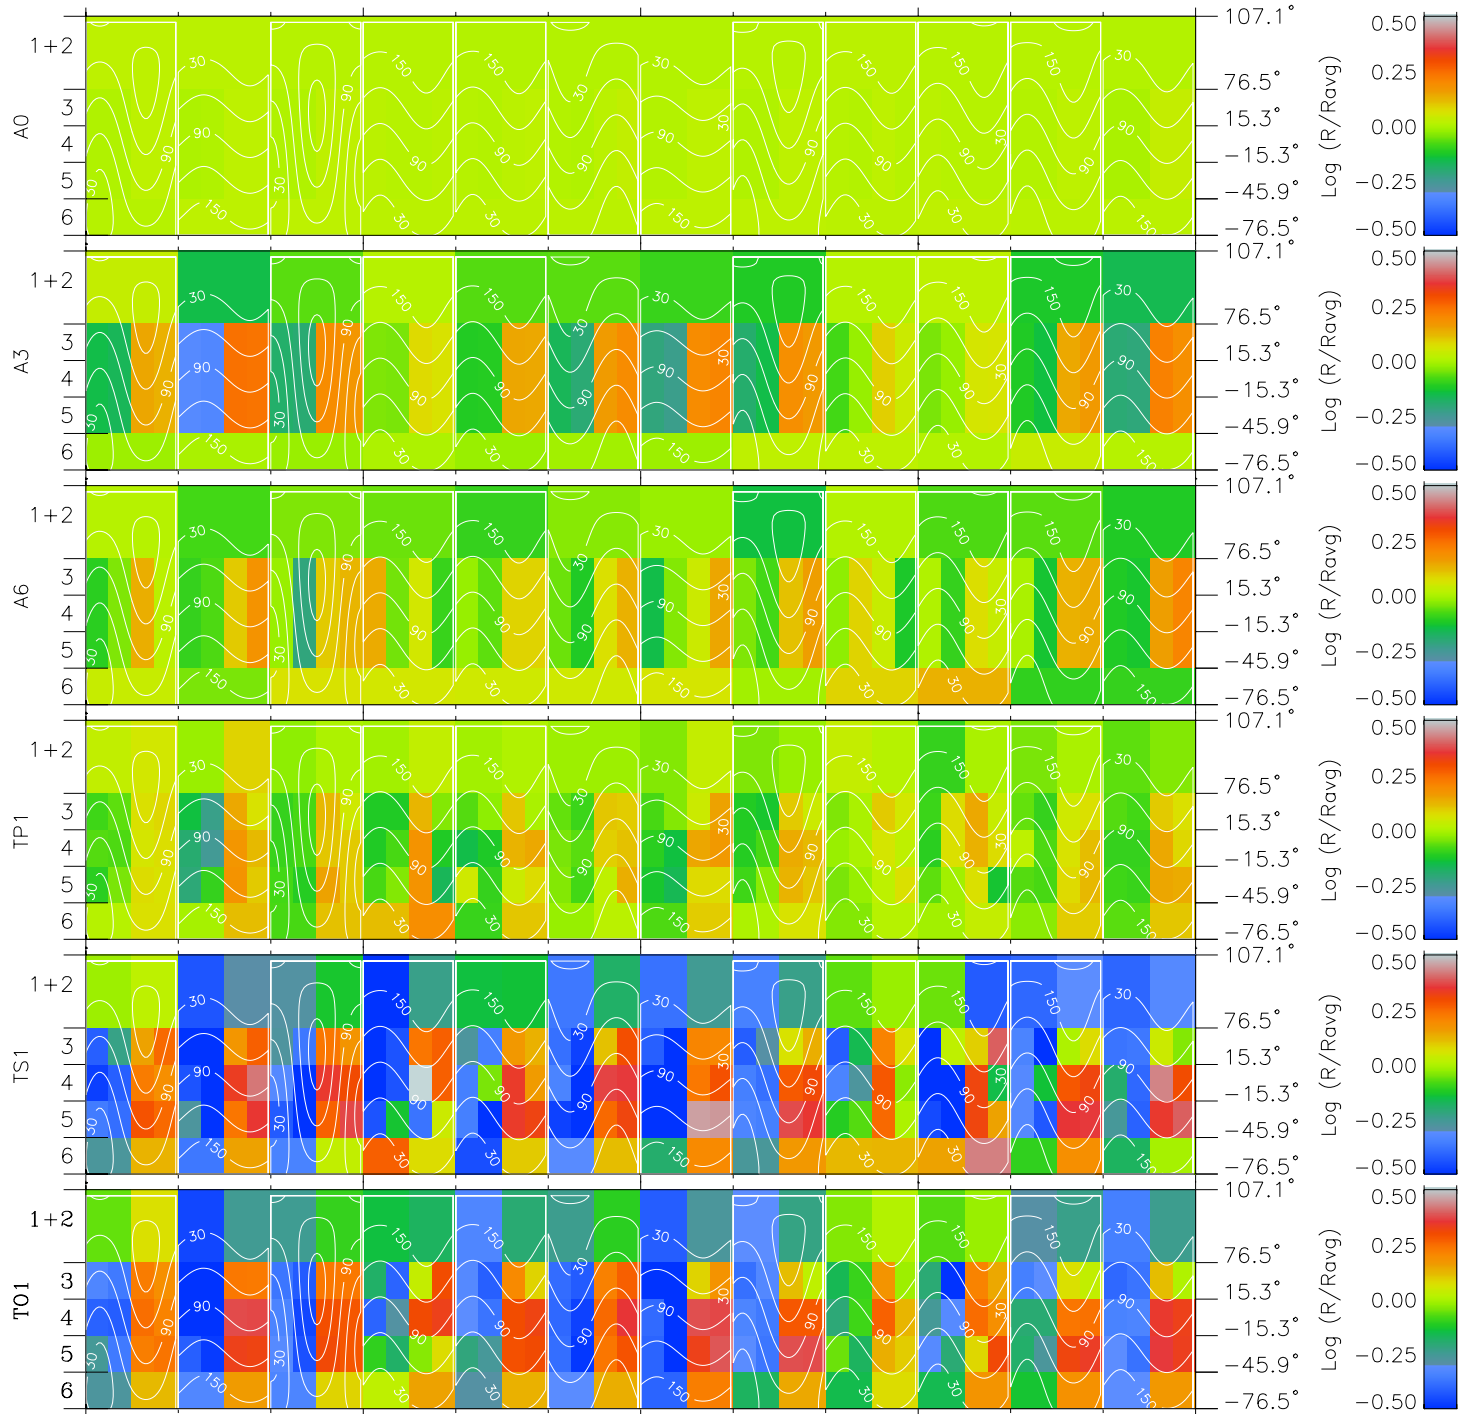

Galileo EPD Real Time All-Sky Anisotropies 97142

Software Version: RTSKY_MEAN V 1.20
 Data Production: 06-03-00
 Plot Production: Sat Sep 15 07:56:48 2001
 Color File: wondr3
 Geofactor File: 1.1

00:00:00
1997-142

142-06

142-12

142-18

00:00:00
1997-143

+
-84.93
-8.77
-0.71

+
-85.53
-9.42
-0.68

+
-86.11
-10.06
-0.66

+
-86.67
-10.70
-0.63

+
-87.21
-11.34
-0.60

X JSE(R_j)
Y JSE(R_j)
Z JSE(R_j)

- ◇ = Jupiter look direction
- = Corotation look direction