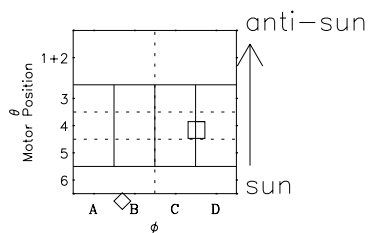

Galileo EPD Real-Time Omni 97142

Software Version: RTLINE_OMNI V 1.20
Data Production: 06-03-00
Plot Production: Sat Sep 15 07:58:46 2001

◇ = Jupiter look direction
□ = Corotation look direction