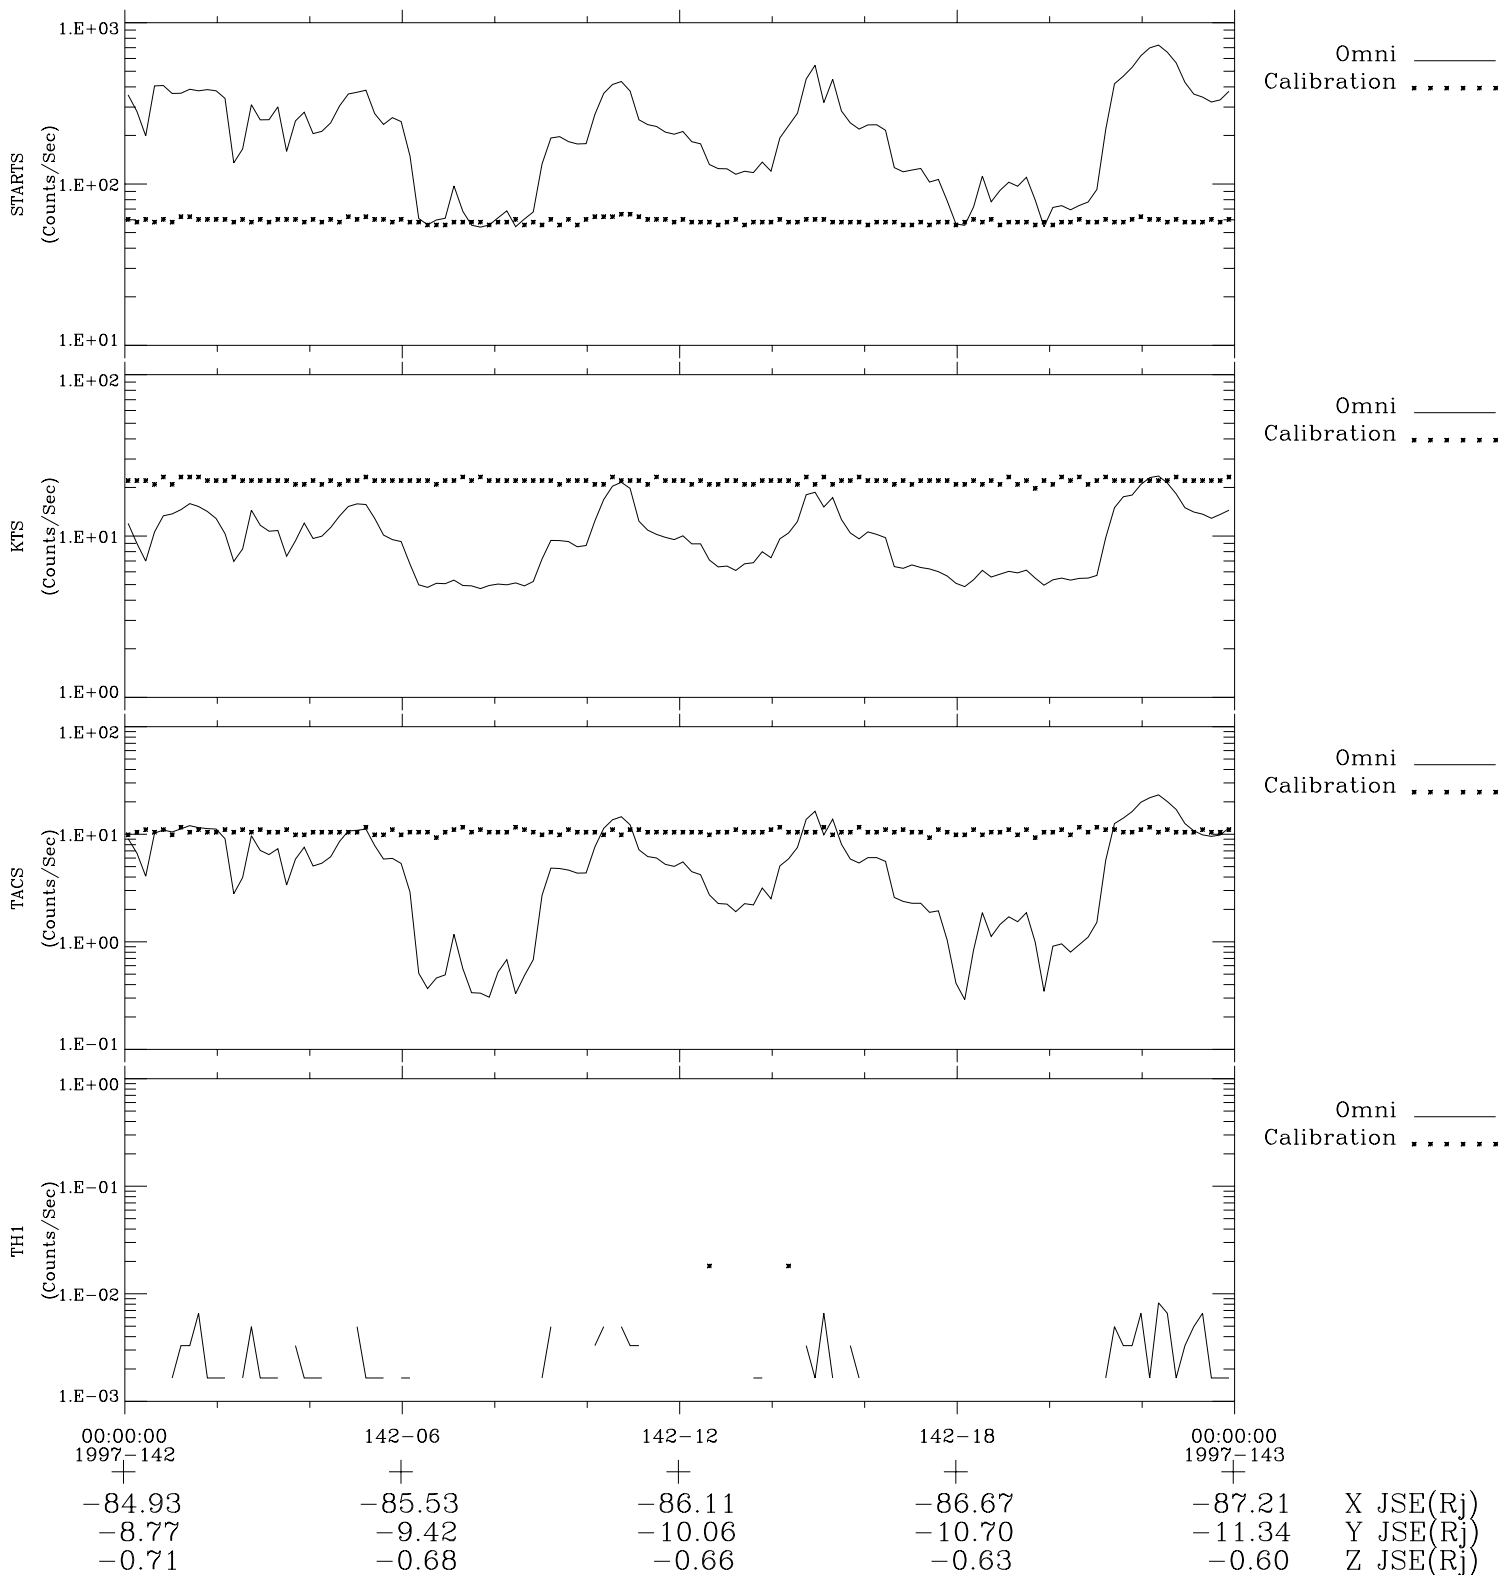

Galileo EPD Real-Time Omni 97142

Software Version: RTLINE_OMNI V 1.20
Data Production: 06-03-00
Plot Production: Sat Sep 15 07:58:46 2001

◇ = Jupiter look direction
□ = Corotation look direction