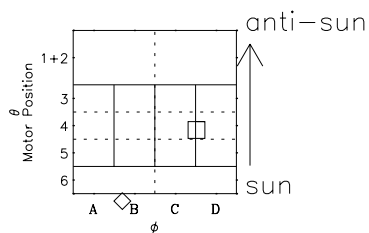

# Galileo EPD Real-Time Omni 97142

Software Version: RTLINE\_OMNI V 1.20  
Data Production: 06-03-00  
Plot Production: Sat Sep 15 07:58:45 2001

◇ = Jupiter look direction  
□ = Corotation look direction