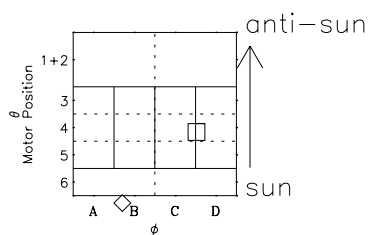

Galileo EPD Real-Time Omni 97142

Software Version: RTLINE_OMNI V 1.20
Data Production: 06-03-00
Plot Production: Sat Sep 15 07:58:44 2001

- ◇ = Jupiter look direction
- = Corotation look direction