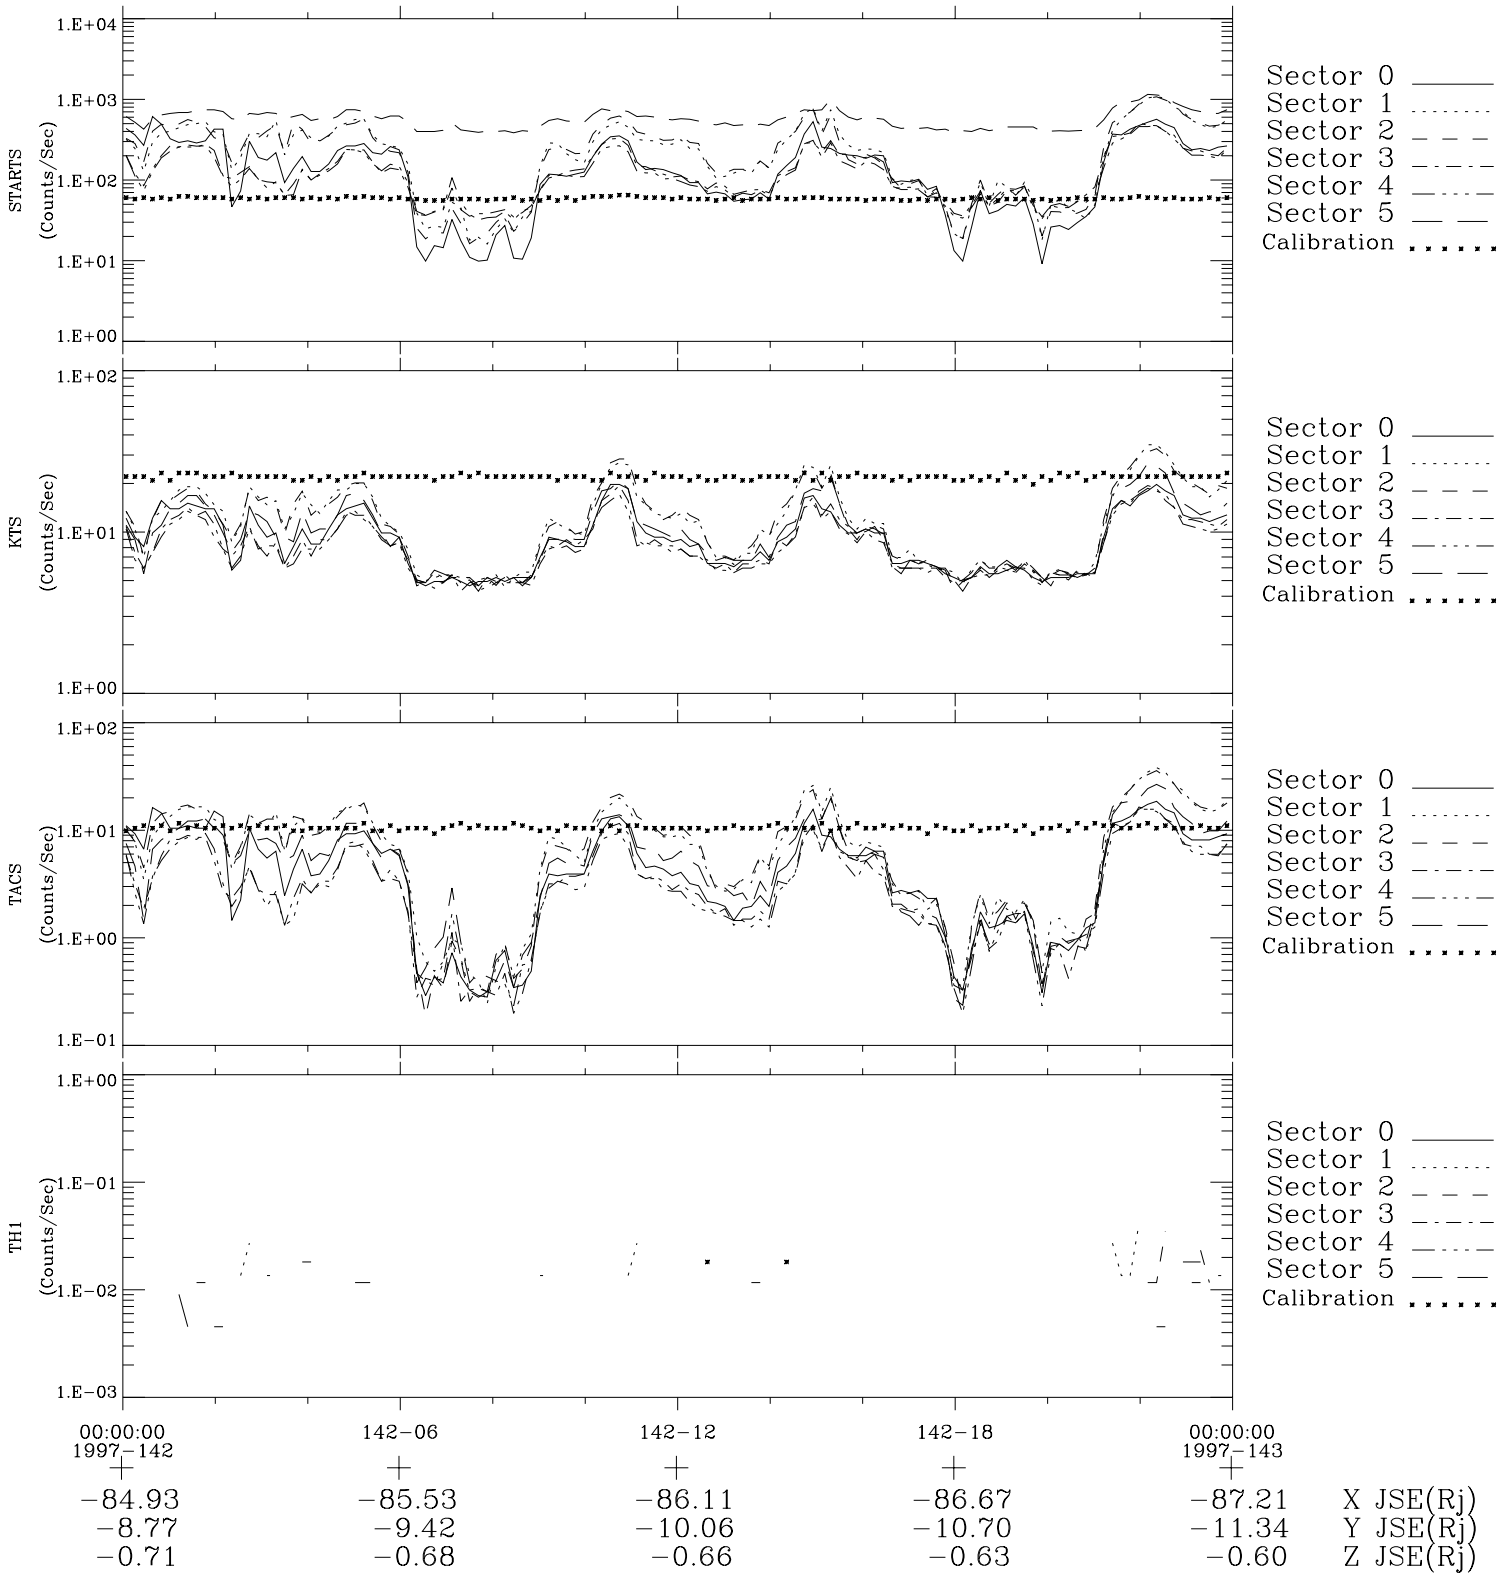

Galileo EPD Real-Time Six-Sector 97142

Software Version: RTLINE_R6 V 1.20
Data Production: 06-03-00
Plot Production: Sat Sep 15 07:58:54 2001

◇ = Jupiter look direction
□ = Corotation look direction