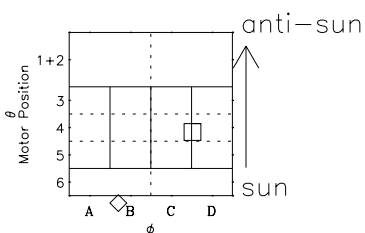

Galileo EPD Real-Time Six-Sector 97142

Software Version: RTLINE_R6 V 1.20
Data Production: 06-03-00
Plot Production: Sat Sep 15 07:58:54 2001

◇ = Jupiter look direction
□ = Corotation look direction