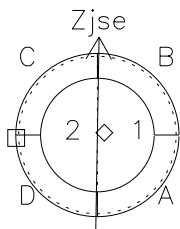

Galileo EPD Real-Time Six-Sector 97142

Software Version: RTLINE_R6 V 1.20
Data Production: 06-03-00
Plot Production: Sat Sep 15 07:58:54 2001

◇ = Jupiter look direction
□ = Corotation look direction