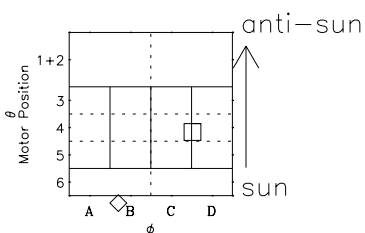

Galileo EPD Real-Time Six-Sector 97142

Software Version: RTLINE_R6 V 1.20
Data Production: 06-03-00
Plot Production: Sat Sep 15 07:58:53 2001

◇ = Jupiter look direction
□ = Corotation look direction