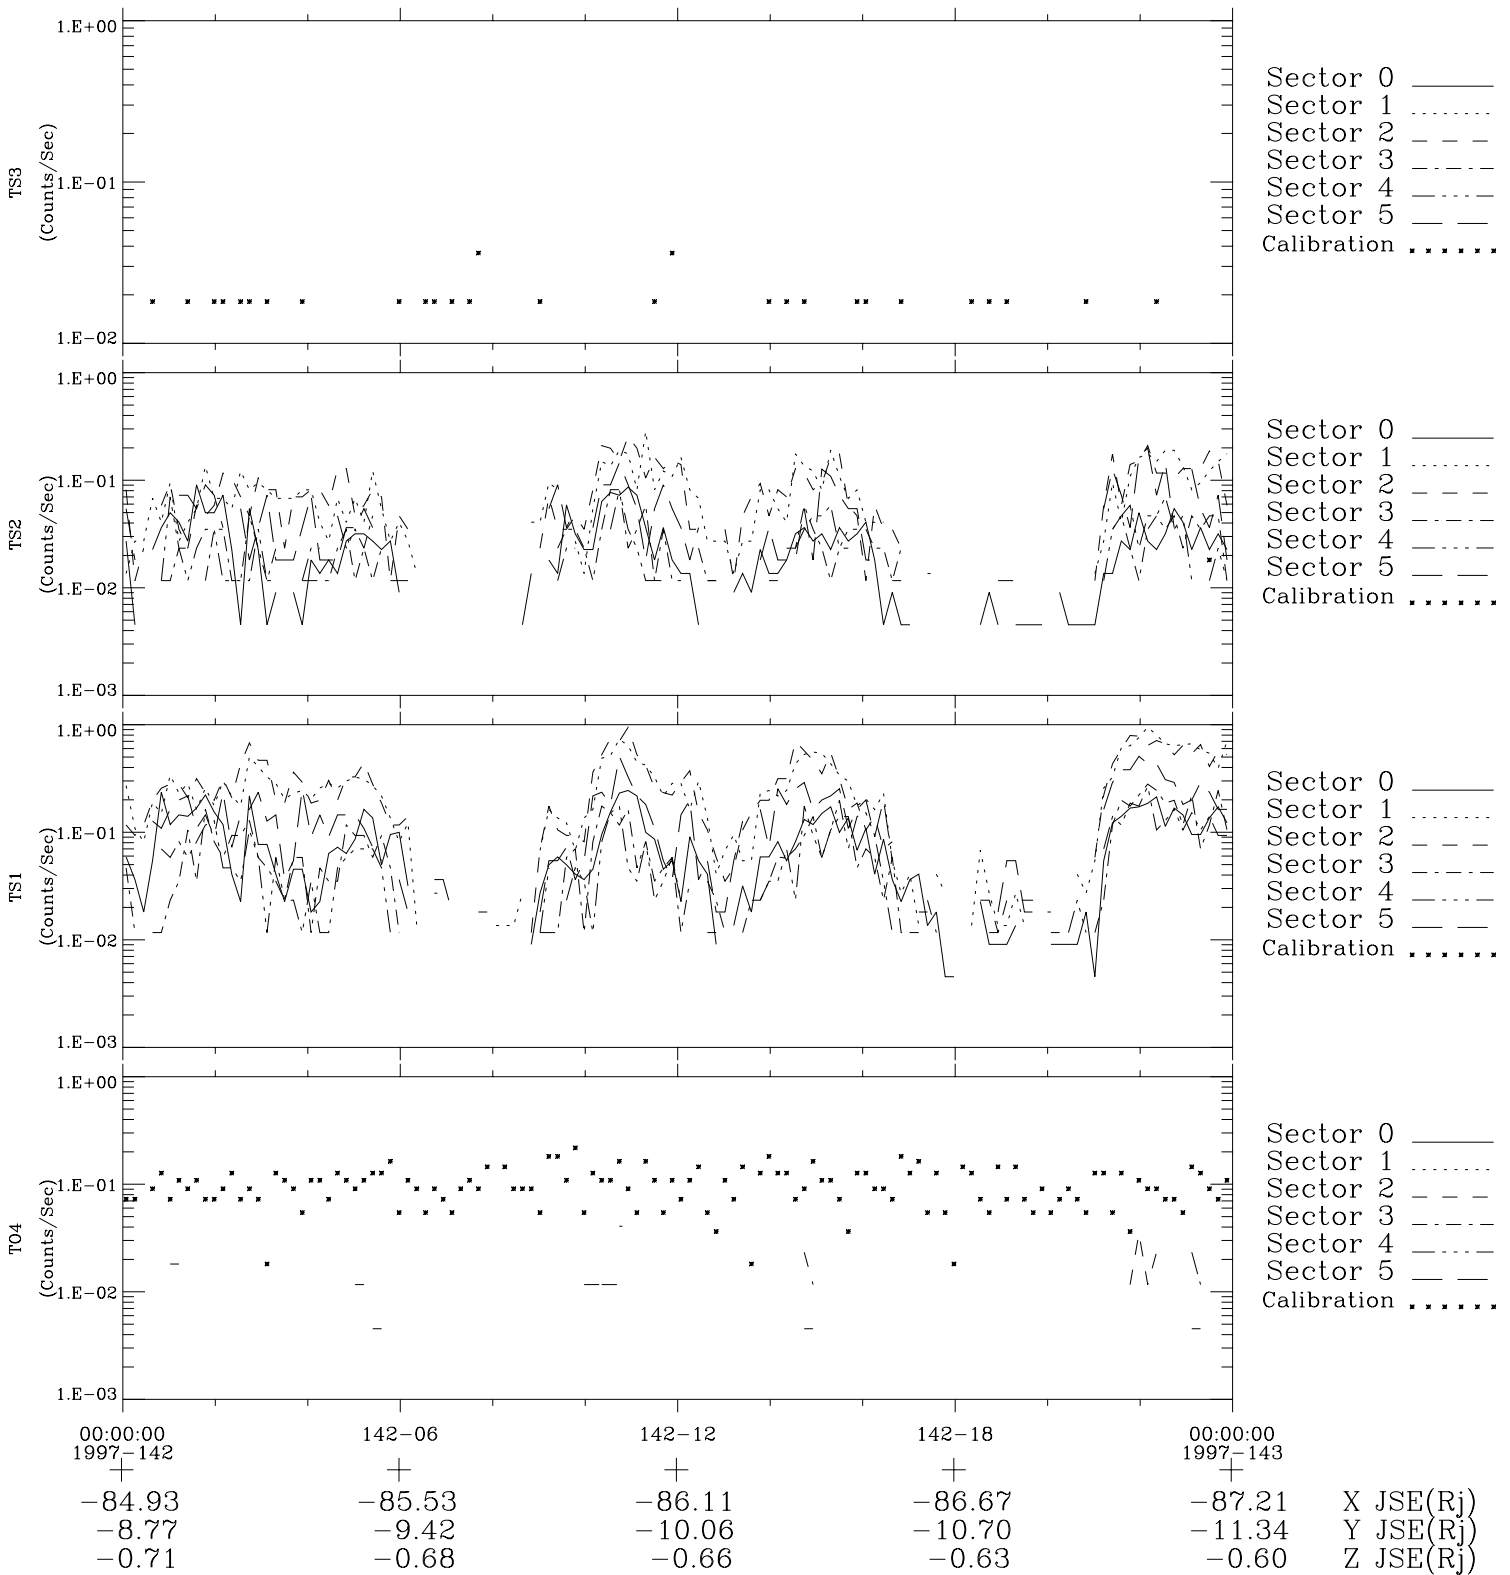

Galileo EPD Real-Time Six-Sector 97142

Software Version: RTLINE_R6 V 1.20
Data Production: 06-03-00
Plot Production: Sat Sep 15 07:58:53 2001

◇ = Jupiter look direction
□ = Corotation look direction