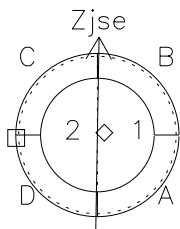

Galileo EPD Real-Time Six-Sector 97142

Software Version: RTLINE_R6 V 1.20
Data Production: 06-03-00
Plot Production: Sat Sep 15 07:58:53 2001

◇ = Jupiter look direction
□ = Corotation look direction