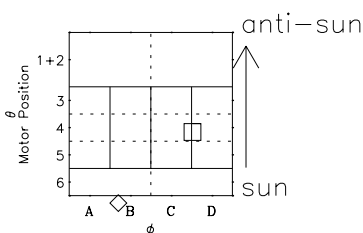

# Galileo EPD Real-Time Six-Sector 97142

Software Version: RTLINE\_R6 V 1.20  
Data Production: 06-03-00  
Plot Production: Sat Sep 15 07:58:52 2001

◇ = Jupiter look direction  
□ = Corotation look direction