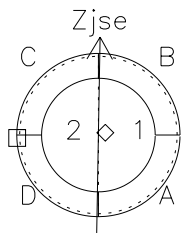

# Galileo EPD Real-Time Six-Sector 97142

Software Version: RTLINE\_R6 V 1.20  
Data Production: 06-03-00  
Plot Production: Sat Sep 15 07:58:52 2001

◇ = Jupiter look direction  
□ = Corotation look direction