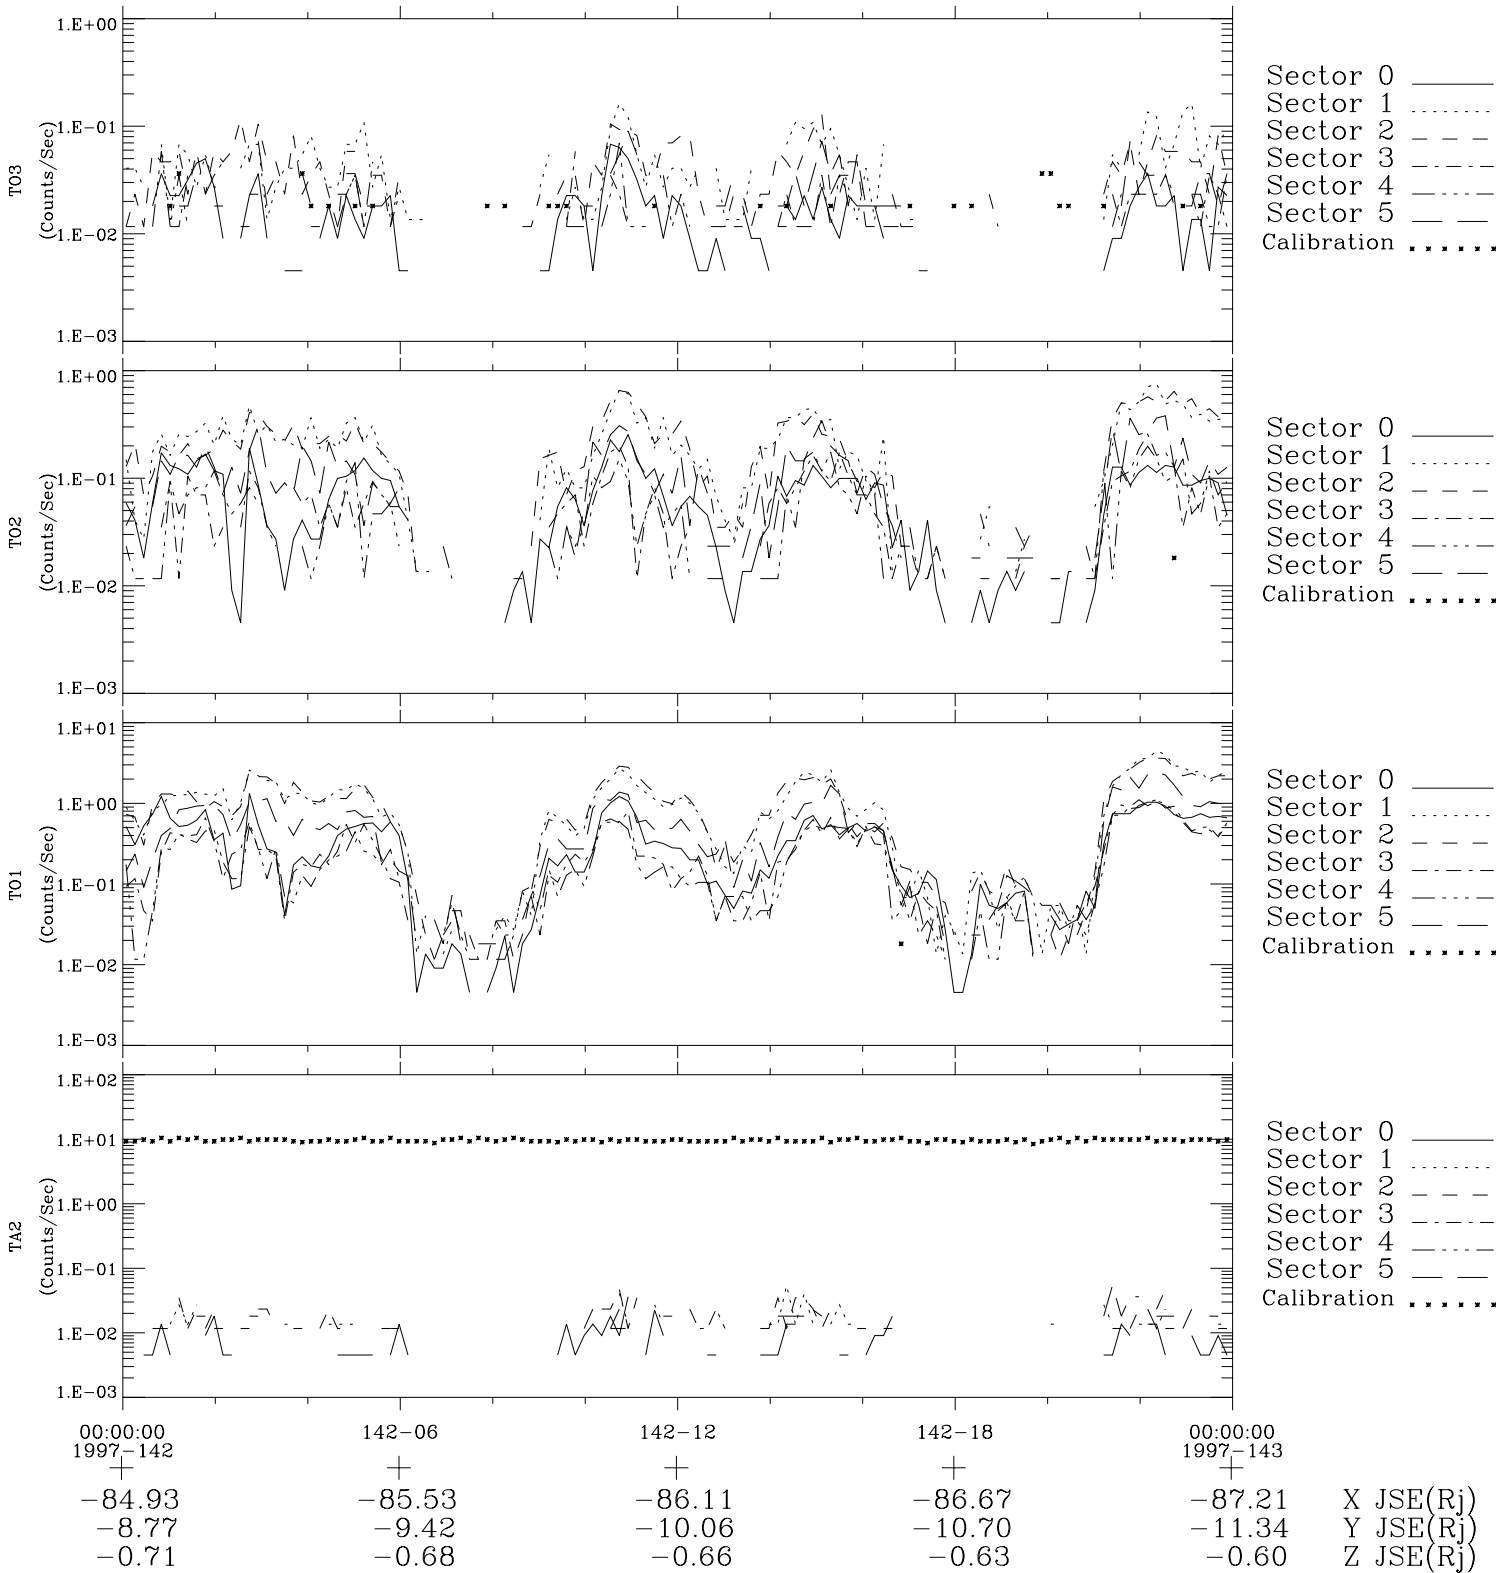

# Galileo EPD Real-Time Six-Sector 97142

Software Version: RTLINE\_R6 V 1.20  
Data Production: 06-03-00  
Plot Production: Sat Sep 15 07:58:52 2001

◇ = Jupiter look direction  
□ = Corotation look direction