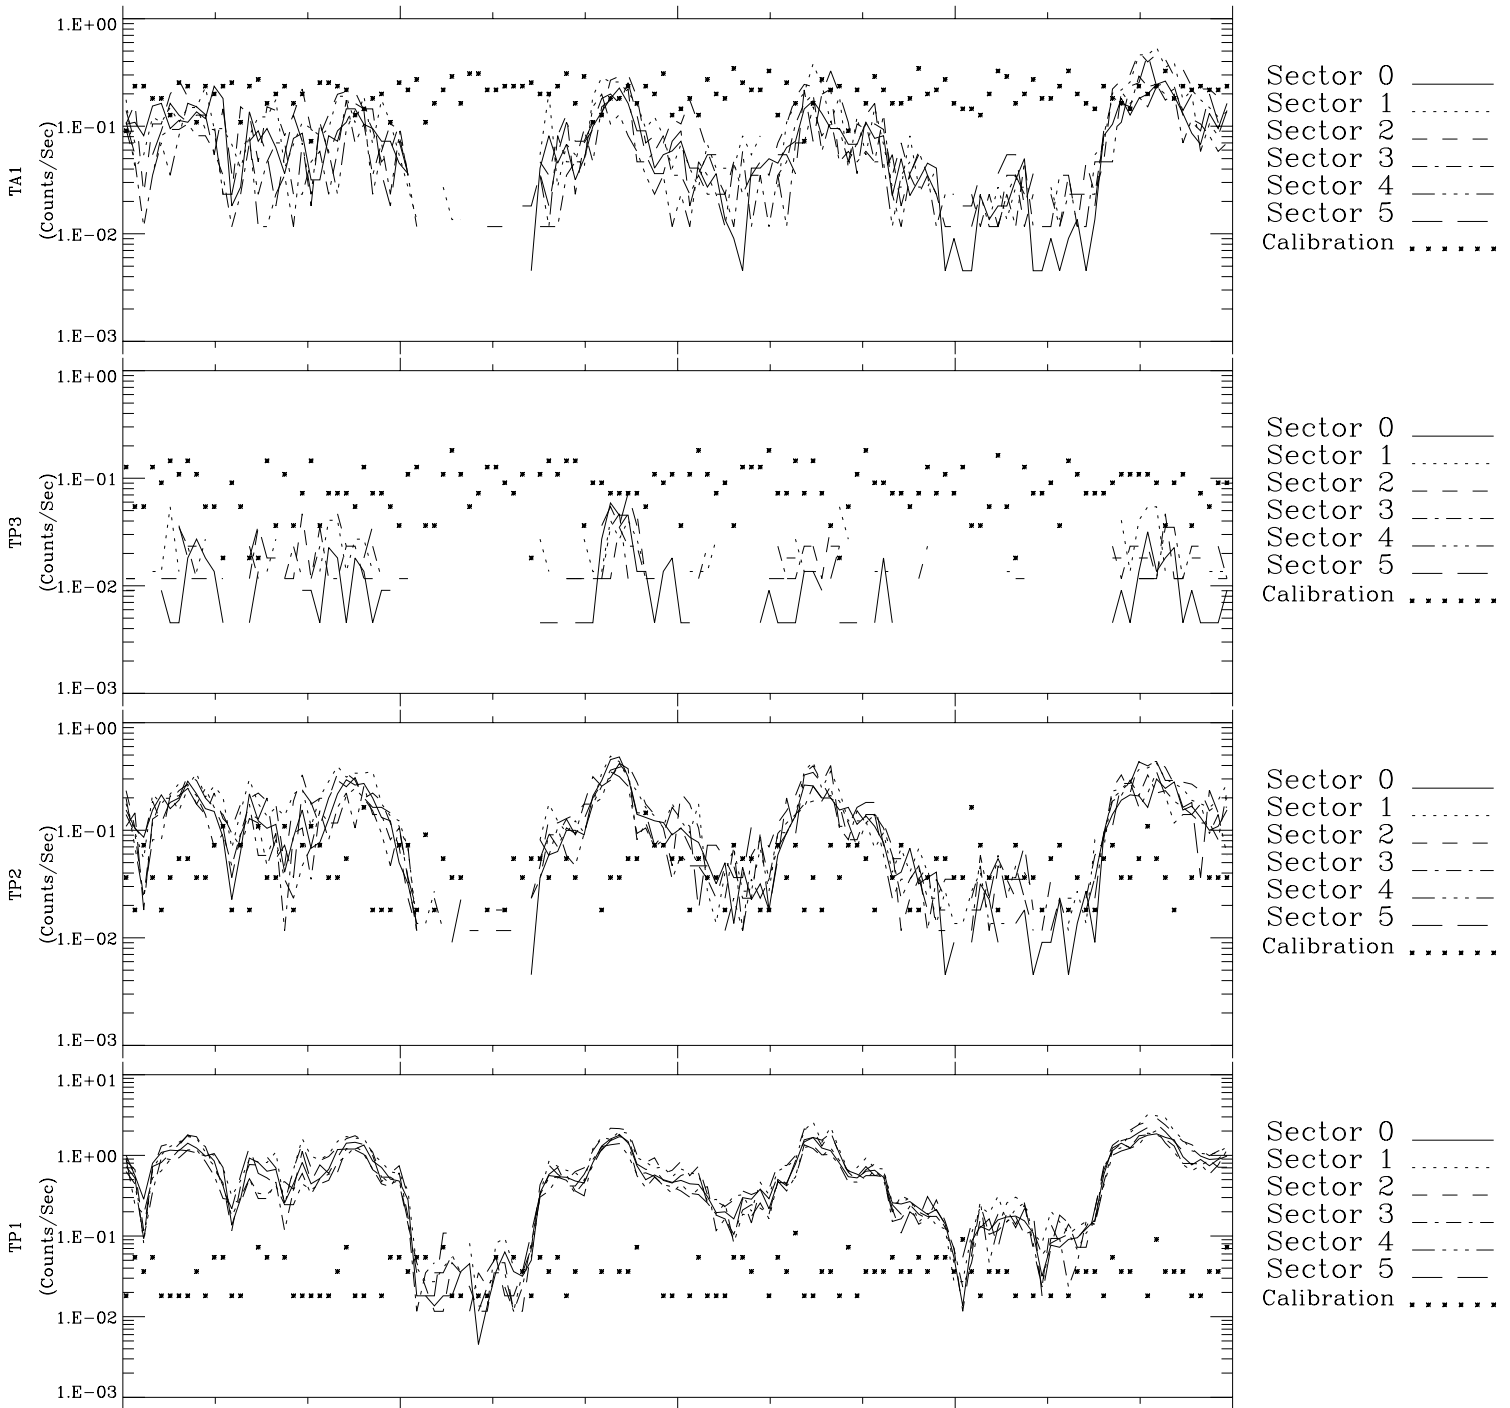

Galileo EPD Real-Time Six-Sector 97142

Software Version: RTLINE_R6 V 1.20
Data Production: 06-03-00
Plot Production: Sat Sep 15 07:58:52 2001

Sector 0 ———
Sector 1
Sector 2 - - - -
Sector 3 - . - . -
Sector 4 - - - -
Sector 5 ———
Calibration

Sector 0 ———
Sector 1
Sector 2 - - - -
Sector 3 - . - . -
Sector 4 - - - -
Sector 5 ———
Calibration

Sector 0 ———
Sector 1
Sector 2 - - - -
Sector 3 - . - . -
Sector 4 - - - -
Sector 5 ———
Calibration

Sector 0 ———
Sector 1
Sector 2 - - - -
Sector 3 - . - . -
Sector 4 - - - -
Sector 5 ———
Calibration

00:00:00 1997-142	142-06	142-12	142-18	00:00:00 1997-143	
+	+	+	+	+	
-84.93	-85.53	-86.11	-86.67	-87.21	X JSE(R _j)
-8.77	-9.42	-10.06	-10.70	-11.34	Y JSE(R _j)
-0.71	-0.68	-0.66	-0.63	-0.60	Z JSE(R _j)

◇ = Jupiter look direction
□ = Corotation look direction