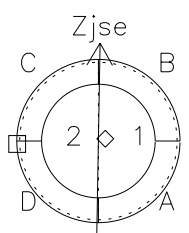

Galileo EPD Real Elevation Anisotropies 97142

Software Version: RTELEV_NORM V 1.20
 Data Production: 06-03-00
 Plot Production: Sat Sep 15 07:58:04 2001
 Color File: wondr3
 Geofactor File: 1.1

◇ = Jupiter look direction
 □ = Corotation look direction