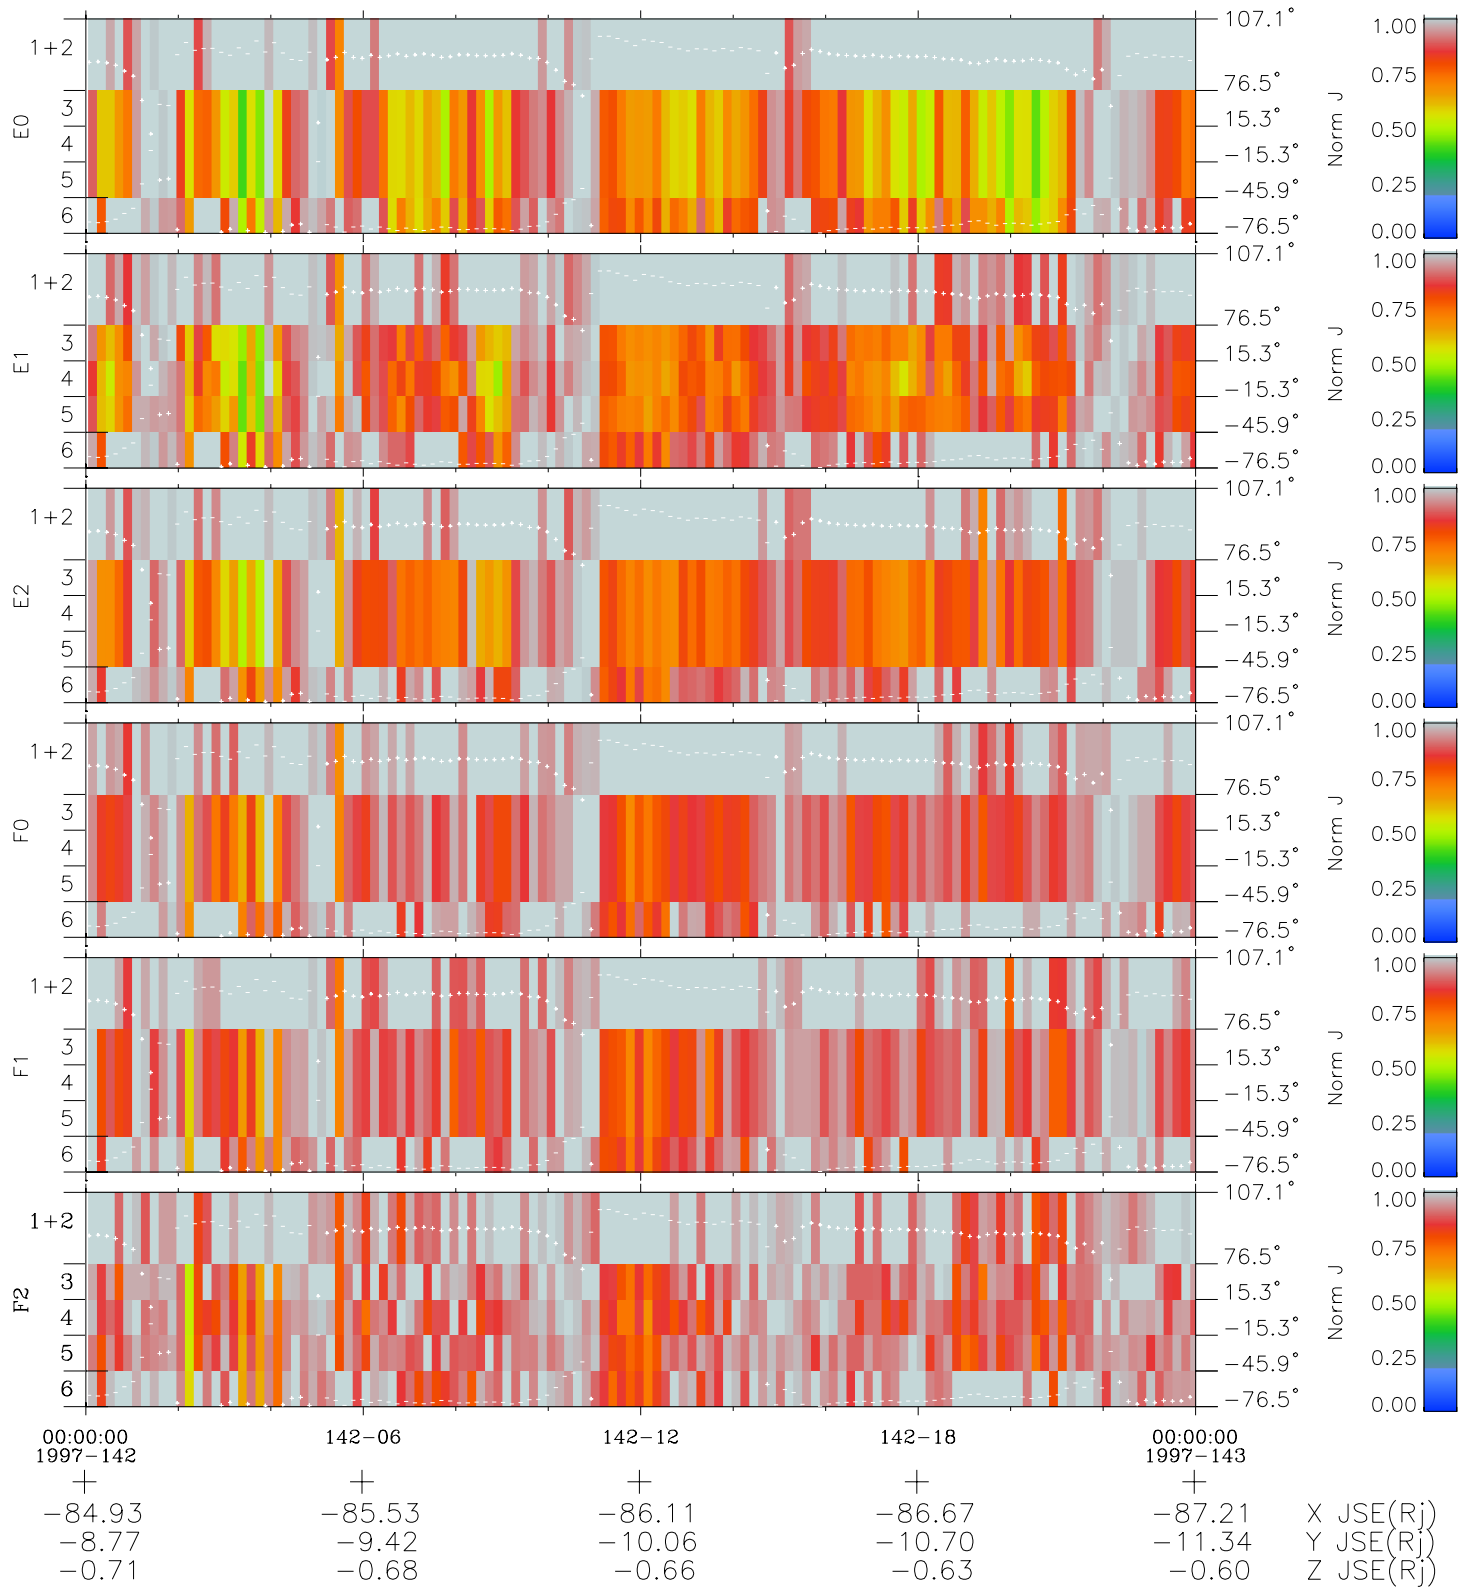

Galileo EPD Real Elevation Anisotropies 97142

Software Version: RTELEV_NORM V 1.20
 Data Production: 06-03-00
 Plot Production: Sat Sep 15 07:58:04 2001
 Color File: wondr3
 Geofactor File: 1.1

◇ = Jupiter look direction
 □ = Corotation look direction