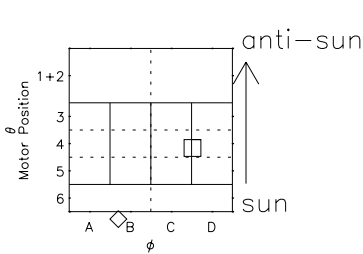

Galileo EPD Real Elevation Anisotropies 97142

Software Version: RTELEV_NORM V 1.20
 Data Production: 06-03-00
 Plot Production: Sat Sep 15 07:58:04 2001
 Color File: wondr3
 Geofactor File: 1.1

◇ = Jupiter look direction
 □ = Corotation look direction