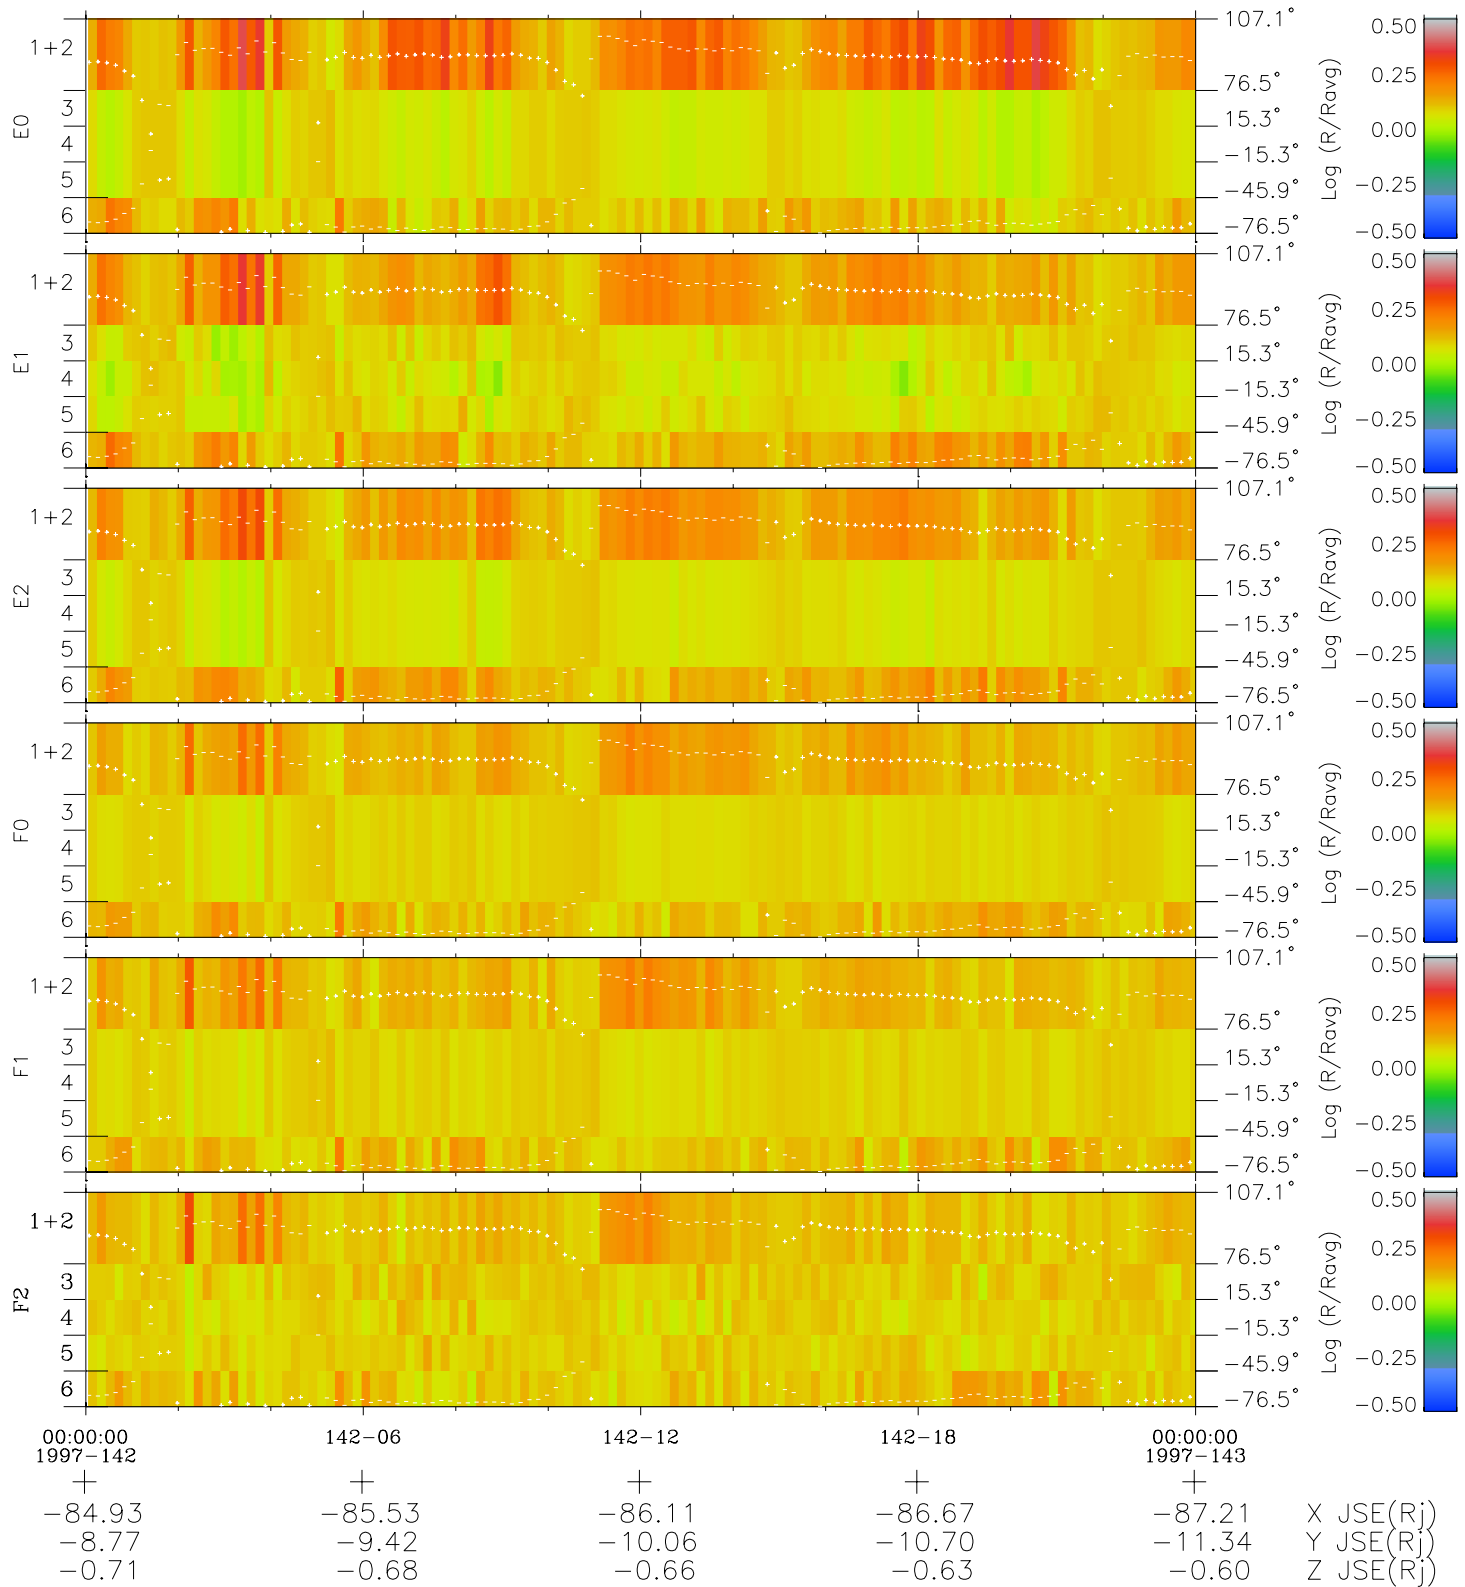

Galileo EPD Real Elevation Anisotropies 97142

Software Version: RTELEV_MEAN V 1.20
 Data Production: 06-03-00
 Plot Production: Sat Sep 15 07:57:39 2001
 Color File: wondr3
 Geofactor File: 1.1

- ◇ = Jupiter look direction
- = Corotation look direction