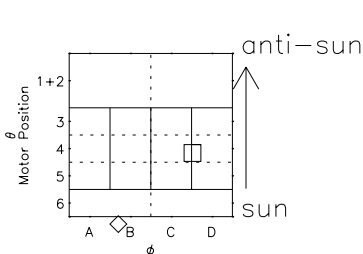

# Galileo EPD Real Elevation Anisotropies 97142

Software Version: RTELEV\_FLUX V 1.20  
Data Production: 06-03-00  
Plot Production: Sat Sep 15 07:57:51 2001  
Color File: wondr3  
Geofactor File: 1.1

00:00:00 1997-142	142-06	142-12	142-18	00:00:00 1997-143	
+	+	+	+	+	X JSE(R <sub>j</sub> )
-84.93	-85.53	-86.11	-86.67	-87.21	Y JSE(R <sub>j</sub> )
-8.77	-9.42	-10.06	-10.70	-11.34	Z JSE(R <sub>j</sub> )
-0.71	-0.68	-0.66	-0.63	-0.60	

- ◇ = Jupiter look direction
- = Corotation look direction