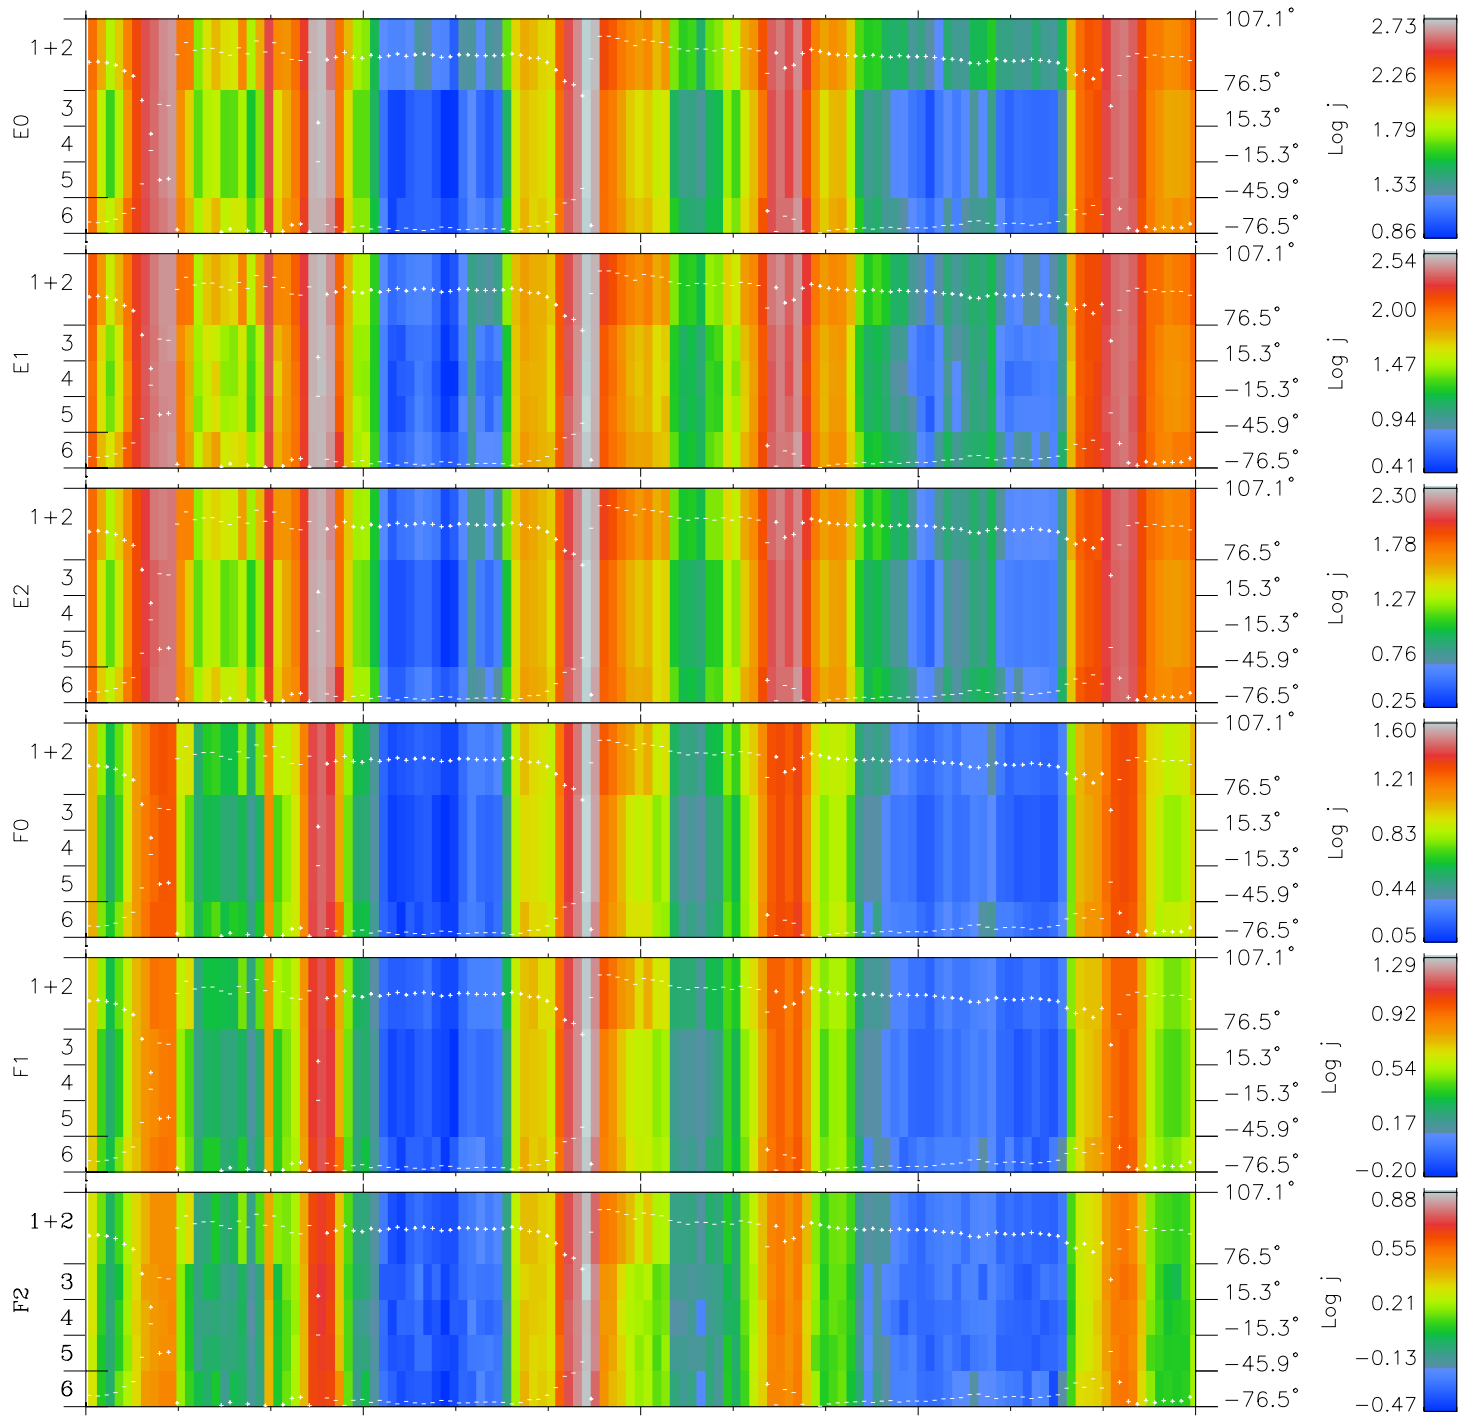

# Galileo EPD Real Elevation Anisotropies 97142

Software Version: RTELEV\_FLUX V 1.20  
Data Production: 06-03-00  
Plot Production: Sat Sep 15 07:57:51 2001  
Color File: wondr3  
Geofactor File: 1.1

00:00:00 1997-142	142-06	142-12	142-18	00:00:00 1997-143	
+	+	+	+	+	X JSE(R <sub>j</sub> )
-84.93	-85.53	-86.11	-86.67	-87.21	Y JSE(R <sub>j</sub> )
-8.77	-9.42	-10.06	-10.70	-11.34	Z JSE(R <sub>j</sub> )
-0.71	-0.68	-0.66	-0.63	-0.60	

- ◇ = Jupiter look direction
- = Corotation look direction