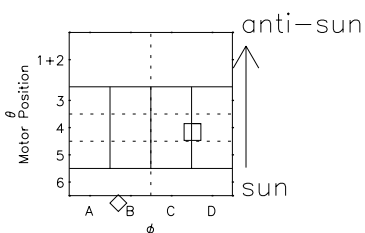

Galileo EPD Real Elevation Anisotropies 97142

Software Version: RTELEV_NORM V 1.20
Data Production: 06-03-00
Plot Production: Sat Sep 15 07:57:58 2001
Color File: wondr3
Geofactor File: 1.1

00:00:00 1997-142	142-06	142-12	142-18	00:00:00 1997-143	
+	+	+	+	+	
-84.93	-85.53	-86.11	-86.67	-87.21	X JSE(R _j)
-8.77	-9.42	-10.06	-10.70	-11.34	Y JSE(R _j)
-0.71	-0.68	-0.66	-0.63	-0.60	Z JSE(R _j)

- ◇ = Jupiter look direction
- = Corotation look direction