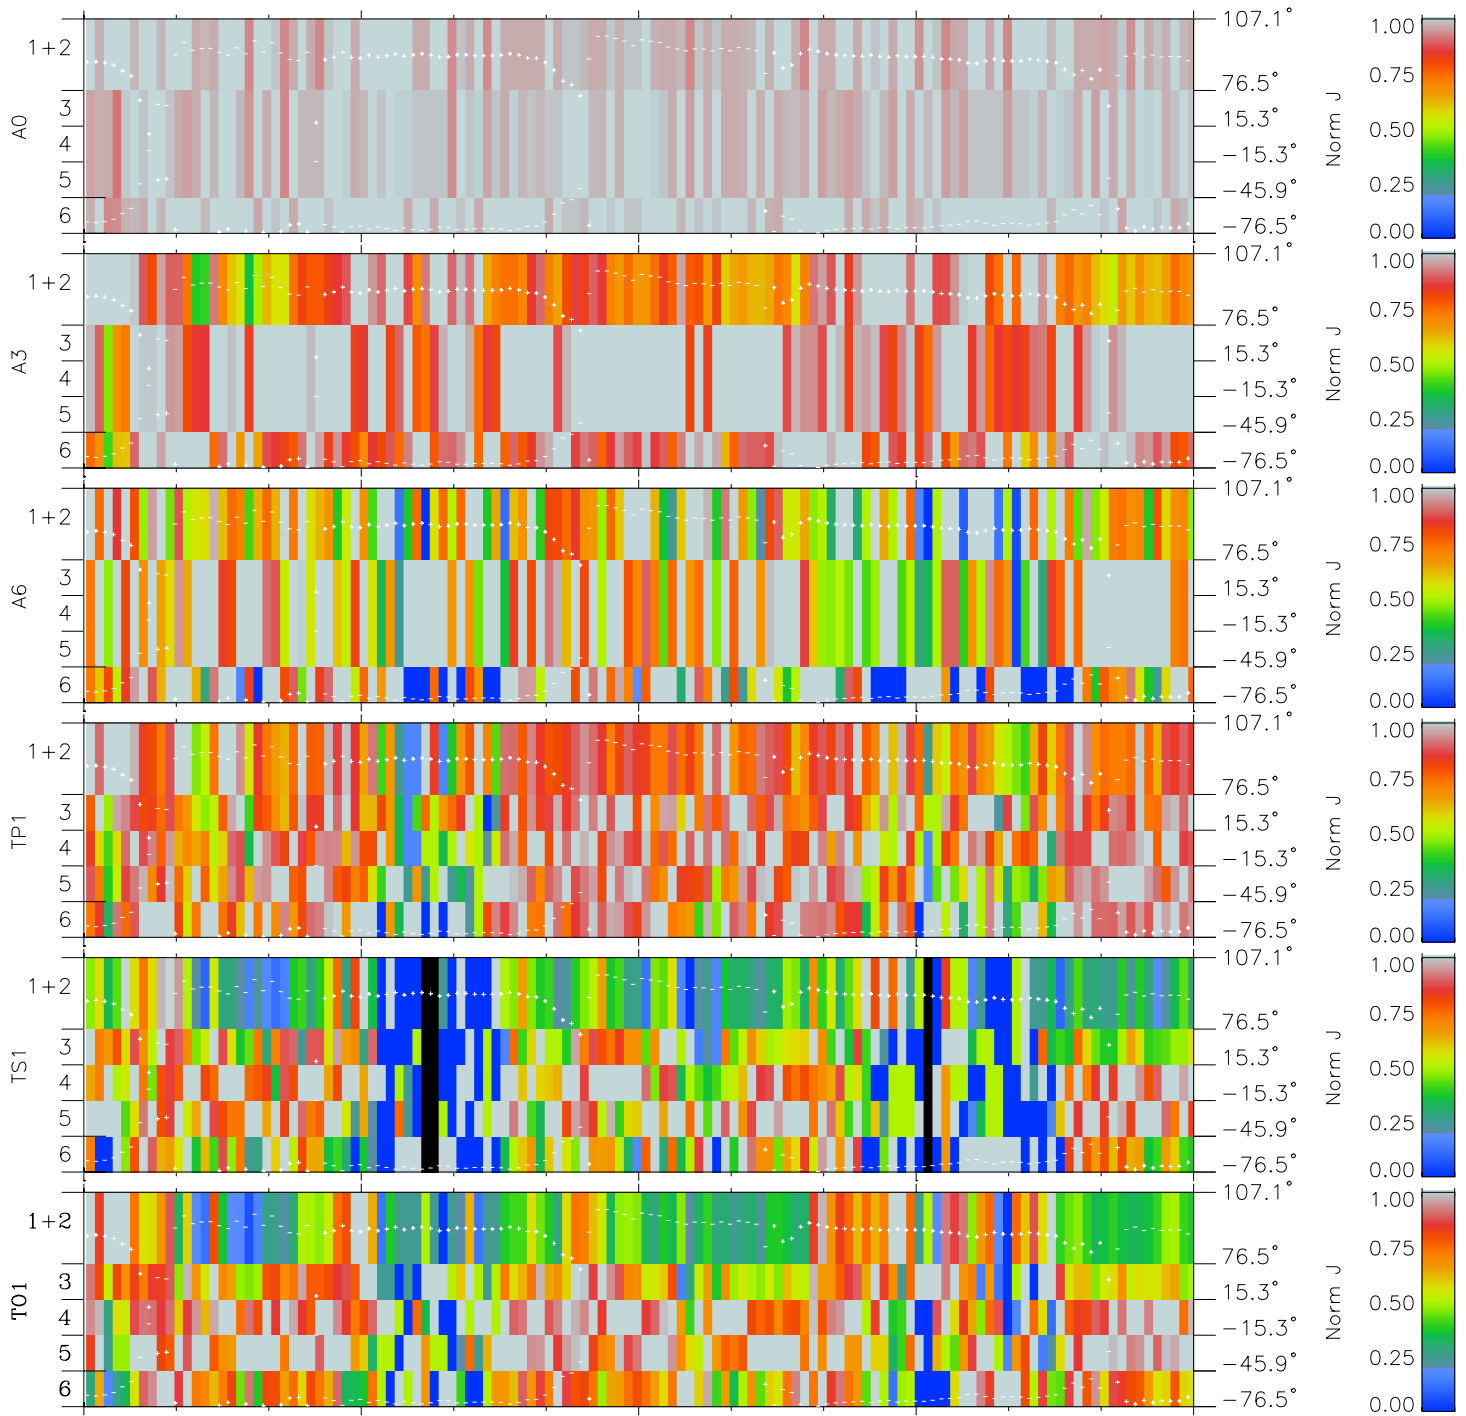

Galileo EPD Real Elevation Anisotropies 97142

Software Version: RTELEV_NORM V 1.20
Data Production: 06-03-00
Plot Production: Sat Sep 15 07:57:58 2001
Color File: wondr3
Geofactor File: 1.1

00:00:00 1997-142	142-06	142-12	142-18	00:00:00 1997-143	
+	+	+	+	+	
-84.93	-85.53	-86.11	-86.67	-87.21	X JSE(R _j)
-8.77	-9.42	-10.06	-10.70	-11.34	Y JSE(R _j)
-0.71	-0.68	-0.66	-0.63	-0.60	Z JSE(R _j)

- ◇ = Jupiter look direction
- = Corotation look direction