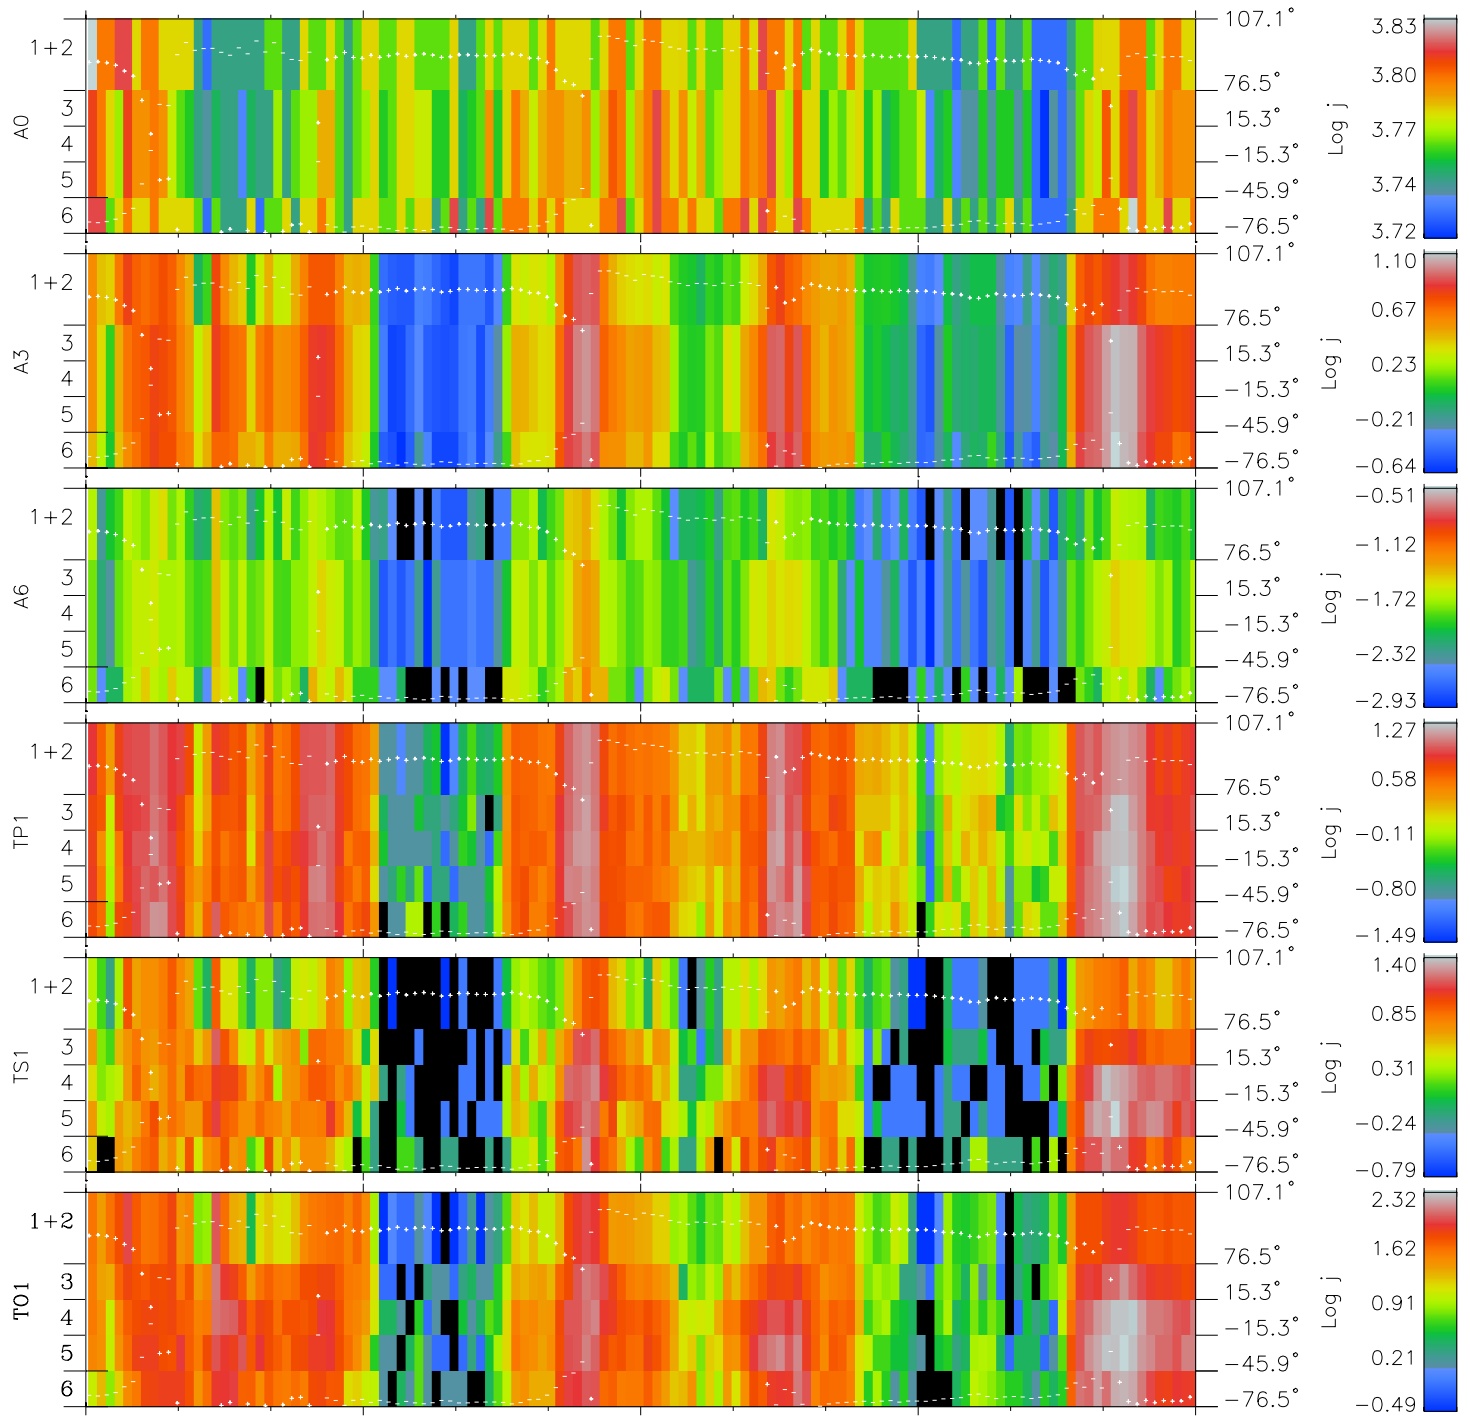

Galileo EPD Real Elevation Anisotropies 97142

Software Version: RTELEV_FLUX V 1.20
Data Production: 06-03-00
Plot Production: Sat Sep 15 07:57:46 2001
Color File: wondr3
Geofactor File: 1.1

00:00:00 1997-142	142-06	142-12	142-18	00:00:00 1997-143	
+	+	+	+	+	X JSE(R _j)
-84.93	-85.53	-86.11	-86.67	-87.21	Y JSE(R _j)
-8.77	-9.42	-10.06	-10.70	-11.34	Z JSE(R _j)
-0.71	-0.68	-0.66	-0.63	-0.60	

◇ = Jupiter look direction
□ = Corotation look direction