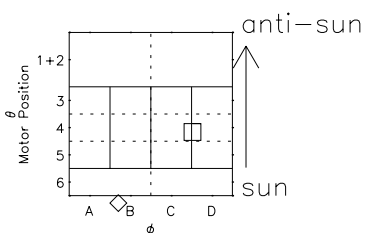

Galileo EPD Real Elevation Anisotropies 97142

Software Version: RTELEV_FLUX V 1.20
Data Production: 06-03-00
Plot Production: Sat Sep 15 07:57:46 2001
Color File: wondr3
Geofactor File: 1.1

00:00:00 1997-142	142-06	142-12	142-18	00:00:00 1997-143	
+	+	+	+	+	X JSE(R _j)
-84.93	-85.53	-86.11	-86.67	-87.21	Y JSE(R _j)
-8.77	-9.42	-10.06	-10.70	-11.34	Z JSE(R _j)
-0.71	-0.68	-0.66	-0.63	-0.60	

◇ = Jupiter look direction
□ = Corotation look direction