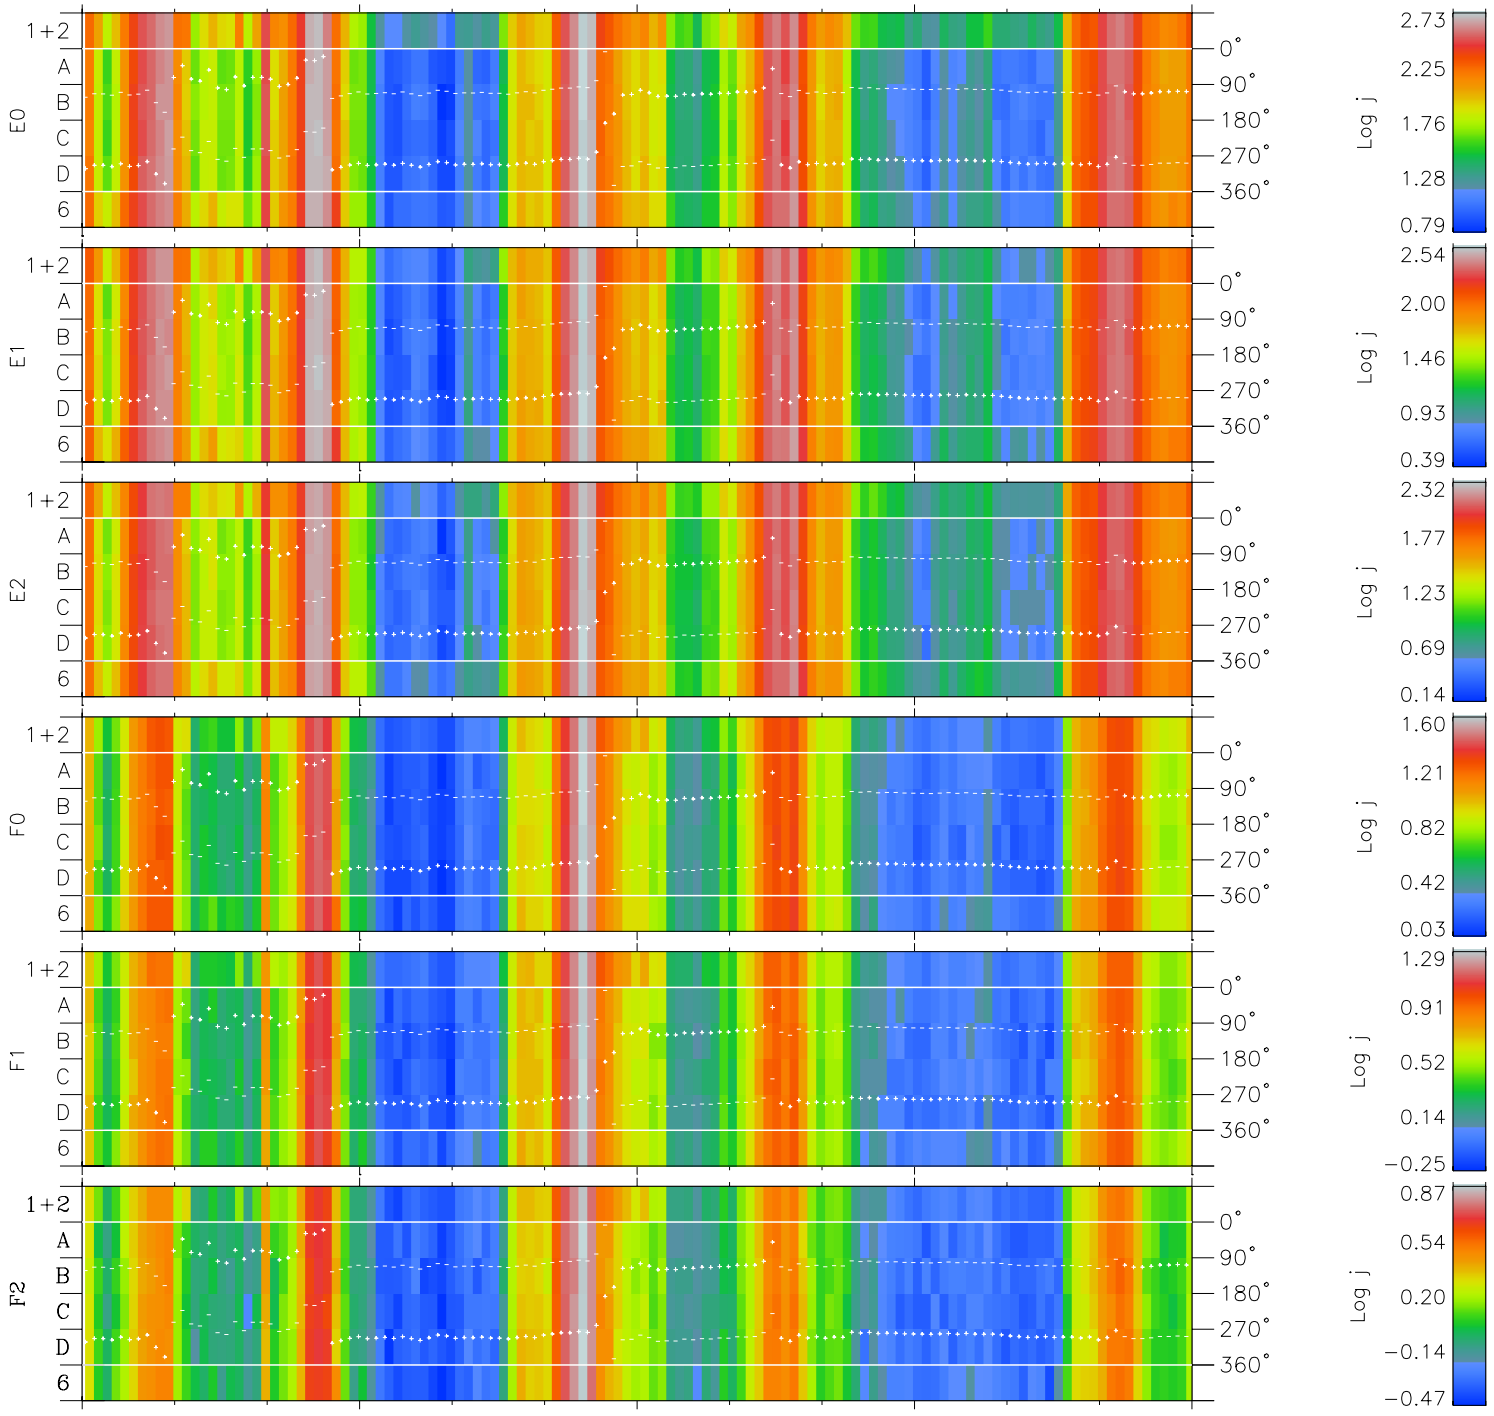

Galileo EPD Real Time Azimuth Anisotropies 97142

Software Version: RTAZIM_FLUX V 1.20
 Data Production: 06-03-00
 Plot Production: Sat Sep 15 07:58:27 2001
 Color File: wondr3
 Geofactor File: 1.1

00:00:00	142-06	142-12	142-18	00:00:00	
1997-142				1997-143	
+	+	+	+	+	X JSE(R _j)
-84.93	-85.53	-86.11	-86.67	-87.21	Y JSE(R _j)
-8.77	-9.42	-10.06	-10.70	-11.34	Z JSE(R _j)
-0.71	-0.68	-0.66	-0.63	-0.60	

- ◇ = Jupiter look direction
- = Corotation look direction