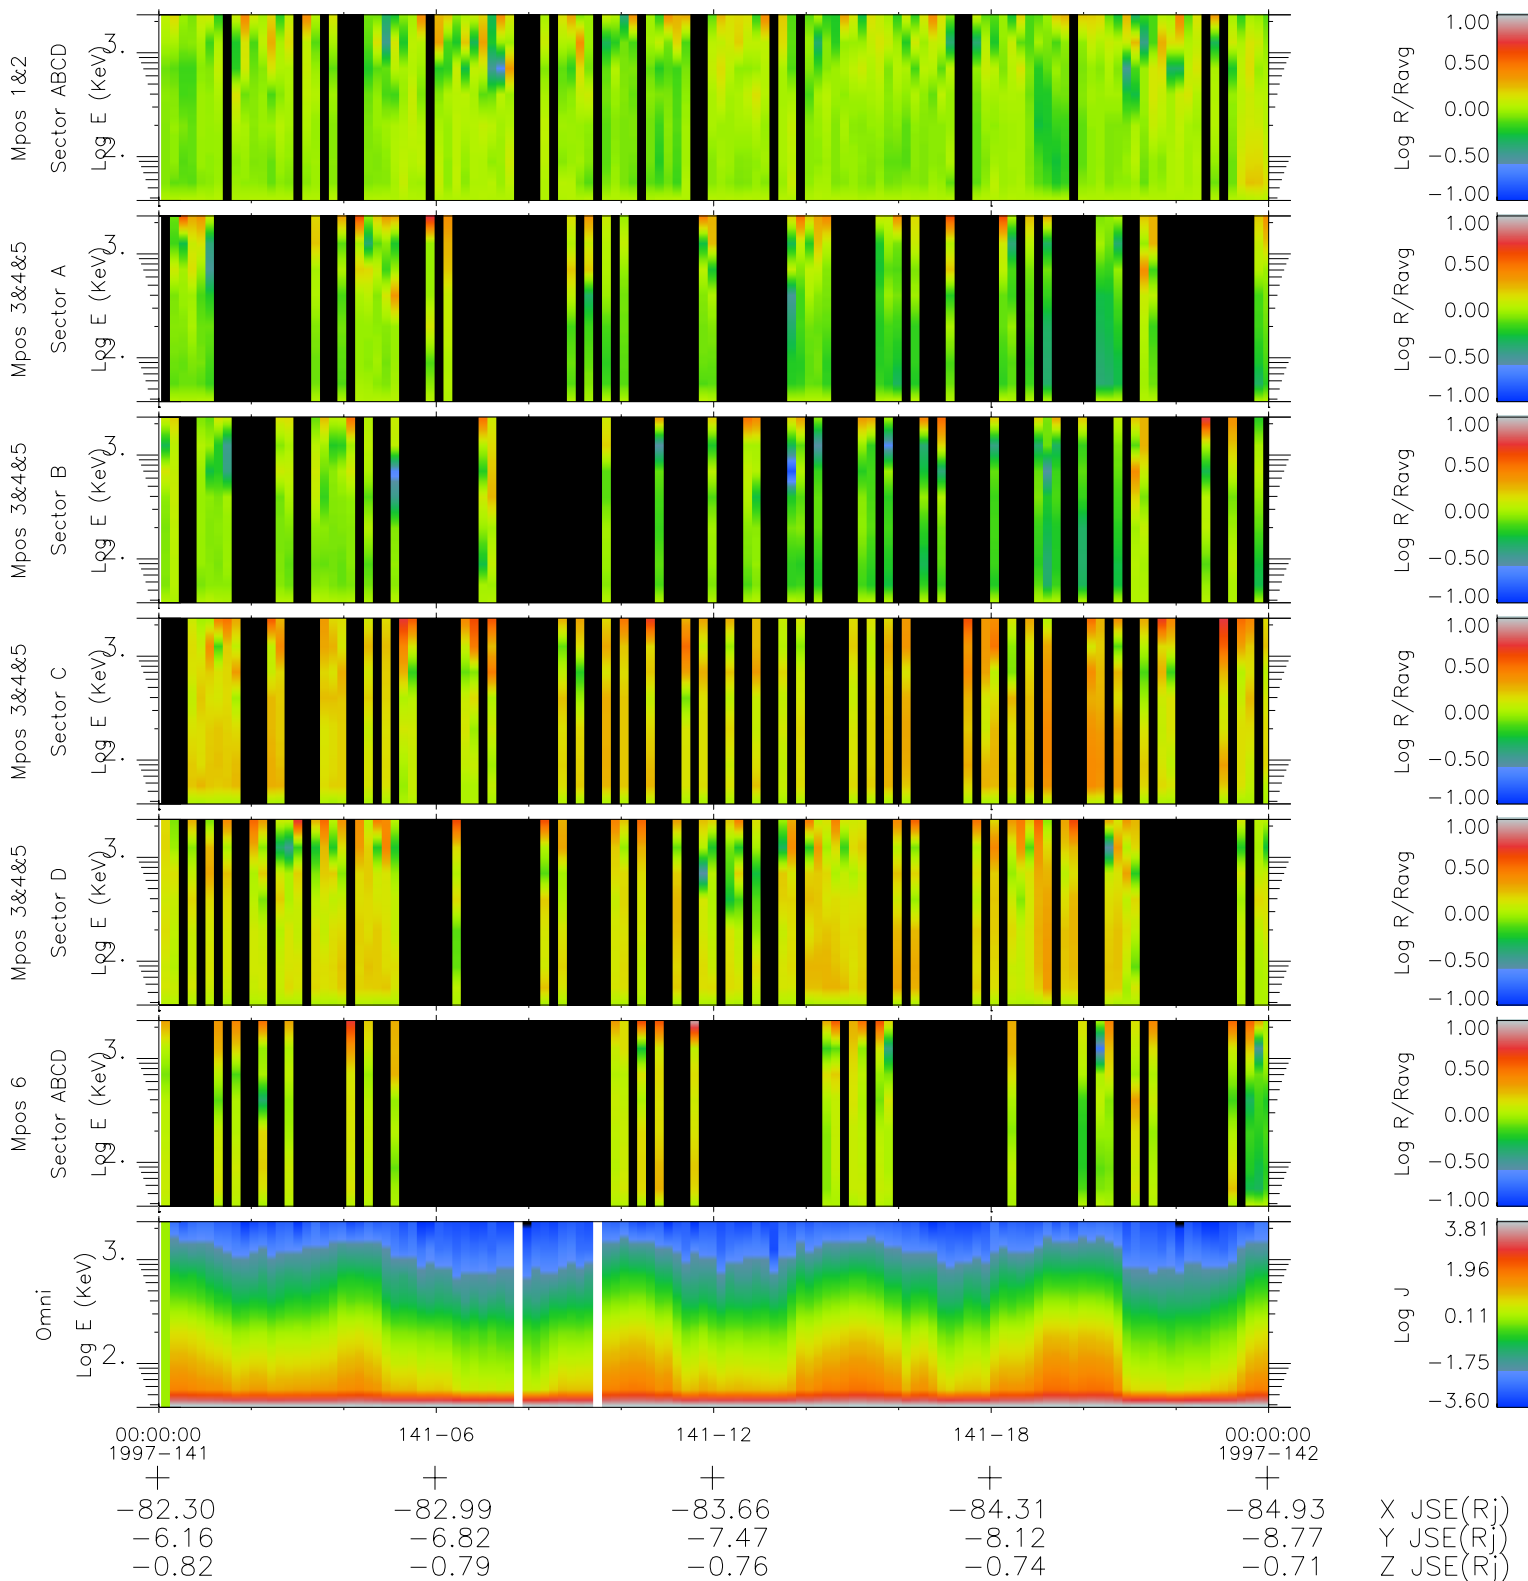

Galileo EPD Real Time R6 Ions Spectra 97141

Software Version: RTSPEC_R6 V 1.20
 Data Production: 06-03-00
 Plot Production: Sat Sep 15 07:48:17 2001
 Color File: wondr3
 Geofactor File: 1.1

◇ = Jupiter look direction
 □ = Corotation look direction