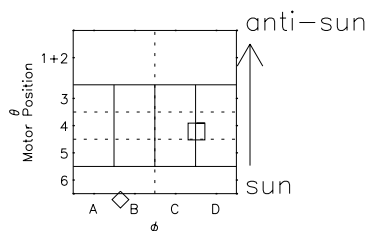

Galileo EPD Real Time R6 Ions Spectra 97141

Software Version: RTSPEC_R6 V 1.20
 Data Production: 06-03-00
 Plot Production: Sat Sep 15 07:48:17 2001
 Color File: wondr3
 Geofactor File: 1.1

◇ = Jupiter look direction
 □ = Corotation look direction