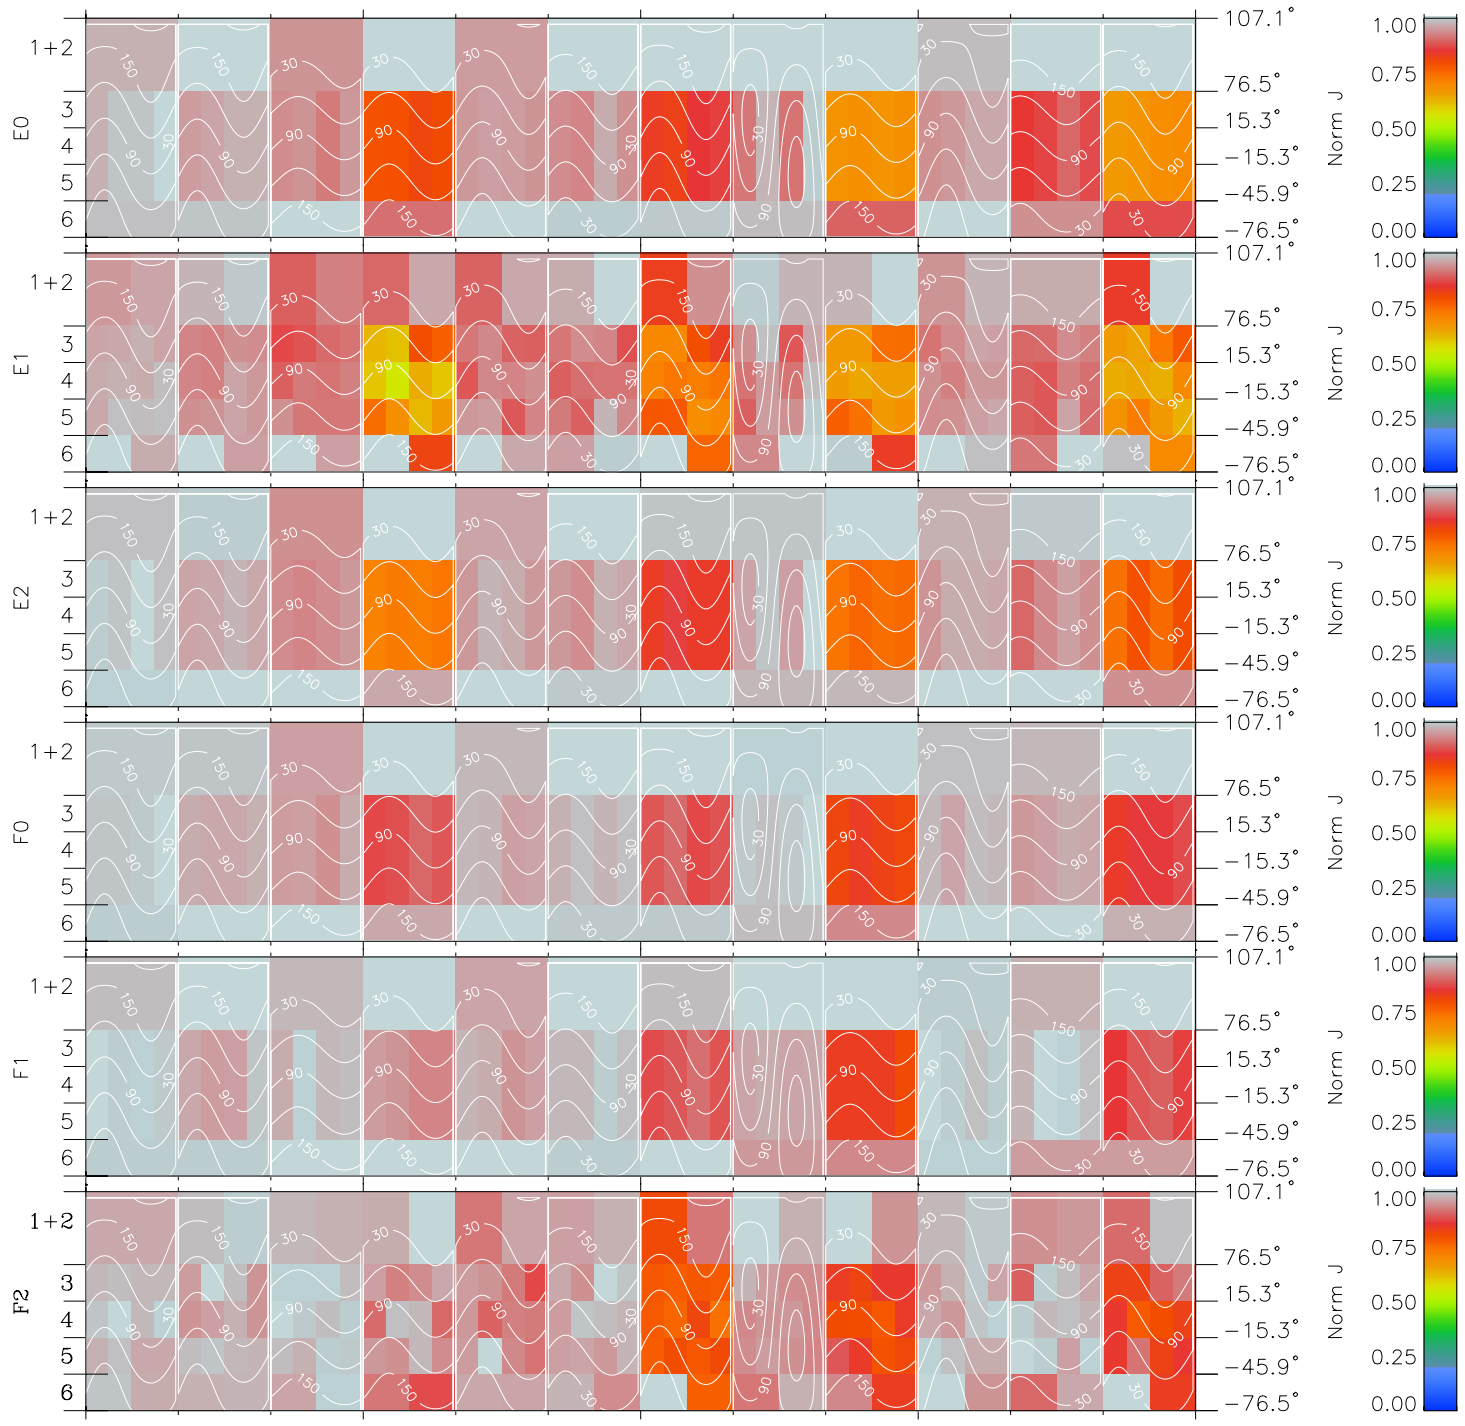

# Galileo EPD Real Time All-Sky Anisotropies 97141

Software Version: RTSKY\_NORM V 1.20  
 Data Production: 06-03-00  
 Plot Production: Sat Sep 15 07:49:17 2001  
 Color File: wondr3  
 Geofactor File: 1.1

00:00:00 1997-141	141-06	141-12	141-18	00:00:00 1997-142	
+	+	+	+	+	
-82.30	-82.99	-83.66	-84.31	-84.93	X JSE(R <sub>j</sub> )
-6.16	-6.82	-7.47	-8.12	-8.77	Y JSE(R <sub>j</sub> )
-0.82	-0.79	-0.76	-0.74	-0.71	Z JSE(R <sub>j</sub> )

◇ = Jupiter look direction  
 □ = Corotation look direction