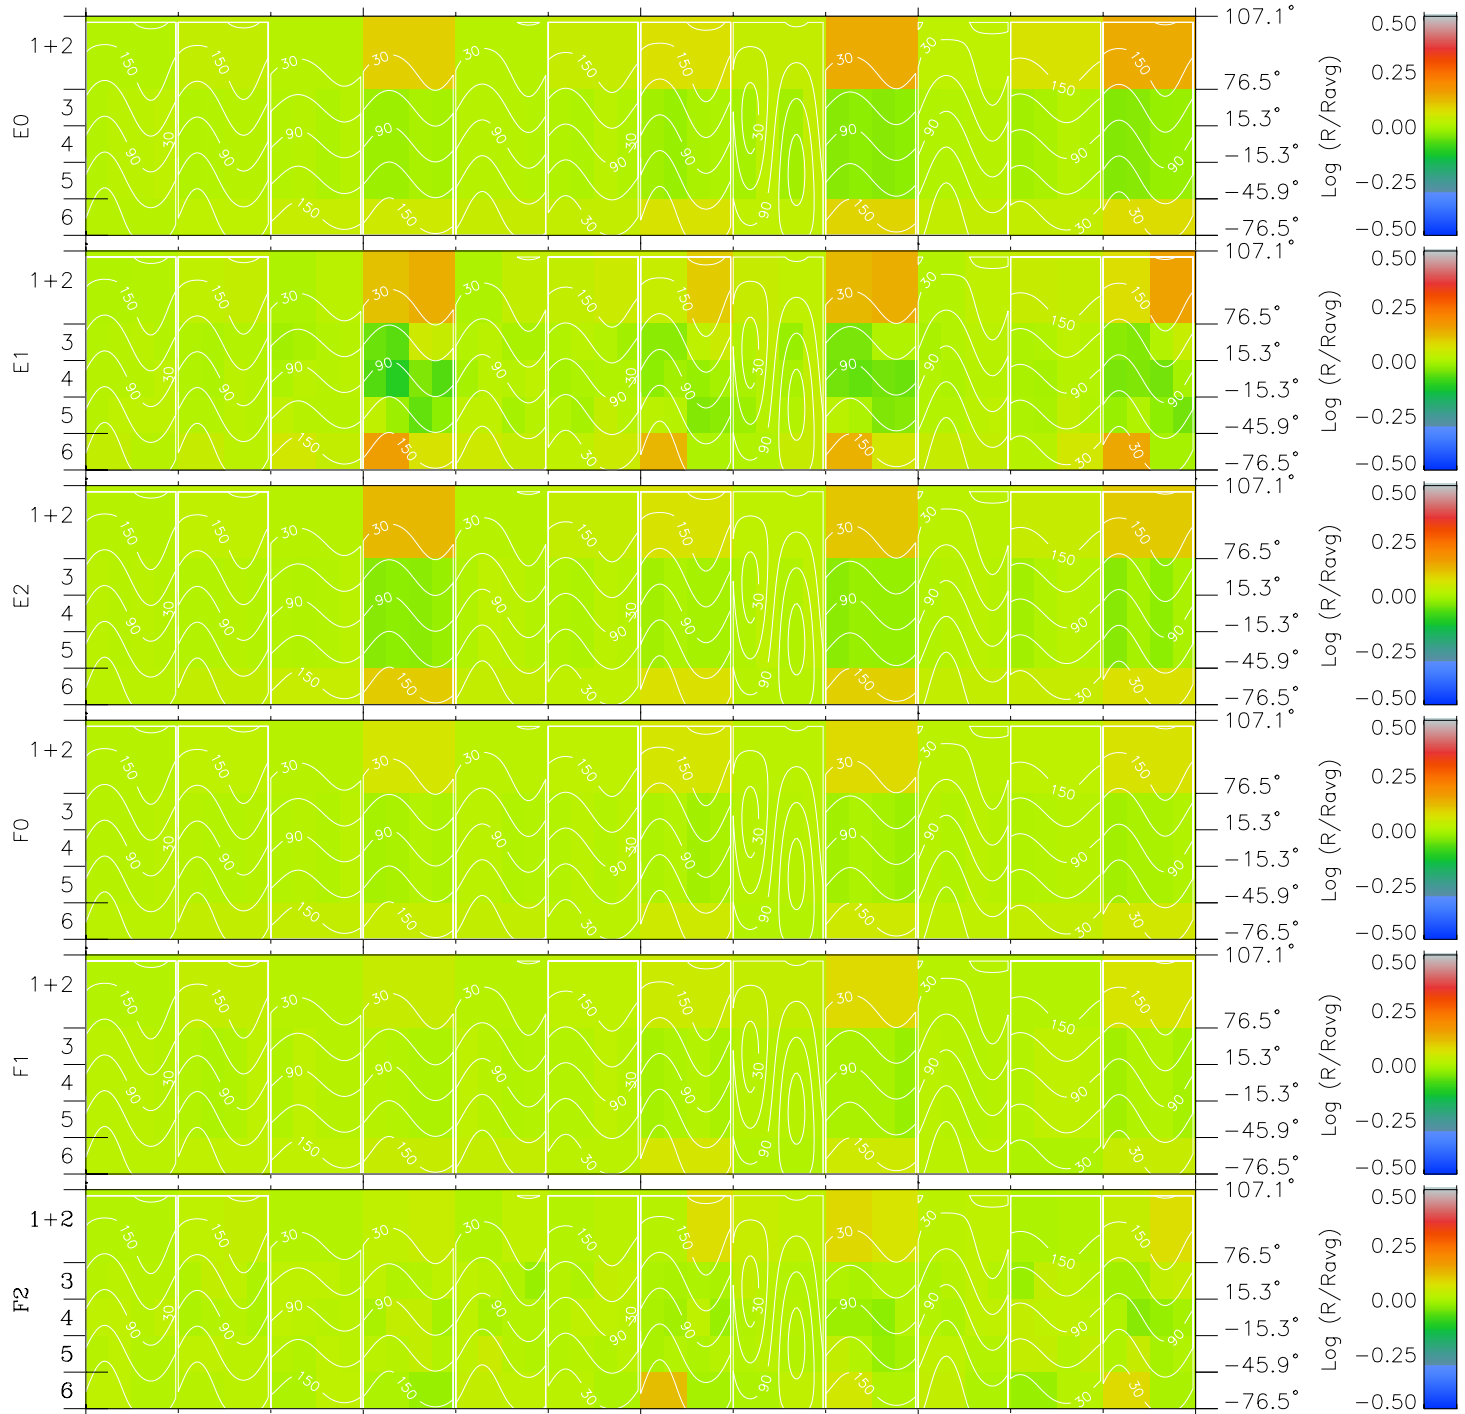

Galileo EPD Real Time All-Sky Anisotropies 97141

Software Version: RTSKY_MEAN V 1.20
 Data Production: 06-03-00
 Plot Production: Sat Sep 15 07:48:47 2001
 Color File: wondr3
 Geofactor File: 1.1

00:00:00 1997-141	141-06	141-12	141-18	00:00:00 1997-142	
+	+	+	+	+	
-82.30	-82.99	-83.66	-84.31	-84.93	X JSE(R _j)
-6.16	-6.82	-7.47	-8.12	-8.77	Y JSE(R _j)
-0.82	-0.79	-0.76	-0.74	-0.71	Z JSE(R _j)

- ◇ = Jupiter look direction
- = Corotation look direction