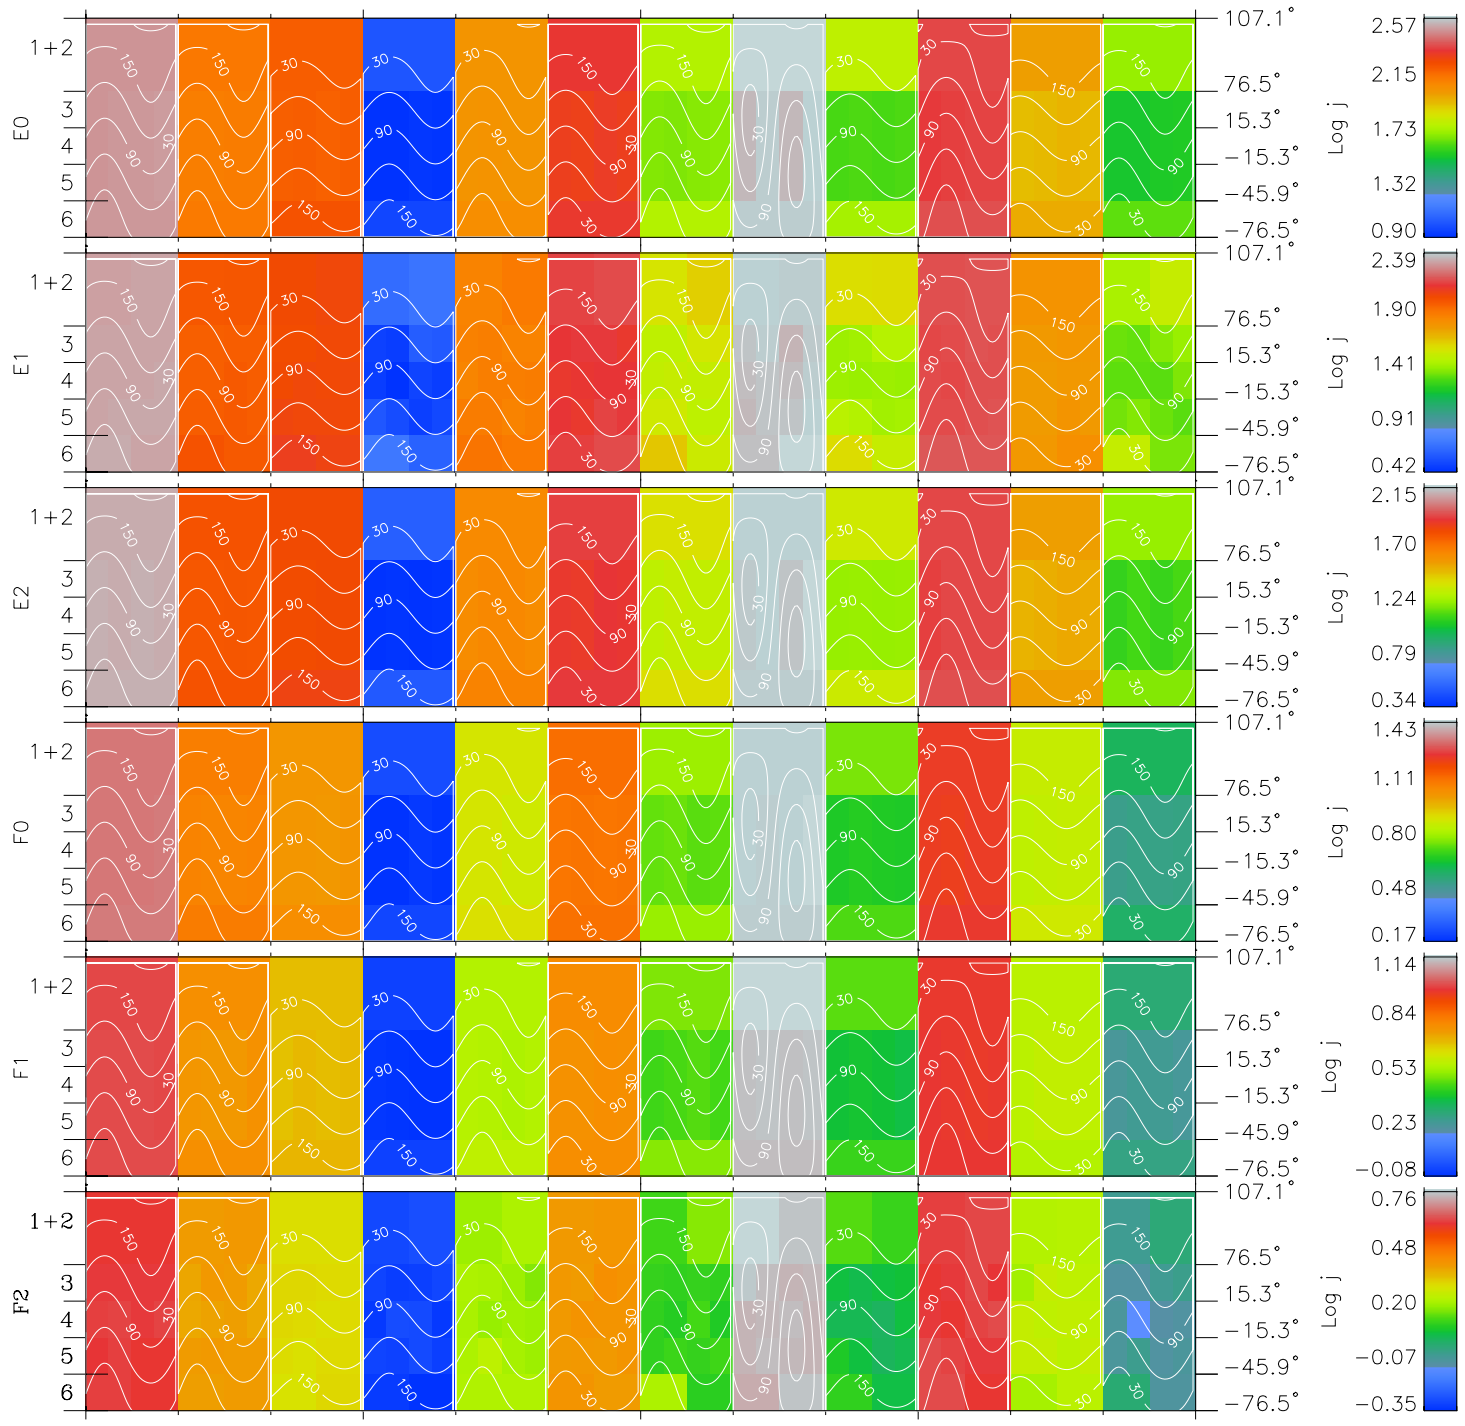

# Galileo EPD Real Time All-Sky Anisotropies 97141

Software Version: RTSKY\_FLUX V 1.20  
 Data Production: 06-03-00  
 Plot Production: Sat Sep 15 07:49:02 2001  
 Color File: wondr3  
 Geofactor File: 1.1

00:00:00 1997-141	141-06	141-12	141-18	00:00:00 1997-142	
+	+	+	+	+	
-82.30	-82.99	-83.66	-84.31	-84.93	X JSE(R <sub>j</sub> )
-6.16	-6.82	-7.47	-8.12	-8.77	Y JSE(R <sub>j</sub> )
-0.82	-0.79	-0.76	-0.74	-0.71	Z JSE(R <sub>j</sub> )

- ◇ = Jupiter look direction
- = Corotation look direction