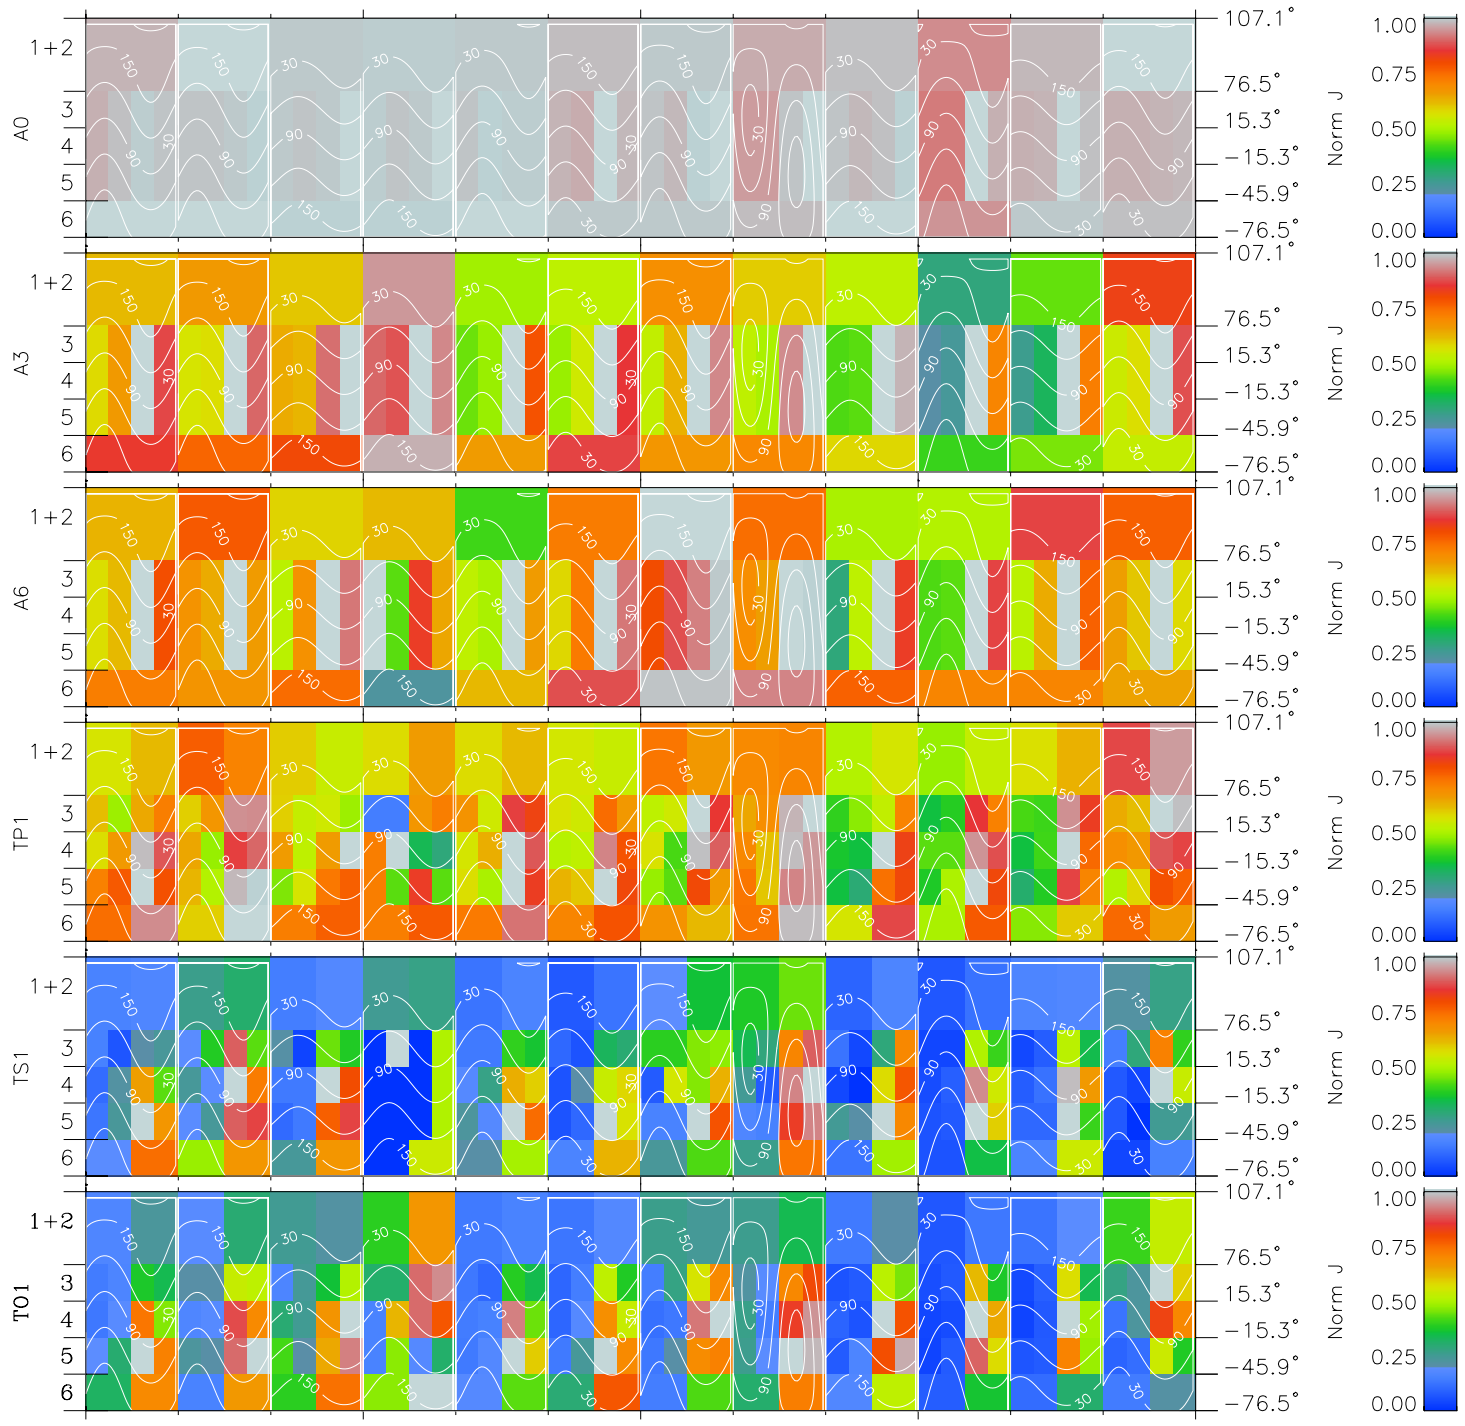

# Galileo EPD Real Time All-Sky Anisotropies 97141

Software Version: RTSKY\_NORM V 1.20  
 Data Production: 06-03-00  
 Plot Production: Sat Sep 15 07:49:09 2001  
 Color File: wondr3  
 Geofactor File: 1.1

00:00:00 1997-141	141-06	141-12	141-18	00:00:00 1997-142	X JSE(R <sub>j</sub> )	Y JSE(R <sub>j</sub> )	Z JSE(R <sub>j</sub> )
+ -82.30 -6.16 -0.82	+ -82.99 -6.82 -0.79	+ -83.66 -7.47 -0.76	+ -84.31 -8.12 -0.74	+ -84.93 -8.77 -0.71			

- ◇ = Jupiter look direction
- = Corotation look direction