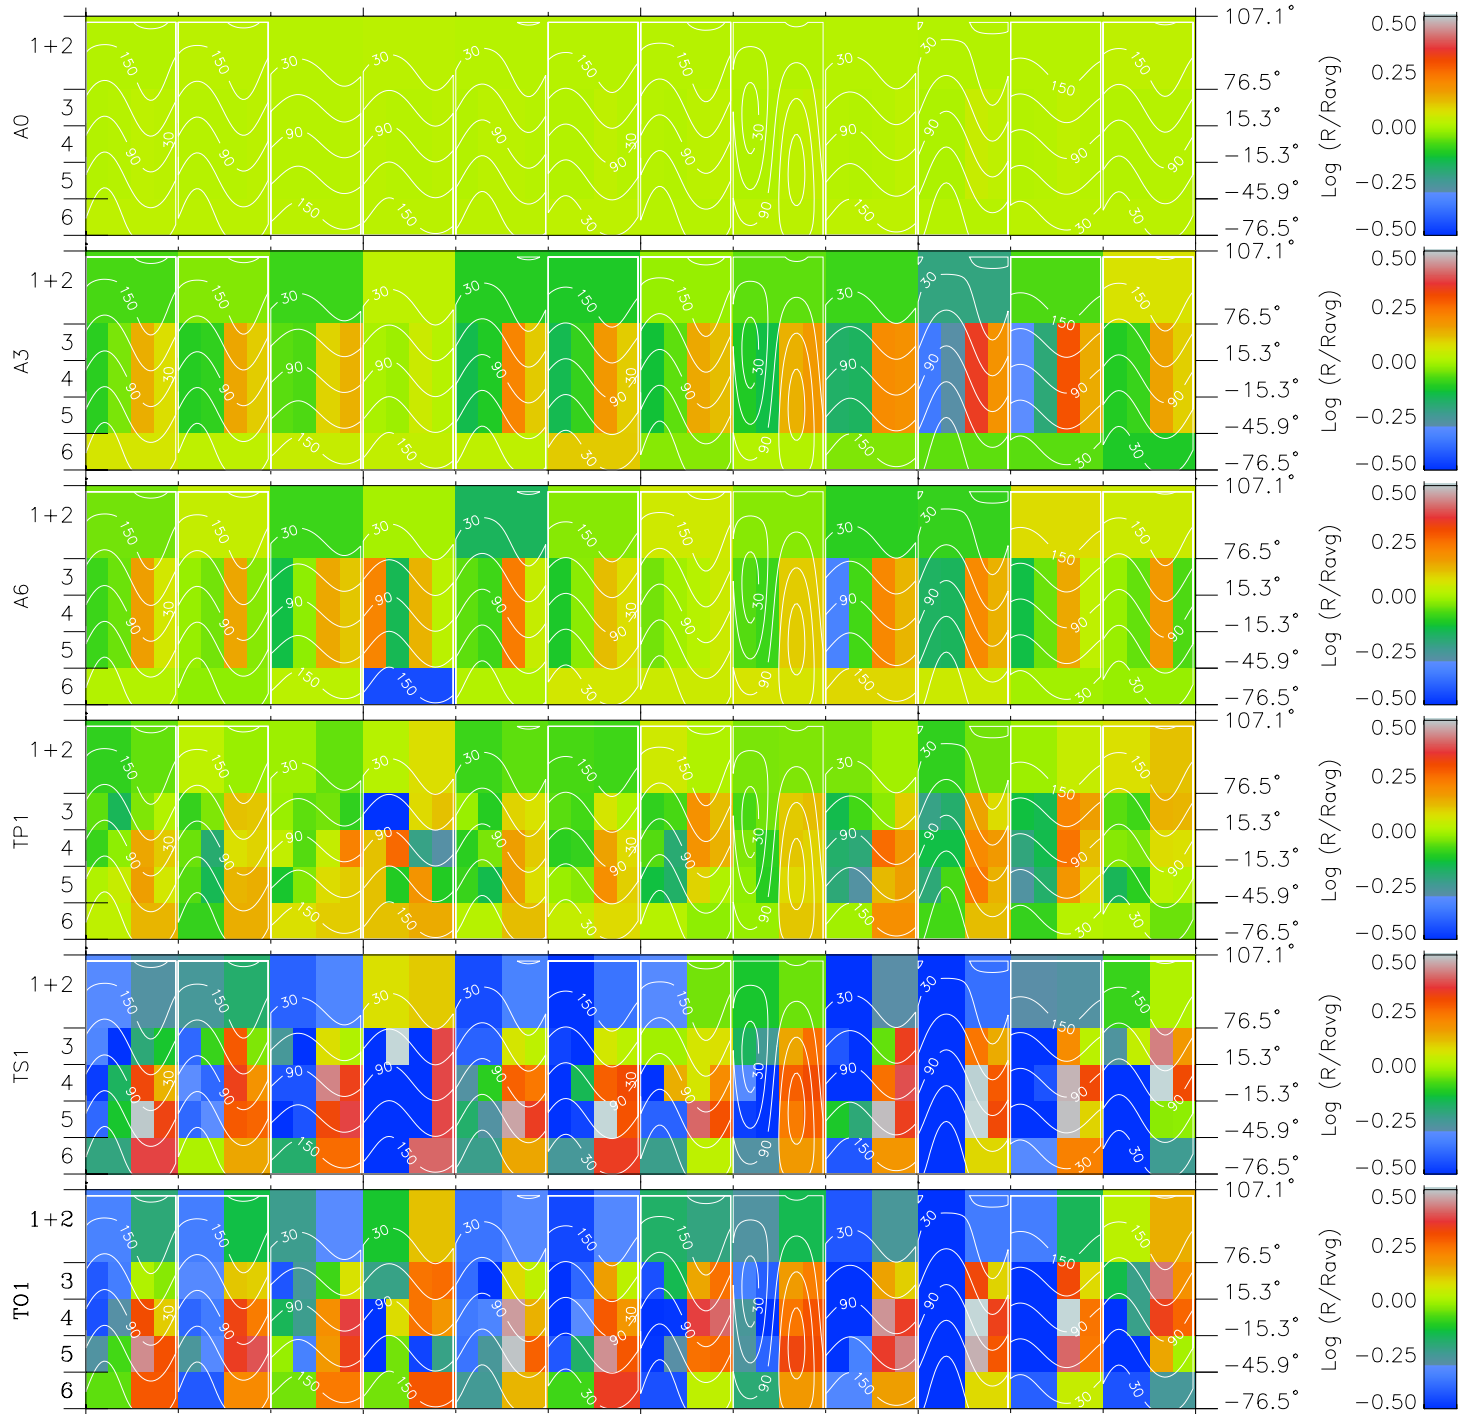

Galileo EPD Real Time All-Sky Anisotropies 97141

Software Version: RTSKY_MEAN V 1.20
Data Production: 06-03-00
Plot Production: Sat Sep 15 07:48:39 2001
Color File: wondr3
Geofactor File: 1.1

00:00:00 1997-141	141-06	141-12	141-18	00:00:00 1997-142	
+	+	+	+	+	
-82.30	-82.99	-83.66	-84.31	-84.93	X JSE(R _j)
-6.16	-6.82	-7.47	-8.12	-8.77	Y JSE(R _j)
-0.82	-0.79	-0.76	-0.74	-0.71	Z JSE(R _j)

- ◇ = Jupiter look direction
- = Corotation look direction