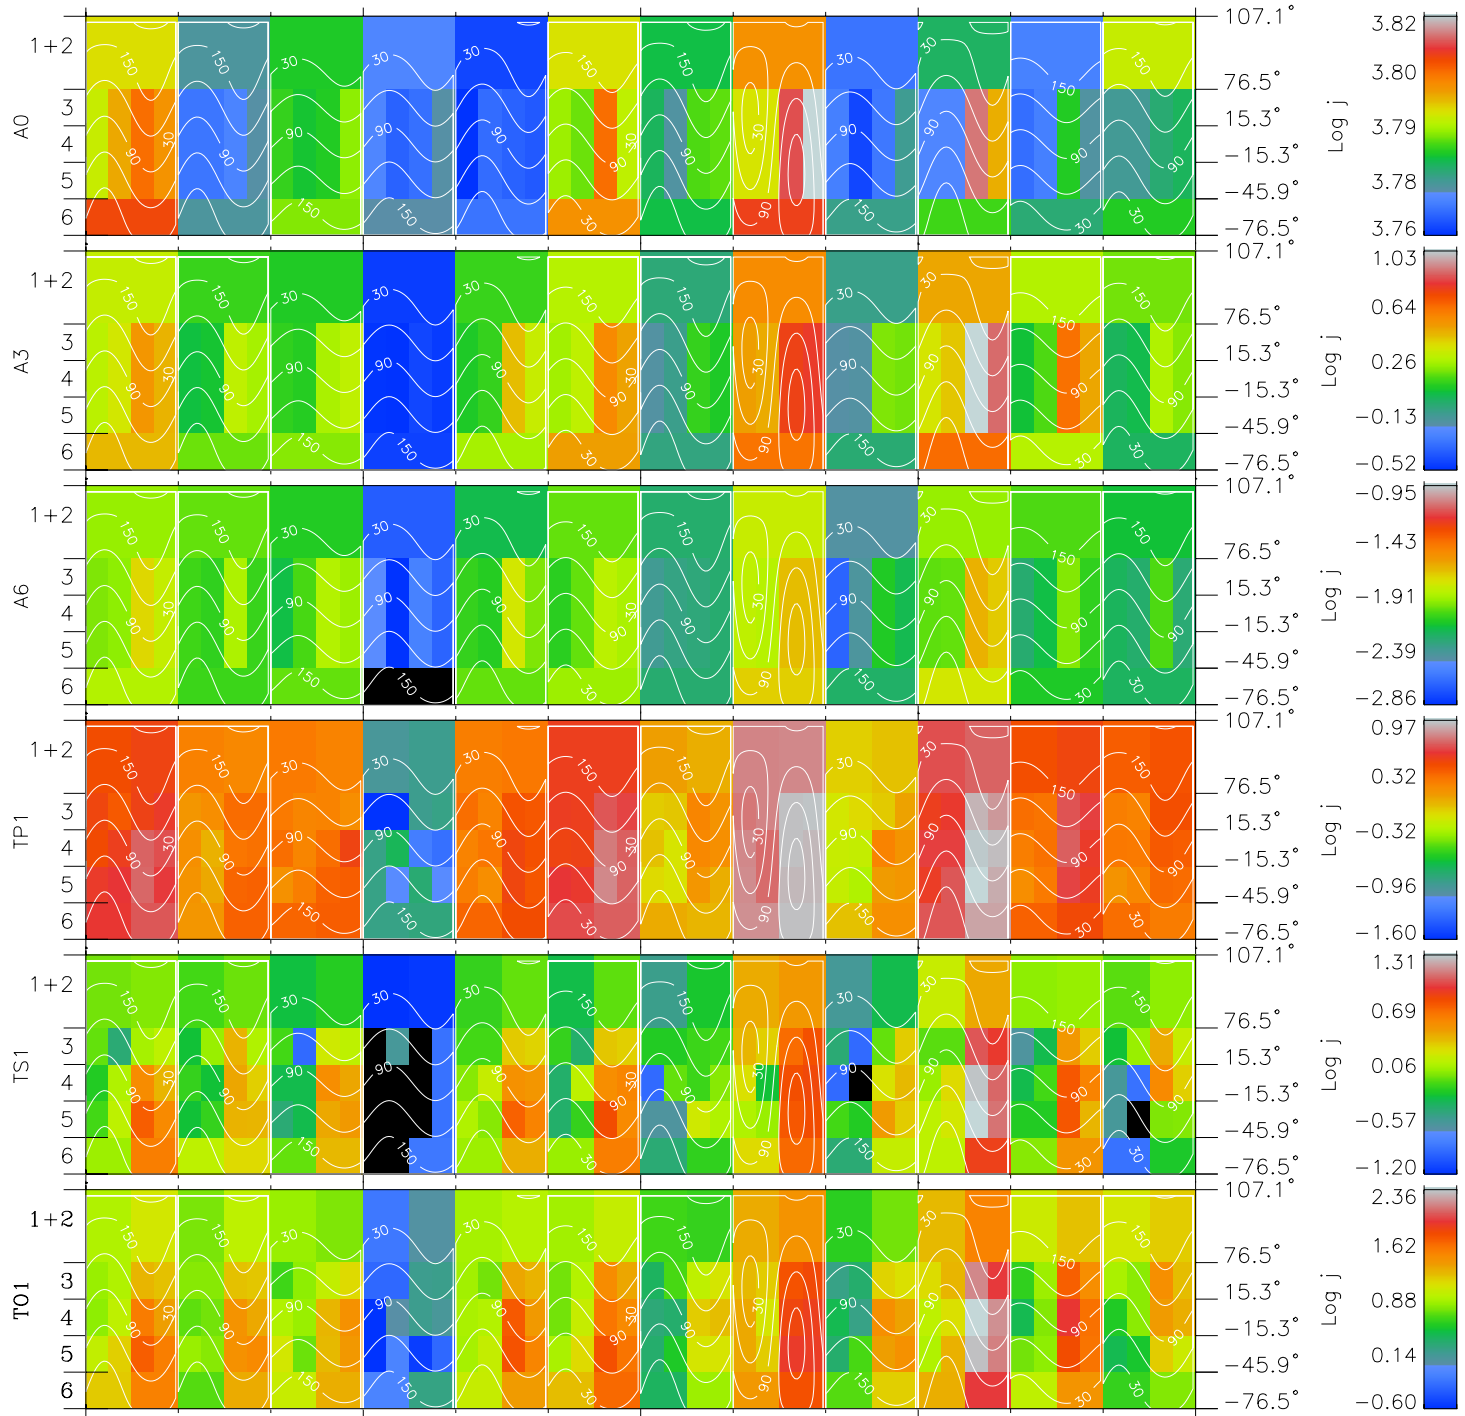

# Galileo EPD Real Time All-Sky Anisotropies 97141

Software Version: RTSKY\_FLUX V 1.20  
 Data Production: 06-03-00  
 Plot Production: Sat Sep 15 07:48:55 2001  
 Color File: wondr3  
 Geofactor File: 1.1

00:00:00 1997-141	141-06	141-12	141-18	00:00:00 1997-142	X JSE(R <sub>j</sub> )	Y JSE(R <sub>j</sub> )	Z JSE(R <sub>j</sub> )
+ -82.30 -6.16 -0.82	+ -82.99 -6.82 -0.79	+ -83.66 -7.47 -0.76	+ -84.31 -8.12 -0.74	+ -84.93 -8.77 -0.71			

- ◇ = Jupiter look direction
- = Corotation look direction