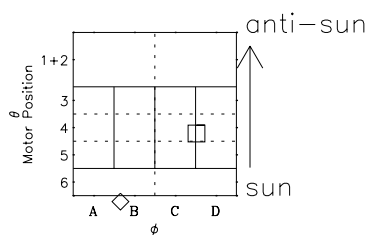

Galileo EPD Real-Time Omni 97141

Software Version: RTLINE_OMNI V 1.20
Data Production: 06-03-00
Plot Production: Sat Sep 15 07:50:35 2001

- ◇ = Jupiter look direction
- = Corotation look direction